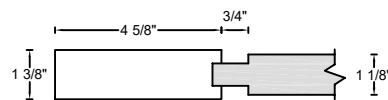

ROYAL DOOR
AND TRIM SUPPLIES LTD.

Front View

Front View

Front View

Front View

Style: #776 RS

Height: 80" , 84" , 90" , 96"

Thickness: 1-3/8"

Profile:

Cross Section - Side Rail

Notes:

ROYAL DOOR
AND TRIM SUPPLIES LTD.

Front View

Front View

Front View

Front View

Style: #776 RS

Height: 80" , 84" , 90" , 96"

Thickness: 1-3/4"

Profile:

Cross Section - Side Rail

Notes: