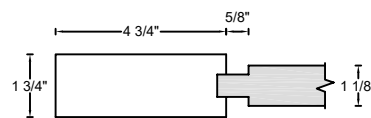

ROYAL DOOR
AND TRIM SUPPLIES LTD.

Front View

Front View

Front View

Front View

Style: #776 RS

Height: 80" , 84" , 90" , 96"

Thickness: 1-3/8"

Profile:

Cross Section - Side Rail

Notes:

ROYAL DOOR
AND TRIM SUPPLIES LTD.

Front View

Front View

Front View

Front View

Style: #776 RS

Height: 80" , 84" , 90" , 96"

Thickness: 1-3/4"

Profile:

Cross Section - Side Rail

Notes: