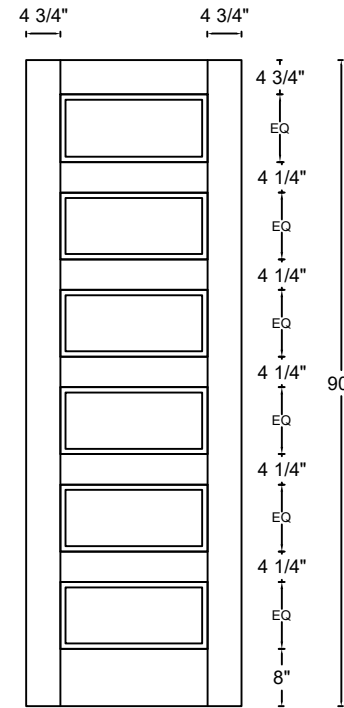

ROYAL DOOR
AND TRIM SUPPLIES LTD.

Front View

Front View

Front View

Front View

Style: #776 RS

Height: 80" , 84" , 90" , 96"

Thickness: 1-3/8"

Profile:

Cross Section - Side Rail

Notes:

ROYAL DOOR
AND TRIM SUPPLIES LTD.

Front View

Front View

Front View

Front View

Style: #776 RS

Height: 80" , 84" , 90" , 96"

Thickness: 1-3/4"

Profile:

Cross Section - Side Rail

Notes: