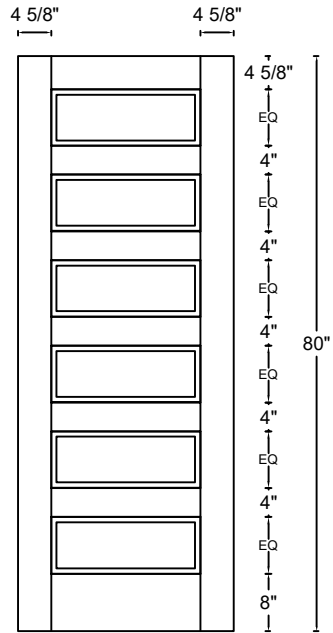

ROYAL DOOR
AND TRIM SUPPLIES LTD.

Front View

Front View

Front View

Front View

Style: #776 RS

Height: 80" , 84" , 90" , 96"

Thickness: 1-3/8"

Profile:

Cross Section - Side Rail

Notes:

ROYAL DOOR
AND TRIM SUPPLIES LTD.

Front View

Front View

Front View

Front View

Style: #776 RS

Height: 80" , 84" , 90" , 96"

Thickness: 1-3/4"

Profile:

Cross Section - Side Rail

Notes: