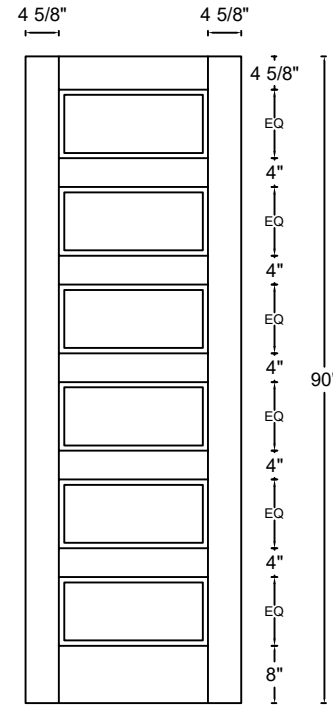

ROYAL DOOR
AND TRIM SUPPLIES LTD.

Front View

Front View

Front View

Front View

Style: #776 RS

Height: 80" , 84" , 90" , 96"

Thickness: 1-3/8"

Profile:

Cross Section - Side Rail

Notes:

ROYAL DOOR
AND TRIM SUPPLIES LTD.

Front View

Front View

Front View

Front View

Style: #776 RS

Height: 80" , 84" , 90" , 96"

Thickness: 1-3/4"

Profile:

Cross Section - Side Rail

Notes: