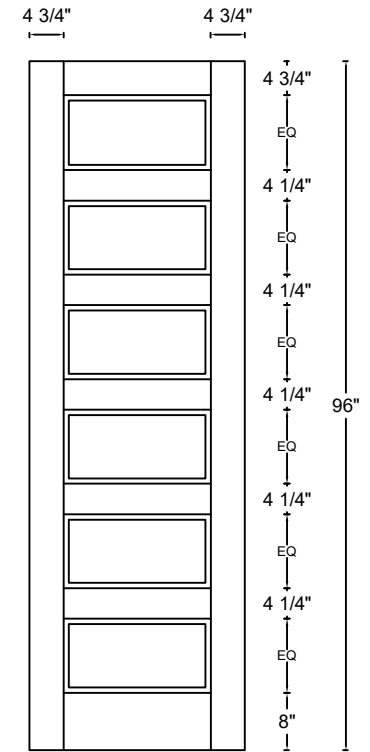

ROYAL DOOR
AND TRIM SUPPLIES LTD.

Front View

Front View

Front View

Front View

Style: #776 RS

Height: 80" , 84" , 90" , 96"

Thickness: 1-3/8"

Profile:

Cross Section - Side Rail

Notes:

ROYAL DOOR
AND TRIM SUPPLIES LTD.

Front View

Front View

Front View

Front View

Style: #776 RS

Height: 80" , 84" , 90" , 96"

Thickness: 1-3/4"

Profile:

Cross Section - Side Rail

Notes: