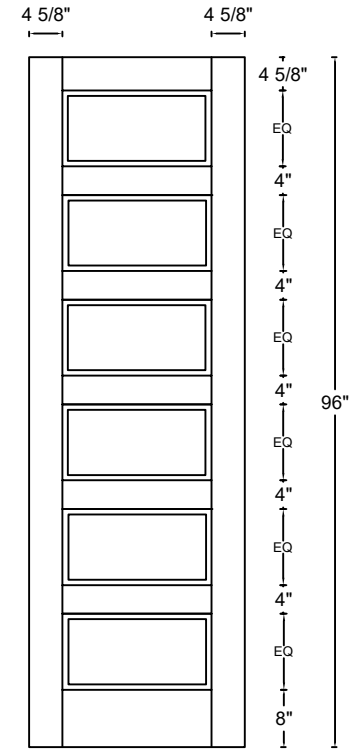

ROYAL DOOR
AND TRIM SUPPLIES LTD.

Front View

Front View

Front View

Front View

Style: #776 RS

Height: 80" , 84" , 90" , 96"

Thickness: 1-3/8"

Profile:

Cross Section - Side Rail

Notes:

ROYAL DOOR
AND TRIM SUPPLIES LTD.

Front View

Front View

Front View

Front View

Style: #776 RS

Height: 80" , 84" , 90" , 96"

Thickness: 1-3/4"

Profile:

Cross Section - Side Rail

Notes: