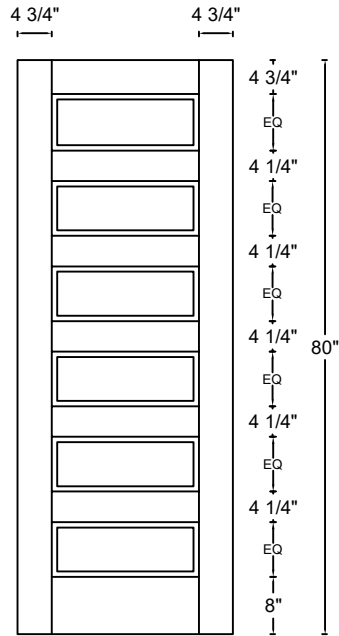

ROYAL DOOR
AND TRIM SUPPLIES LTD.

Front View

Front View

Front View

Front View

Style: #776 RS

Height: 80" , 84" , 90" , 96"

Thickness: 1-3/8"

Profile:

Cross Section - Side Rail

Notes:

ROYAL DOOR
AND TRIM SUPPLIES LTD.

Front View

Front View

Front View

Front View

Style: #776 RS

Height: 80" , 84" , 90" , 96"

Thickness: 1-3/4"

Profile:

Cross Section - Side Rail

Notes: