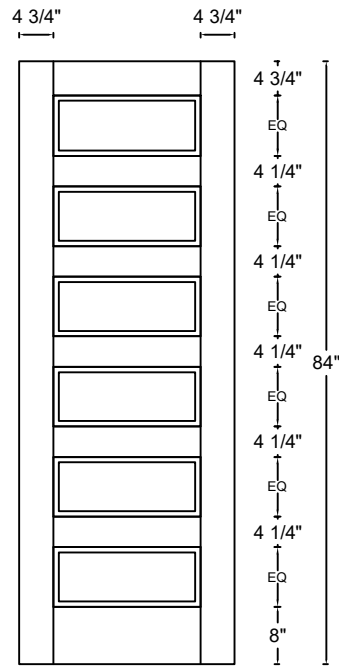

ROYAL DOOR
AND TRIM SUPPLIES LTD.

Front View

Front View

Front View

Front View

Style: #776 RS

Height: 80" , 84" , 90" , 96"

Thickness: 1-3/8"

Profile:

Cross Section - Side Rail

Notes:

ROYAL DOOR
AND TRIM SUPPLIES LTD.

Front View

Front View

Front View

Front View

Style: #776 RS

Height: 80" , 84" , 90" , 96"

Thickness: 1-3/4"

Profile:

Cross Section - Side Rail

Notes: