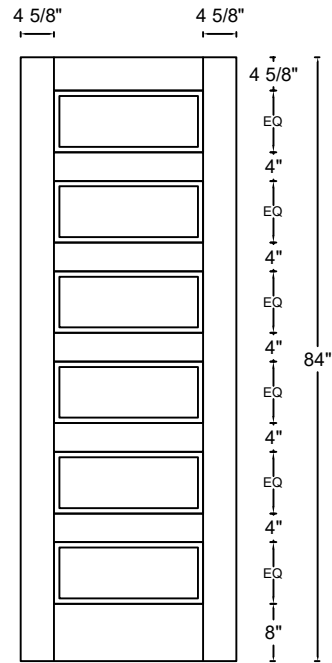

ROYAL DOOR
AND TRIM SUPPLIES LTD.

Front View

Front View

Front View

Front View

Style: #776 RS

Height: 80" , 84" , 90" , 96"

Thickness: 1-3/8"

Profile:

Cross Section - Side Rail

Notes:

ROYAL DOOR
AND TRIM SUPPLIES LTD.

Front View

Front View

Front View

Front View

Style: #776 RS

Height: 80" , 84" , 90" , 96"

Thickness: 1-3/4"

Profile:

Cross Section - Side Rail

Notes: