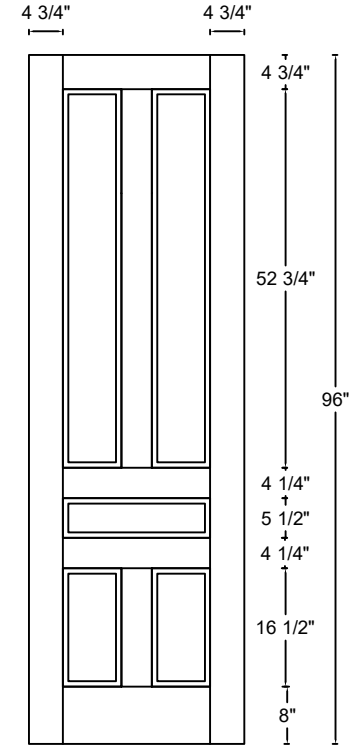

ROYAL DOOR  
AND TRIM SUPPLIES LTD.

Front View

Front View

Front View

Front View

Style: #755 RS

Height: 80" , 84" , 90" , 96"

Thickness: 1-3/8"

Profile:

Cross Section - Side Rail

Notes:

ROYAL DOOR  
AND TRIM SUPPLIES LTD.

Front View

Front View

Front View

Front View

Style: #755 RS

Height: 80" , 84" , 90" , 96"

Thickness: 1-3/4"

Profile:

Cross Section - Side Rail

Notes: