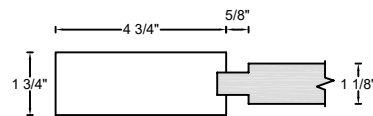

ROYAL DOOR  
AND TRIM SUPPLIES LTD.

Front View

Front View

Front View

Front View

Style: #755 RS

Height: 80" , 84" , 90" , 96"

Thickness: 1-3/8"

Profile:

Cross Section - Side Rail

Notes:

ROYAL DOOR  
AND TRIM SUPPLIES LTD.

Front View

Front View

Front View

Front View

Style: #755 RS

Height: 80" , 84" , 90" , 96"

Thickness: 1-3/4"

Profile:

Cross Section - Side Rail

Notes: