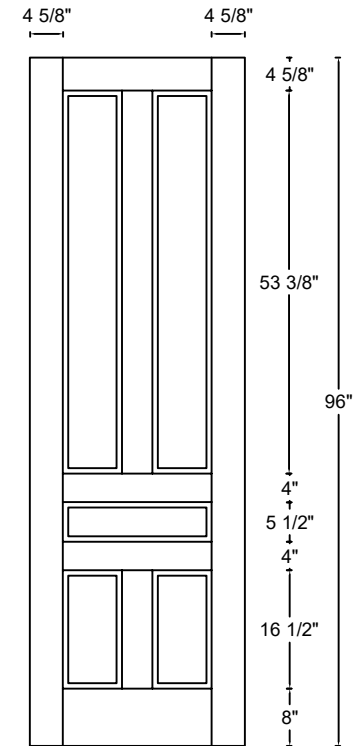

ROYAL DOOR  
AND TRIM SUPPLIES LTD.

Front View

Front View

Front View

Front View

Style: #755 RS

Height: 80" , 84" , 90" , 96"

Thickness: 1-3/8"

Profile:

Cross Section - Side Rail

Notes:

ROYAL DOOR  
AND TRIM SUPPLIES LTD.

Front View

Front View

Front View

Front View

Style: #755 RS

Height: 80" , 84" , 90" , 96"

Thickness: 1-3/4"

Profile:

Cross Section - Side Rail

Notes: