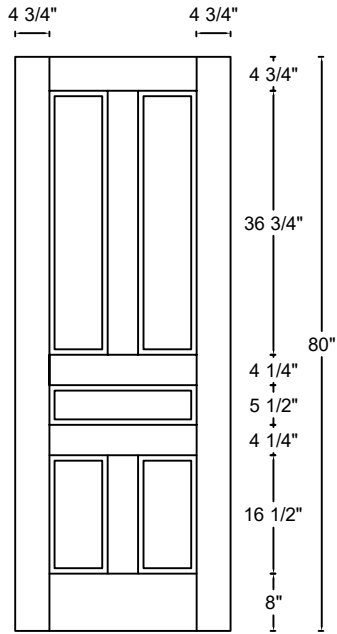

ROYAL DOOR  
AND TRIM SUPPLIES LTD.

Front View

Front View

Front View

Front View

Style: #755 RS

Height: 80" , 84" , 90" , 96"

Thickness: 1-3/8"

Profile:

Cross Section - Side Rail

Notes:

ROYAL DOOR  
AND TRIM SUPPLIES LTD.

Front View

Front View

Front View

Front View

Style: #755 RS

Height: 80" , 84" , 90" , 96"

Thickness: 1-3/4"

Profile:

Cross Section - Side Rail

Notes: