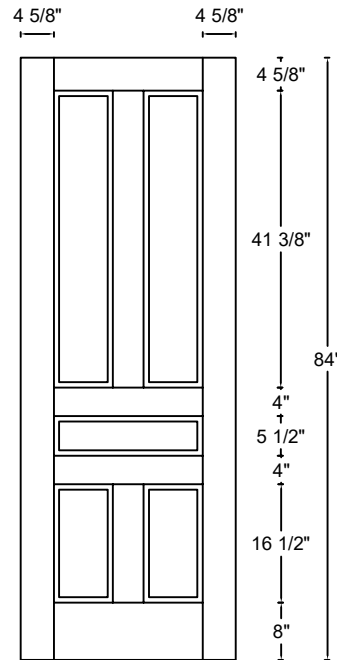

ROYAL DOOR  
AND TRIM SUPPLIES LTD.

Front View

Front View

Front View

Front View

Style: #755 RS

Height: 80" , 84" , 90" , 96"

Thickness: 1-3/8"

Profile:

Cross Section - Side Rail

Notes:

ROYAL DOOR  
AND TRIM SUPPLIES LTD.

Front View

Front View

Front View

Front View

Style: #755 RS

Height: 80" , 84" , 90" , 96"

Thickness: 1-3/4"

Profile:

Cross Section - Side Rail

Notes: