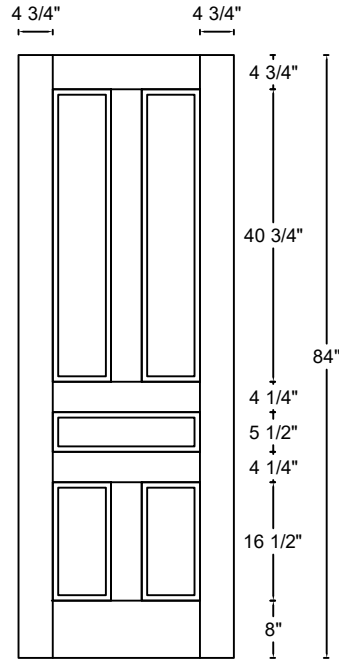

ROYAL DOOR  
AND TRIM SUPPLIES LTD.

Front View

Front View

Front View

Front View

Style: #755 RS

Height: 80" , 84" , 90" , 96"

Thickness: 1-3/8"

Profile:

Cross Section - Side Rail

Notes:

ROYAL DOOR  
AND TRIM SUPPLIES LTD.

Front View

Front View

Front View

Front View

Style: #755 RS

Height: 80" , 84" , 90" , 96"

Thickness: 1-3/4"

Profile:

Cross Section - Side Rail

Notes: