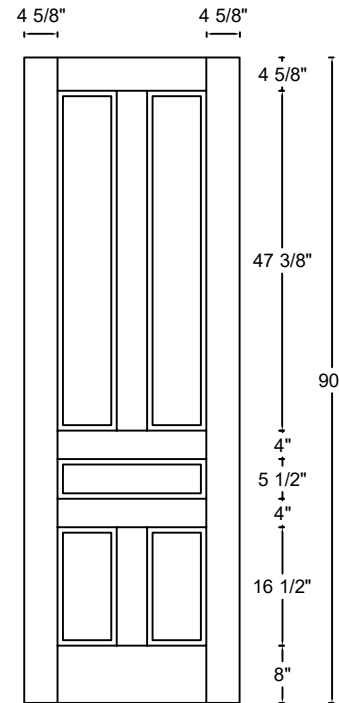

ROYAL DOOR  
AND TRIM SUPPLIES LTD.

Front View

Front View

Front View

Front View

Style: #755 RS

Height: 80" , 84" , 90" , 96"

Thickness: 1-3/8"

Profile:

Cross Section - Side Rail

Notes:

ROYAL DOOR  
AND TRIM SUPPLIES LTD.

Front View

Front View

Front View

Front View

Style: #755 RS

Height: 80" , 84" , 90" , 96"

Thickness: 1-3/4"

Profile:

Cross Section - Side Rail

Notes: