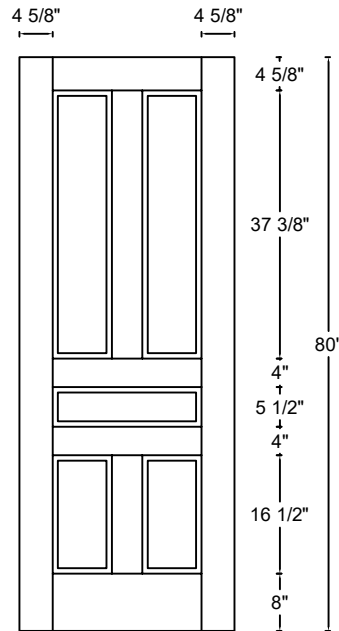

ROYAL DOOR  
AND TRIM SUPPLIES LTD.

Front View

Front View

Front View

Front View

Style: #755 RS

Height: 80" , 84" , 90" , 96"

Thickness: 1-3/8"

Profile:

Cross Section - Side Rail

Notes:

ROYAL DOOR  
AND TRIM SUPPLIES LTD.

Front View

Front View

Front View

Front View

Style: #755 RS

Height: 80" , 84" , 90" , 96"

Thickness: 1-3/4"

Profile:

Cross Section - Side Rail

Notes: