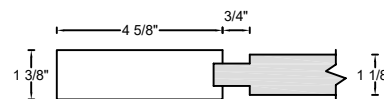

ROYAL DOOR  
AND TRIM SUPPLIES LTD.

Front View

Front View

Front View

Front View

Style: #755 RS

Height: 80" , 84" , 90" , 96"

Thickness: 1-3/8"

Profile:

Cross Section - Side Rail

Notes:

ROYAL DOOR  
AND TRIM SUPPLIES LTD.

Front View

Front View

Front View

Front View

Style: #755 RS

Height: 80" , 84" , 90" , 96"

Thickness: 1-3/4"

Profile:

Cross Section - Side Rail

Notes: