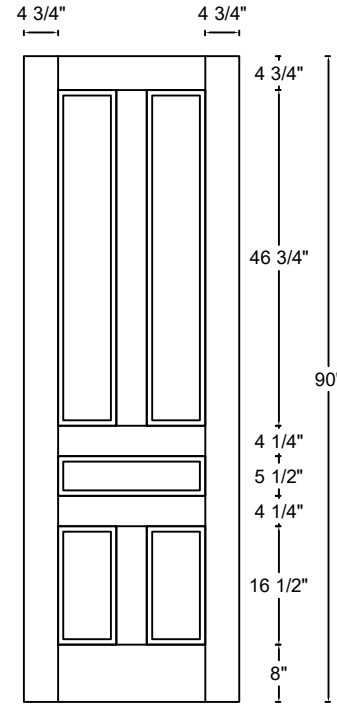

ROYAL DOOR  
AND TRIM SUPPLIES LTD.

Front View

Front View

Front View

Front View

Style: #755 RS

Height: 80" , 84" , 90" , 96"

Thickness: 1-3/8"

Profile:

Cross Section - Side Rail

Notes:

ROYAL DOOR  
AND TRIM SUPPLIES LTD.

Front View

Front View

Front View

Front View

Style: #755 RS

Height: 80" , 84" , 90" , 96"

Thickness: 1-3/4"

Profile:

Cross Section - Side Rail

Notes: