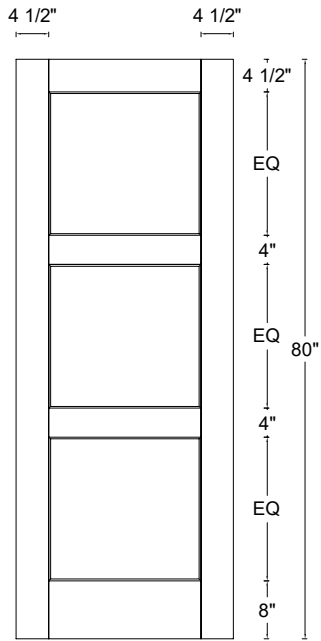

ROYAL DOOR  
AND TRIM SUPPLIES LTD.

Front View

Front View

Front View

Front View

Style: #673

Height: 80" , 84" , 90" , 96"

Thickness: 1-3/4"

Profile:

Cross Section - Side Rail

Notes:

ROYAL DOOR  
AND TRIM SUPPLIES LTD.

Front View

Front View

Front View

Front View

Style: #673

Height: 80" , 84" , 90" , 96"

Thickness: 1-3/8"

Profile:

Cross Section - Side Rail

Notes: