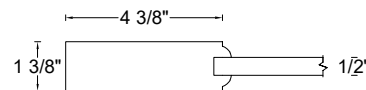

Profile:

Cross Section - Side Rail

Notes:

ROYAL DOOR  
AND TRIM SUPPLIES LTD.

Front View

Front View

Front View

Front View

Style: #673

Height: 80" , 84" , 90" , 96"

Thickness: 1-3/8"

Profile:

Cross Section - Side Rail

Notes: