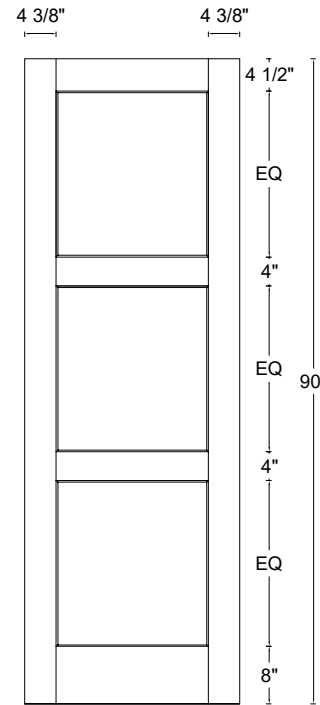

ROYAL DOOR  
AND TRIM SUPPLIES LTD.

Front View

Front View

Front View

Front View

Style: #673

Height: 80" , 84" , 90" , 96"

Thickness: 1-3/4"

Profile:

Cross Section - Side Rail

Notes:

ROYAL DOOR  
AND TRIM SUPPLIES LTD.

Front View

Front View

Front View

Front View

Style: #673

Height: 80" , 84" , 90" , 96"

Thickness: 1-3/8"

Profile:

Cross Section - Side Rail

Notes: