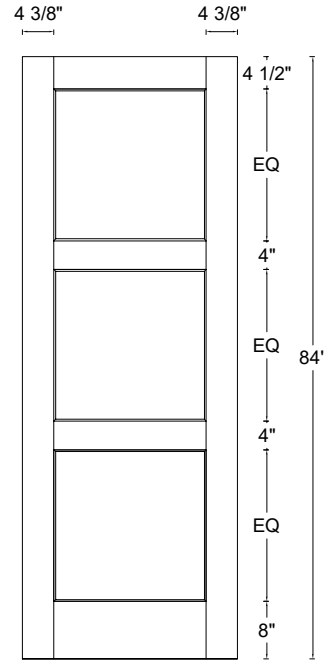

ROYAL DOOR  
AND TRIM SUPPLIES LTD.

Front View

Front View

Front View

Front View

Style: #673

Height: 80" , 84" , 90" , 96"

Thickness: 1-3/4"

Profile:

Cross Section - Side Rail

Notes:

ROYAL DOOR  
AND TRIM SUPPLIES LTD.

Front View

Front View

Front View

Front View

Style: #673

Height: 80" , 84" , 90" , 96"

Thickness: 1-3/8"

Profile:

Cross Section - Side Rail

Notes: