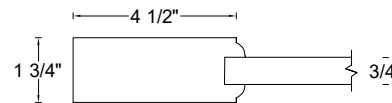

ROYAL DOOR  
AND TRIM SUPPLIES LTD.

Front View

Front View

Front View

Front View

Style: #673

Height: 80" , 84" , 90" , 96"

Thickness: 1-3/4"

Profile:

Cross Section - Side Rail

Notes:

ROYAL DOOR  
AND TRIM SUPPLIES LTD.

Front View

Front View

Front View

Front View

Style: #673

Height: 80" , 84" , 90" , 96"

Thickness: 1-3/8"

Profile:

Cross Section - Side Rail

Notes: