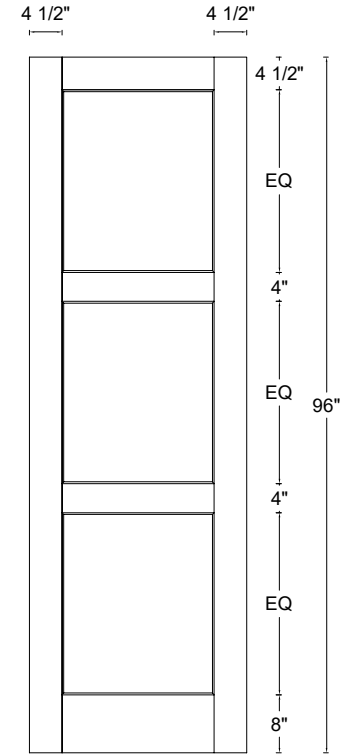

ROYAL DOOR  
AND TRIM SUPPLIES LTD.

Front View

Front View

Front View

Front View

Style: #673

Height: 80" , 84" , 90" , 96"

Thickness: 1-3/4"

Profile:

Cross Section - Side Rail

Notes:

ROYAL DOOR  
AND TRIM SUPPLIES LTD.

Front View

Front View

Front View

Front View

Style: #673

Height: 80" , 84" , 90" , 96"

Thickness: 1-3/8"

Profile:

Cross Section - Side Rail

Notes: