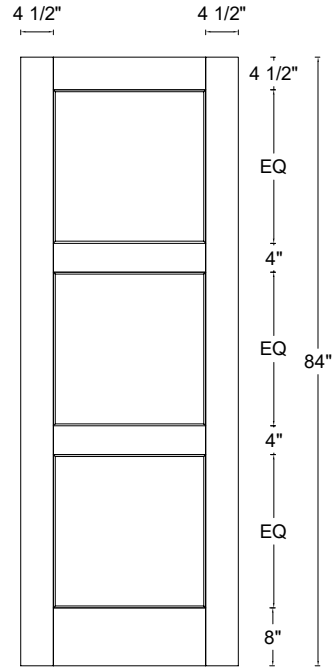

ROYAL DOOR  
AND TRIM SUPPLIES LTD.

Front View

Front View

Front View

Front View

Style: #673

Height: 80" , 84" , 90" , 96"

Thickness: 1-3/4"

Profile:

Cross Section - Side Rail

Notes:

ROYAL DOOR  
AND TRIM SUPPLIES LTD.

Front View

Front View

Front View

Front View

Style: #673

Height: 80" , 84" , 90" , 96"

Thickness: 1-3/8"

Profile:

Cross Section - Side Rail

Notes: