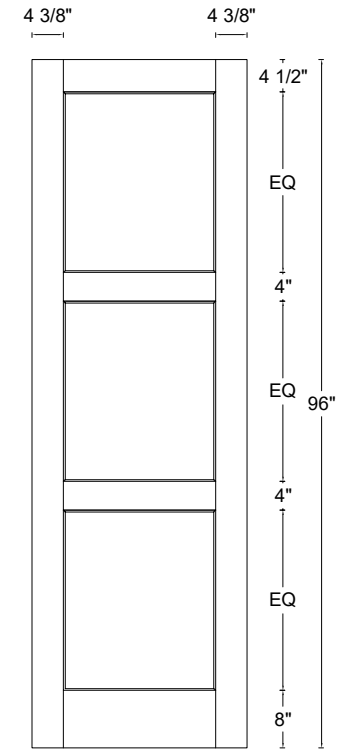

ROYAL DOOR  
AND TRIM SUPPLIES LTD.

Front View

Front View

Front View

Front View

Style: #673

Height: 80" , 84" , 90" , 96"

Thickness: 1-3/4"

Profile:

Cross Section - Side Rail

Notes:

ROYAL DOOR  
AND TRIM SUPPLIES LTD.

Front View

Front View

Front View

Front View

Style: #673

Height: 80" , 84" , 90" , 96"

Thickness: 1-3/8"

Profile:

Cross Section - Side Rail

Notes: