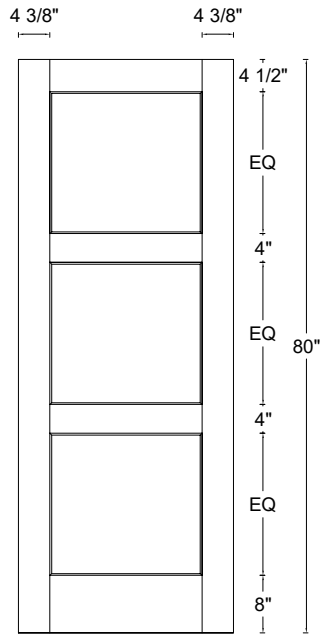

ROYAL DOOR  
AND TRIM SUPPLIES LTD.

Front View

Front View

Front View

Front View

Style: #673

Height: 80" , 84" , 90" , 96"

Thickness: 1-3/4"

Profile:

Cross Section - Side Rail

Notes:

ROYAL DOOR  
AND TRIM SUPPLIES LTD.

Front View

Front View

Front View

Front View

Style: #673

Height: 80" , 84" , 90" , 96"

Thickness: 1-3/8"

Profile:

Cross Section - Side Rail

Notes: