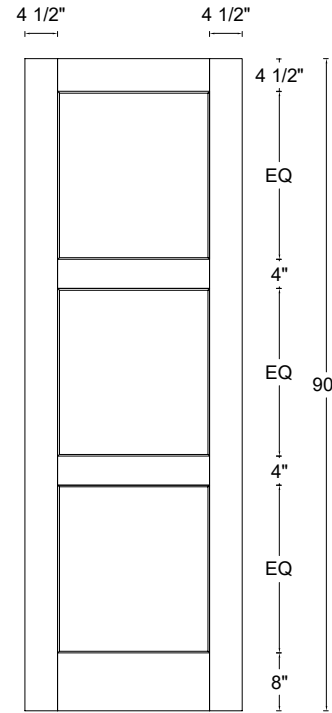

ROYAL DOOR  
AND TRIM SUPPLIES LTD.

Front View

Front View

Front View

Front View

Style: #673

Height: 80" , 84" , 90" , 96"

Thickness: 1-3/4"

Profile:

Cross Section - Side Rail

Notes:

ROYAL DOOR  
AND TRIM SUPPLIES LTD.

Front View

Front View

Front View

Front View

Style: #673

Height: 80" , 84" , 90" , 96"

Thickness: 1-3/8"

Profile:

Cross Section - Side Rail

Notes: