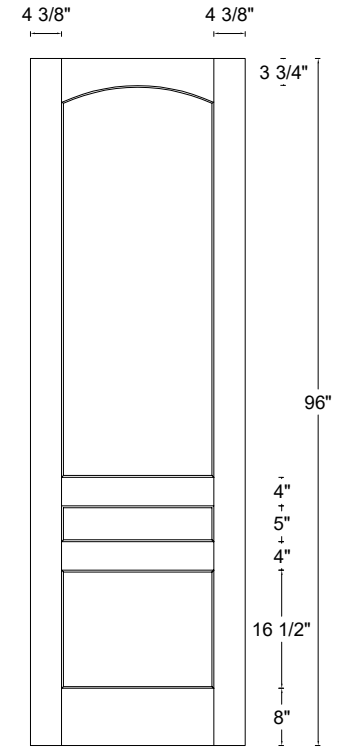

ROYAL DOOR
AND TRIM SUPPLIES LTD.

Front View

Front View

Front View

Front View

Style: #660

Height: 80" , 84" , 90" , 96"

Thickness: 1-3/4"

Profile:

Cross Section - Side Rail

Notes:

ROYAL DOOR
AND TRIM SUPPLIES LTD.

Front View

Front View

Front View

Front View

Style: #660

Height: 80" , 84" , 90" , 96"

Thickness: 1-3/8"

Profile:

Cross Section - Side Rail

Notes: