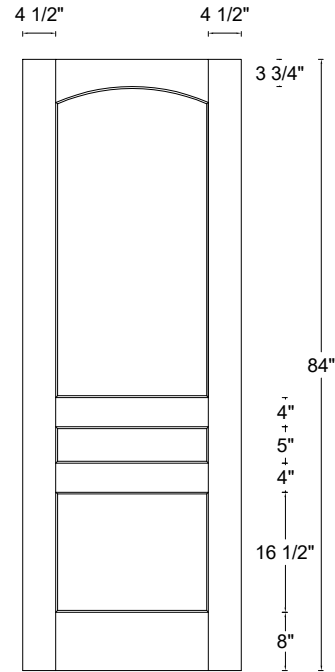

ROYAL DOOR
AND TRIM SUPPLIES LTD.

Front View

Front View

Front View

Front View

Style: #660

Height: 80" , 84" , 90" , 96"

Thickness: 1-3/4"

Profile:

Cross Section - Side Rail

Notes:

ROYAL DOOR
AND TRIM SUPPLIES LTD.

Front View

Front View

Front View

Front View

Style: #660

Height: 80" , 84" , 90" , 96"

Thickness: 1-3/8"

Profile:

Cross Section - Side Rail

Notes: