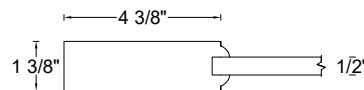

Profile:

Cross Section - Side Rail

Notes:

ROYAL DOOR
AND TRIM SUPPLIES LTD.

Front View

Front View

Front View

Front View

Style: #660

Height: 80" , 84" , 90" , 96"

Thickness: 1-3/8"

Profile:

Cross Section - Side Rail

Notes: