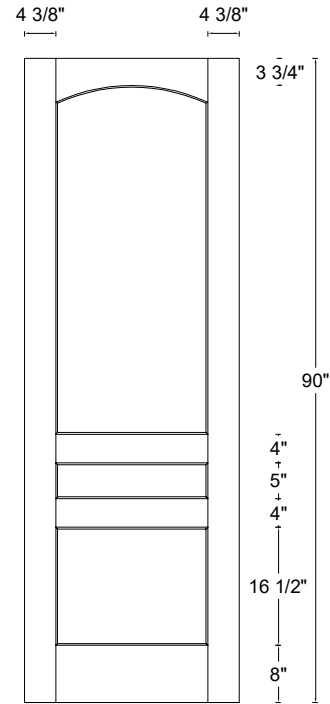

ROYAL DOOR
AND TRIM SUPPLIES LTD.

Front View

Front View

Front View

Front View

Style: #660

Height: 80" , 84" , 90" , 96"

Thickness: 1-3/4"

Profile:

Cross Section - Side Rail

Notes:

ROYAL DOOR
AND TRIM SUPPLIES LTD.

Front View

Front View

Front View

Front View

Style: #660

Height: 80" , 84" , 90" , 96"

Thickness: 1-3/8"

Profile:

Cross Section - Side Rail

Notes: