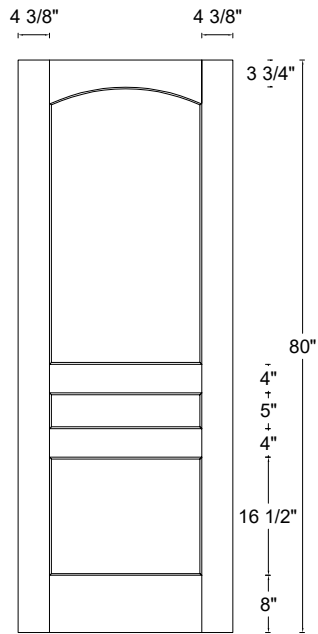

ROYAL DOOR
AND TRIM SUPPLIES LTD.

Front View

Front View

Front View

Front View

Style: #660

Height: 80" , 84" , 90" , 96"

Thickness: 1-3/4"

Profile:

Cross Section - Side Rail

Notes:

ROYAL DOOR
AND TRIM SUPPLIES LTD.

Front View

Front View

Front View

Front View

Style: #660

Height: 80" , 84" , 90" , 96"

Thickness: 1-3/8"

Profile:

Cross Section - Side Rail

Notes: