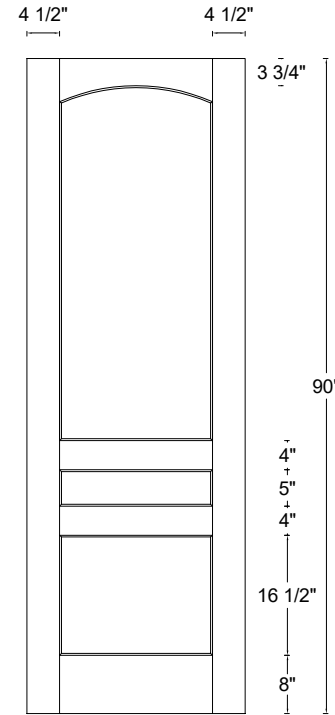

ROYAL DOOR
AND TRIM SUPPLIES LTD.

Front View

Front View

Front View

Front View

Style: #660

Height: 80" , 84" , 90" , 96"

Thickness: 1-3/4"

Profile:

Cross Section - Side Rail

Notes:

ROYAL DOOR
AND TRIM SUPPLIES LTD.

Front View

Front View

Front View

Front View

Style: #660

Height: 80" , 84" , 90" , 96"

Thickness: 1-3/8"

Profile:

Cross Section - Side Rail

Notes: