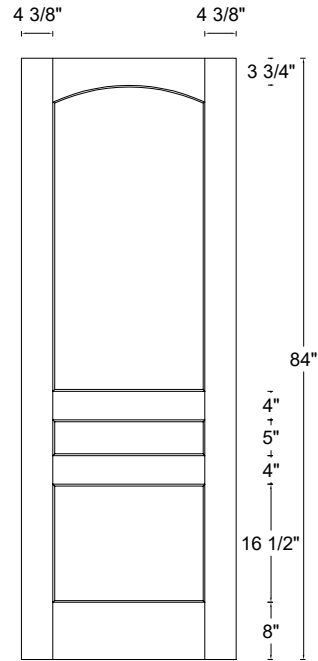

ROYAL DOOR
AND TRIM SUPPLIES LTD.

Front View

Front View

Front View

Front View

Style: #660

Height: 80" , 84" , 90" , 96"

Thickness: 1-3/4"

Profile:

Cross Section - Side Rail

Notes:

ROYAL DOOR
AND TRIM SUPPLIES LTD.

Front View

Front View

Front View

Front View

Style: #660

Height: 80" , 84" , 90" , 96"

Thickness: 1-3/8"

Profile:

Cross Section - Side Rail

Notes: