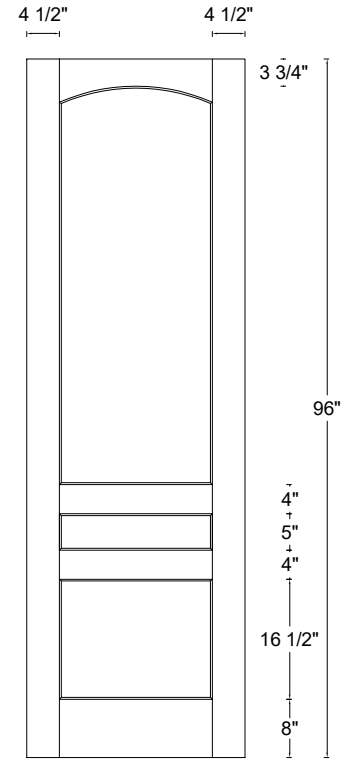

ROYAL DOOR
AND TRIM SUPPLIES LTD.

Front View

Front View

Front View

Front View

Style: #660

Height: 80" , 84" , 90" , 96"

Thickness: 1-3/4"

Profile:

Cross Section - Side Rail

Notes:

ROYAL DOOR
AND TRIM SUPPLIES LTD.

Front View

Front View

Front View

Front View

Style: #660

Height: 80" , 84" , 90" , 96"

Thickness: 1-3/8"

Profile:

Cross Section - Side Rail

Notes: