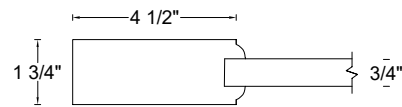

Cross Section - Side Rail

Notes: