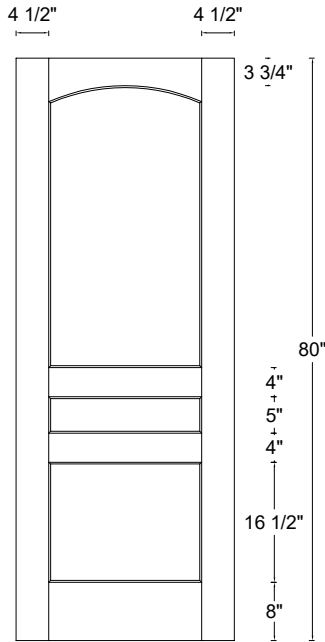

ROYAL DOOR
AND TRIM SUPPLIES LTD.

Front View

Front View

Front View

Front View

Style: #660

Height: 80" , 84" , 90" , 96"

Thickness: 1-3/4"

Profile:

Cross Section - Side Rail

Notes:

ROYAL DOOR
AND TRIM SUPPLIES LTD.

Front View

Front View

Front View

Front View

Style: #660

Height: 80" , 84" , 90" , 96"

Thickness: 1-3/8"

Profile:

Cross Section - Side Rail

Notes: