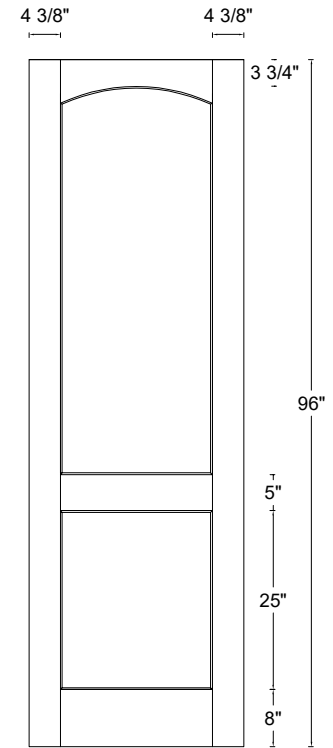

ROYAL DOOR
AND TRIM SUPPLIES LTD.

Front View

Front View

Front View

Front View

Style: #645

Height: 80" , 84" , 90" , 96"

Thickness: 1-3/4"

Profile:

Cross Section - Side Rail

Notes:

ROYAL DOOR
AND TRIM SUPPLIES LTD.

Front View

Front View

Front View

Front View

Style: #645

Height: 80" , 84" , 90" , 96"

Thickness: 1-3/8"

Profile:

Cross Section - Side Rail

Notes: