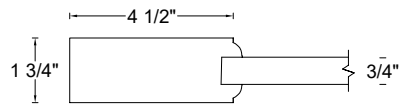

Cross Section - Side Rail

Notes: