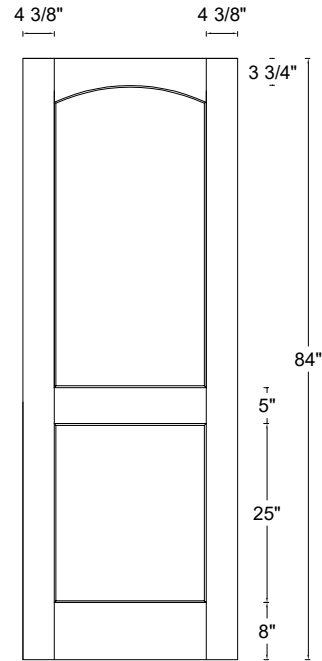

ROYAL DOOR
AND TRIM SUPPLIES LTD.

Front View

Front View

Front View

Front View

Style: #645

Height: 80" , 84" , 90" , 96"

Thickness: 1-3/4"

Profile:

Cross Section - Side Rail

Notes:

ROYAL DOOR
AND TRIM SUPPLIES LTD.

Front View

Front View

Front View

Front View

Style: #645

Height: 80" , 84" , 90" , 96"

Thickness: 1-3/8"

Profile:

Cross Section - Side Rail

Notes: