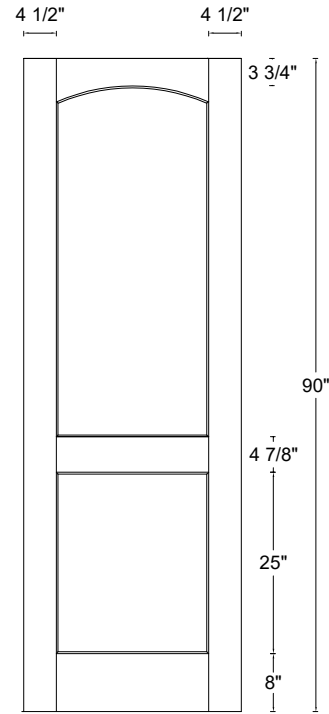

ROYAL DOOR
AND TRIM SUPPLIES LTD.

Front View

Front View

Front View

Front View

Style: #645

Height: 80" , 84" , 90" , 96"

Thickness: 1-3/4"

Profile:

Cross Section - Side Rail

Notes:

ROYAL DOOR
AND TRIM SUPPLIES LTD.

Front View

Front View

Front View

Front View

Style: #645

Height: 80" , 84" , 90" , 96"

Thickness: 1-3/8"

Profile:

Cross Section - Side Rail

Notes: