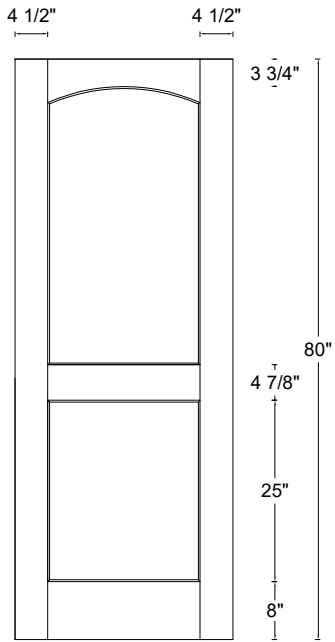

ROYAL DOOR
AND TRIM SUPPLIES LTD.

Front View

Front View

Front View

Front View

Style: #645

Height: 80" , 84" , 90" , 96"

Thickness: 1-3/4"

Profile:

Cross Section - Side Rail

Notes:

ROYAL DOOR
AND TRIM SUPPLIES LTD.

Front View

Front View

Front View

Front View

Style: #645

Height: 80" , 84" , 90" , 96"

Thickness: 1-3/8"

Profile:

Cross Section - Side Rail

Notes: