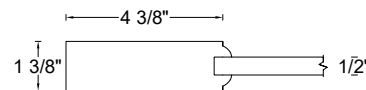

Profile:

Cross Section - Side Rail

Notes:

ROYAL DOOR
AND TRIM SUPPLIES LTD.

Front View

Front View

Front View

Front View

Style: #645

Height: 80" , 84" , 90" , 96"

Thickness: 1-3/8"

Profile:

Cross Section - Side Rail

Notes: