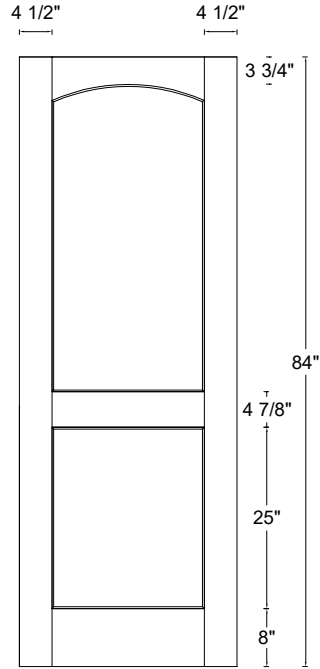

ROYAL DOOR
AND TRIM SUPPLIES LTD.

Front View

Front View

Front View

Front View

Style: #645

Height: 80" , 84" , 90" , 96"

Thickness: 1-3/4"

Profile:

Cross Section - Side Rail

Notes:

ROYAL DOOR
AND TRIM SUPPLIES LTD.

Front View

Front View

Front View

Front View

Style: #645

Height: 80" , 84" , 90" , 96"

Thickness: 1-3/8"

Profile:

Cross Section - Side Rail

Notes: