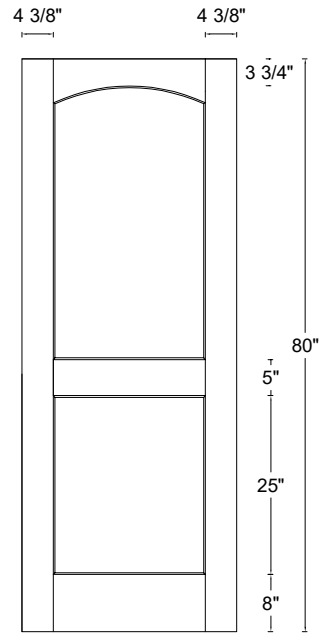

ROYAL DOOR
AND TRIM SUPPLIES LTD.

Front View

Front View

Front View

Front View

Style: #645

Height: 80" , 84" , 90" , 96"

Thickness: 1-3/4"

Profile:

Cross Section - Side Rail

Notes:

ROYAL DOOR
AND TRIM SUPPLIES LTD.

Front View

Front View

Front View

Front View

Style: #645

Height: 80" , 84" , 90" , 96"

Thickness: 1-3/8"

Profile:

Cross Section - Side Rail

Notes: