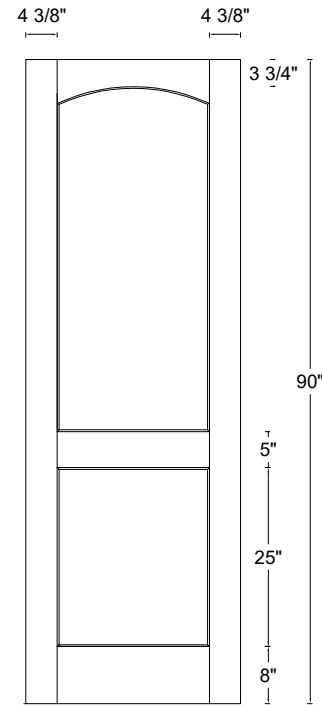

ROYAL DOOR
AND TRIM SUPPLIES LTD.

Front View

Front View

Front View

Front View

Style: #645

Height: 80" , 84" , 90" , 96"

Thickness: 1-3/4"

Profile:

Cross Section - Side Rail

Notes:

ROYAL DOOR
AND TRIM SUPPLIES LTD.

Front View

Front View

Front View

Front View

Style: #645

Height: 80" , 84" , 90" , 96"

Thickness: 1-3/8"

Profile:

Cross Section - Side Rail

Notes: