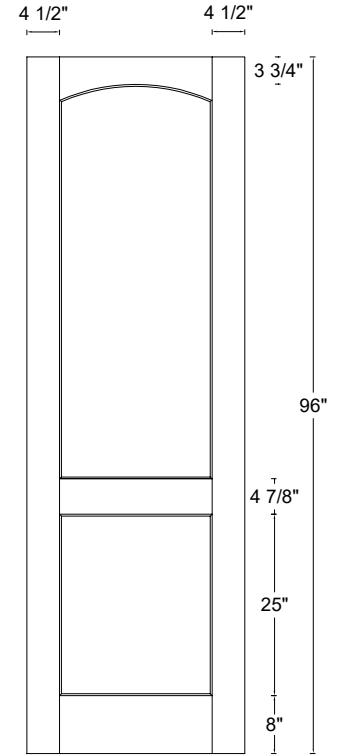

ROYAL DOOR
AND TRIM SUPPLIES LTD.

Front View

Front View

Front View

Front View

Style: #645

Height: 80" , 84" , 90" , 96"

Thickness: 1-3/4"

Profile:

Cross Section - Side Rail

Notes:

ROYAL DOOR
AND TRIM SUPPLIES LTD.

Front View

Front View

Front View

Front View

Style: #645

Height: 80" , 84" , 90" , 96"

Thickness: 1-3/8"

Profile:

Cross Section - Side Rail

Notes: