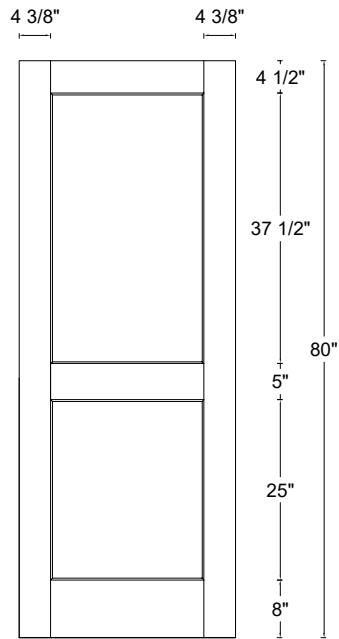

ROYAL DOOR  
AND TRIM SUPPLIES LTD.

Front View

Front View

Front View

Front View

Style: #630

Height: 80" , 84" , 90" , 96"

Thickness: 1-3/4"

Profile:

Cross Section - Side Rail

Notes:

ROYAL DOOR  
AND TRIM SUPPLIES LTD.

Front View

Front View

Front View

Front View

Style: #630

Height: 80" , 84" , 90" , 96"

Thickness: 1-3/8"

Profile:

Cross Section - Side Rail

Notes: