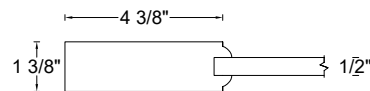

Profile:

Cross Section - Side Rail

Notes:

ROYAL DOOR  
AND TRIM SUPPLIES LTD.

Front View

Front View

Front View

Front View

Style: #630

Height: 80" , 84" , 90" , 96"

Thickness: 1-3/8"

Profile:

Cross Section - Side Rail

Notes: