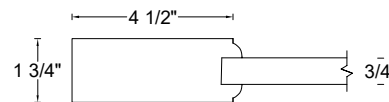

Cross Section - Side Rail

Notes: