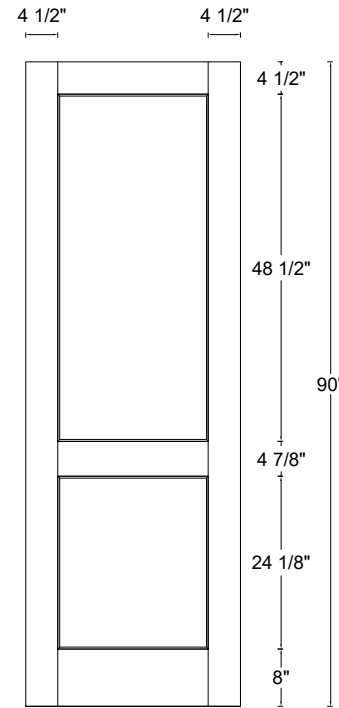

ROYAL DOOR  
AND TRIM SUPPLIES LTD.

Front View

Front View

Front View

Front View

Style: #630

Height: 80" , 84" , 90" , 96"

Thickness: 1-3/4"

Profile:

Cross Section - Side Rail

Notes:

ROYAL DOOR  
AND TRIM SUPPLIES LTD.

Front View

Front View

Front View

Front View

Style: #630

Height: 80" , 84" , 90" , 96"

Thickness: 1-3/8"

Profile:

Cross Section - Side Rail

Notes: