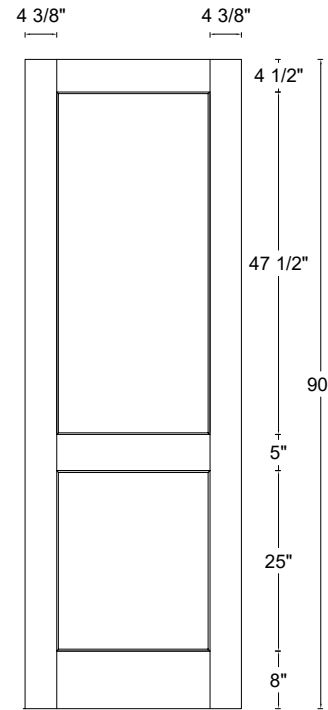

ROYAL DOOR  
AND TRIM SUPPLIES LTD.

Front View

Front View

Front View

Front View

Style: #630

Height: 80" , 84" , 90" , 96"

Thickness: 1-3/4"

Profile:

Cross Section - Side Rail

Notes:

ROYAL DOOR  
AND TRIM SUPPLIES LTD.

Front View

Front View

Front View

Front View

Style: #630

Height: 80" , 84" , 90" , 96"

Thickness: 1-3/8"

Profile:

Cross Section - Side Rail

Notes: