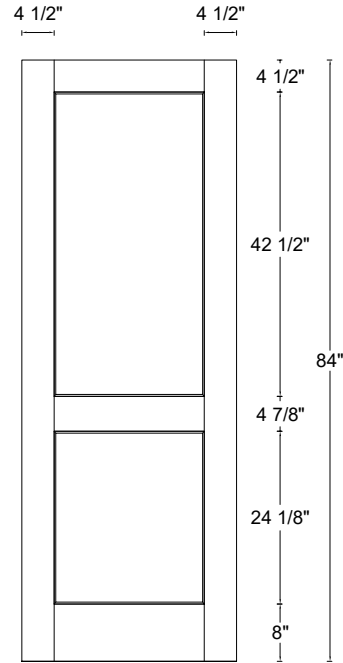

ROYAL DOOR  
AND TRIM SUPPLIES LTD.

Front View

Front View

Front View

Front View

Style: #630

Height: 80" , 84" , 90" , 96"

Thickness: 1-3/4"

Profile:

Cross Section - Side Rail

Notes:

ROYAL DOOR  
AND TRIM SUPPLIES LTD.

Front View

Front View

Front View

Front View

Style: #630

Height: 80" , 84" , 90" , 96"

Thickness: 1-3/8"

Profile:

Cross Section - Side Rail

Notes: