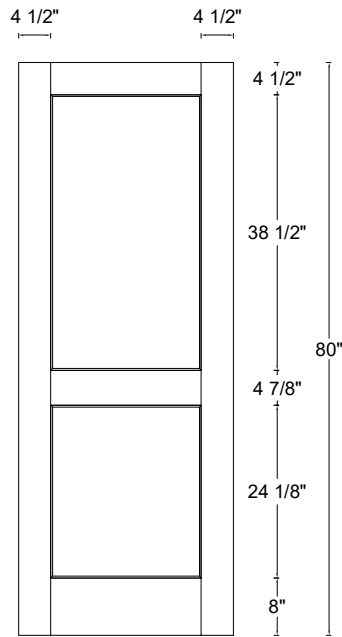

ROYAL DOOR  
AND TRIM SUPPLIES LTD.

Front View

Front View

Front View

Front View

Style: #630

Height: 80" , 84" , 90" , 96"

Thickness: 1-3/4"

Profile:

Cross Section - Side Rail

Notes:

ROYAL DOOR  
AND TRIM SUPPLIES LTD.

Front View

Front View

Front View

Front View

Style: #630

Height: 80" , 84" , 90" , 96"

Thickness: 1-3/8"

Profile:

Cross Section - Side Rail

Notes: