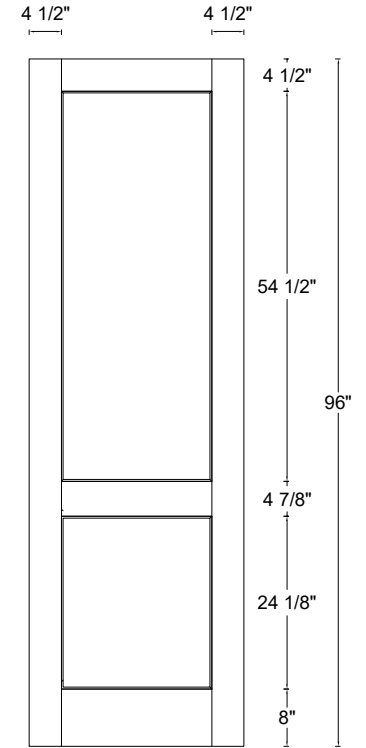

ROYAL DOOR  
AND TRIM SUPPLIES LTD.

Front View

Front View

Front View

Front View

Style: #630

Height: 80" , 84" , 90" , 96"

Thickness: 1-3/4"

Profile:

Cross Section - Side Rail

Notes:

ROYAL DOOR  
AND TRIM SUPPLIES LTD.

Front View

Front View

Front View

Front View

Style: #630

Height: 80" , 84" , 90" , 96"

Thickness: 1-3/8"

Profile:

Cross Section - Side Rail

Notes: