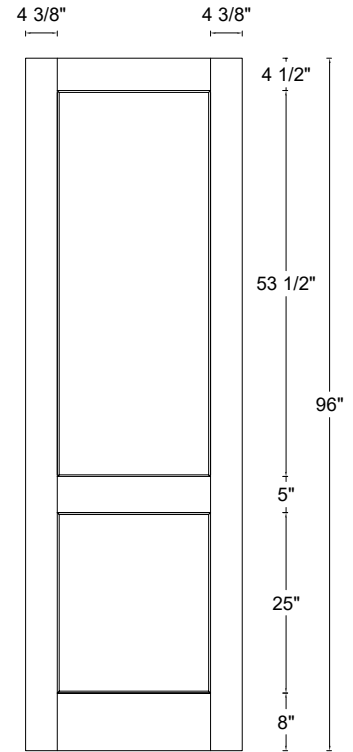

ROYAL DOOR  
AND TRIM SUPPLIES LTD.

Front View

Front View

Front View

Front View

Style: #630

Height: 80" , 84" , 90" , 96"

Thickness: 1-3/4"

Profile:

Cross Section - Side Rail

Notes:

ROYAL DOOR  
AND TRIM SUPPLIES LTD.

Front View

Front View

Front View

Front View

Style: #630

Height: 80" , 84" , 90" , 96"

Thickness: 1-3/8"

Profile:

Cross Section - Side Rail

Notes: