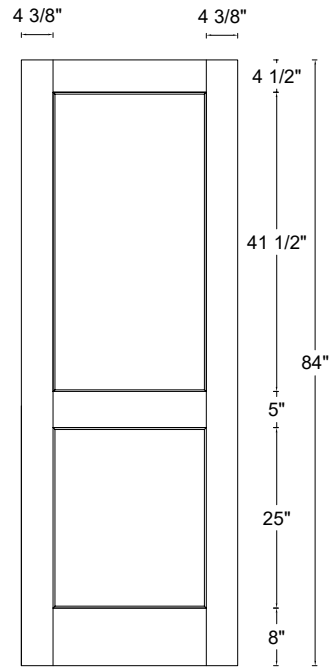

ROYAL DOOR  
AND TRIM SUPPLIES LTD.

Front View

Front View

Front View

Front View

Style: #630

Height: 80" , 84" , 90" , 96"

Thickness: 1-3/4"

Profile:

Cross Section - Side Rail

Notes:

ROYAL DOOR  
AND TRIM SUPPLIES LTD.

Front View

Front View

Front View

Front View

Style: #630

Height: 80" , 84" , 90" , 96"

Thickness: 1-3/8"

Profile:

Cross Section - Side Rail

Notes: