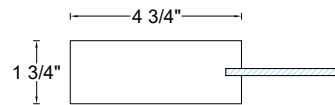

ROYAL DOOR
AND TRIM SUPPLIES LTD.

Front View

Front View

Front View

Front View

Style: #454

Height: 80" , 84" , 90" , 96"

Thickness: 1-3/8"

Profile:

Cross Section - Side Rail

Profile:

Cross Section - Side Rail

ROYAL DOOR
AND TRIM SUPPLIES LTD.

Front View

Front View

Front View

Front View

Style: #454

Height: 80" , 84" , 90" , 96"

Thickness: 1-3/4"

Profile:

Cross Section - Side Rail

Profile:

Cross Section - Side Rail