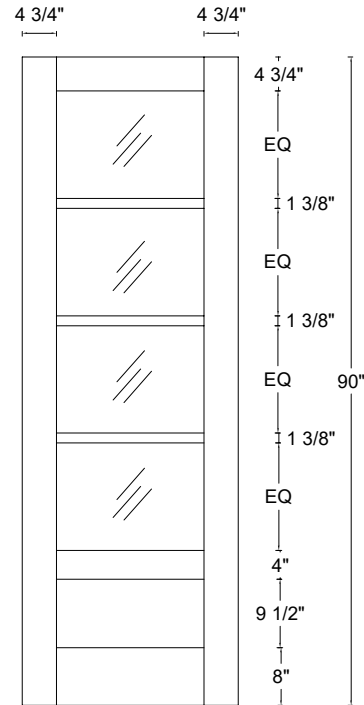

ROYAL DOOR
AND TRIM SUPPLIES LTD.

Front View

Front View

Front View

Front View

Style: #454

Height: 80" , 84" , 90" , 96"

Thickness: 1-3/8"

Profile:

Cross Section - Side Rail

Profile:

Cross Section - Side Rail

ROYAL DOOR
AND TRIM SUPPLIES LTD.

Front View

Front View

Front View

Front View

Style: #454

Height: 80" , 84" , 90" , 96"

Thickness: 1-3/4"

Profile:

Cross Section - Side Rail

Profile:

Cross Section - Side Rail