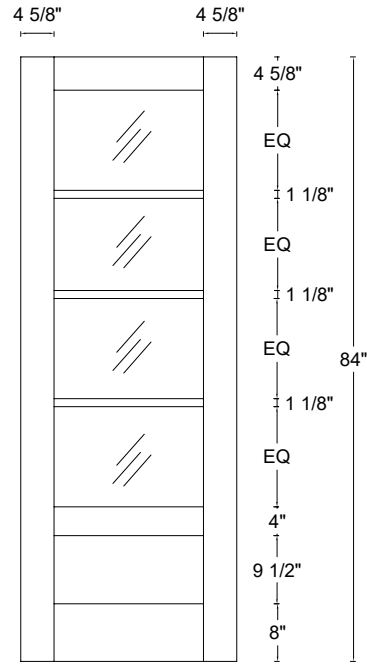

ROYAL DOOR
AND TRIM SUPPLIES LTD.

Front View

Front View

Front View

Front View

Style: #454

Height: 80" , 84" , 90" , 96"

Thickness: 1-3/8"

Profile:

Cross Section - Side Rail

Profile:

Cross Section - Side Rail

ROYAL DOOR
AND TRIM SUPPLIES LTD.

Front View

Front View

Front View

Front View

Style: #454

Height: 80" , 84" , 90" , 96"

Thickness: 1-3/4"

Profile:

Cross Section - Side Rail

Profile:

Cross Section - Side Rail