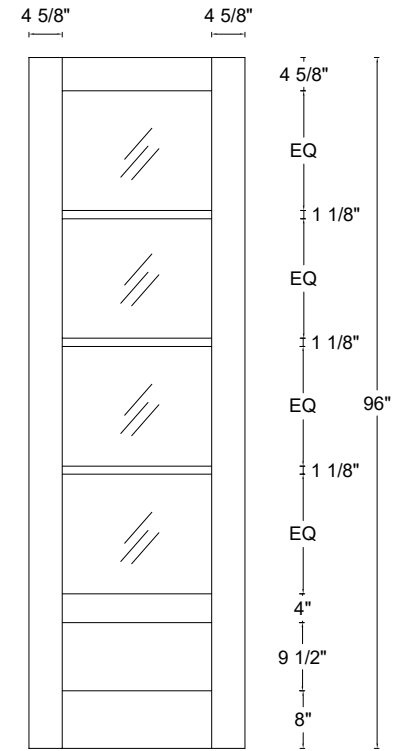

ROYAL DOOR
AND TRIM SUPPLIES LTD.

Front View

Front View

Front View

Front View

Style: #454

Height: 80" , 84" , 90" , 96"

Thickness: 1-3/8"

Profile:

Cross Section - Side Rail

Profile:

Cross Section - Side Rail

ROYAL DOOR
AND TRIM SUPPLIES LTD.

Front View

Front View

Front View

Front View

Style: #454

Height: 80" , 84" , 90" , 96"

Thickness: 1-3/4"

Profile:

Cross Section - Side Rail

Profile:

Cross Section - Side Rail