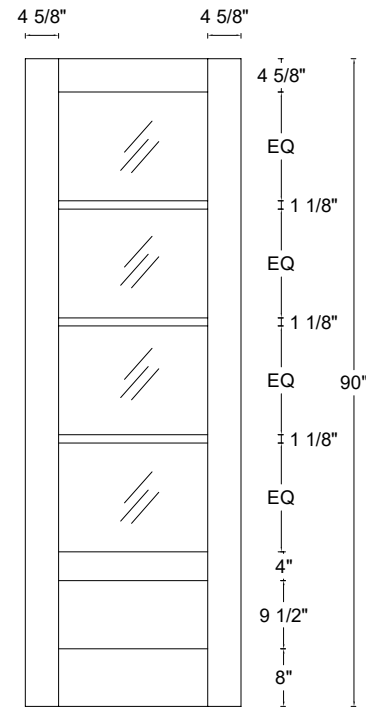

ROYAL DOOR
AND TRIM SUPPLIES LTD.

Front View

Front View

Front View

Front View

Style: #454

Height: 80" , 84" , 90" , 96"

Thickness: 1-3/8"

Profile:

Cross Section - Side Rail

Profile:

Cross Section - Side Rail

ROYAL DOOR
AND TRIM SUPPLIES LTD.

Front View

Front View

Front View

Front View

Style: #454

Height: 80" , 84" , 90" , 96"

Thickness: 1-3/4"

Profile:

Cross Section - Side Rail

Profile:

Cross Section - Side Rail