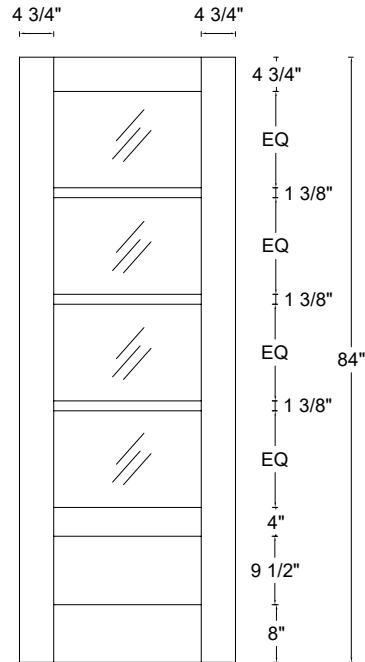

ROYAL DOOR
AND TRIM SUPPLIES LTD.

Front View

Front View

Front View

Front View

Style: #454

Height: 80" , 84" , 90" , 96"

Thickness: 1-3/8"

Profile:

Cross Section - Side Rail

Profile:

Cross Section - Side Rail

ROYAL DOOR
AND TRIM SUPPLIES LTD.

Front View

Front View

Front View

Front View

Style: #454

Height: 80" , 84" , 90" , 96"

Thickness: 1-3/4"

Profile:

Cross Section - Side Rail

Profile:

Cross Section - Side Rail