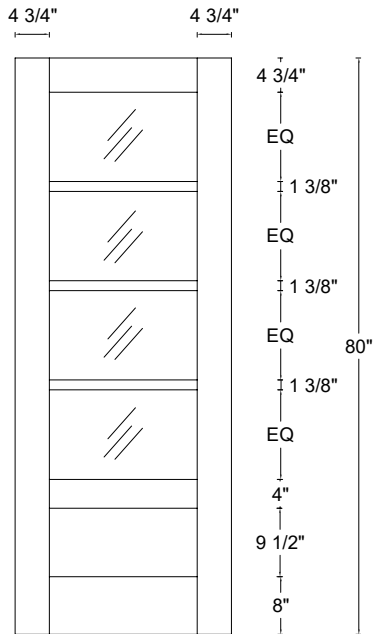

ROYAL DOOR
AND TRIM SUPPLIES LTD.

Front View

Front View

Front View

Front View

Style: #454

Height: 80" , 84" , 90" , 96"

Thickness: 1-3/8"

Profile:

Cross Section - Side Rail

Profile:

Cross Section - Side Rail

ROYAL DOOR
AND TRIM SUPPLIES LTD.

Front View

Front View

Front View

Front View

Style: #454

Height: 80" , 84" , 90" , 96"

Thickness: 1-3/4"

Profile:

Cross Section - Side Rail

Profile:

Cross Section - Side Rail