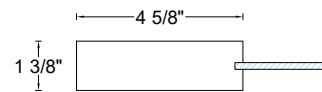

ROYAL DOOR
AND TRIM SUPPLIES LTD.

Front View

Front View

Front View

Front View

Style: #454

Height: 80" , 84" , 90" , 96"

Thickness: 1-3/8"

Profile:

Cross Section - Side Rail

Profile:

Cross Section - Side Rail

ROYAL DOOR
AND TRIM SUPPLIES LTD.

Front View

Front View

Front View

Front View

Style: #454

Height: 80" , 84" , 90" , 96"

Thickness: 1-3/4"

Profile:

Cross Section - Side Rail

Profile:

Cross Section - Side Rail