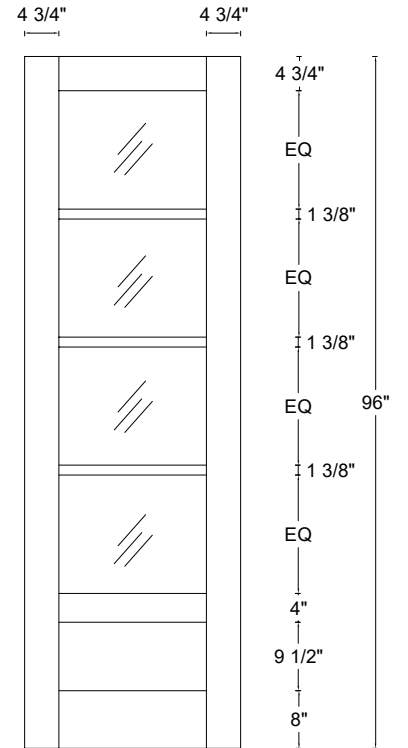

ROYAL DOOR
AND TRIM SUPPLIES LTD.

Front View

Front View

Front View

Front View

Style: #454

Height: 80" , 84" , 90" , 96"

Thickness: 1-3/8"

Profile:

Cross Section - Side Rail

Profile:

Cross Section - Side Rail

ROYAL DOOR
AND TRIM SUPPLIES LTD.

Front View

Front View

Front View

Front View

Style: #454

Height: 80" , 84" , 90" , 96"

Thickness: 1-3/4"

Profile:

Cross Section - Side Rail

Profile:

Cross Section - Side Rail