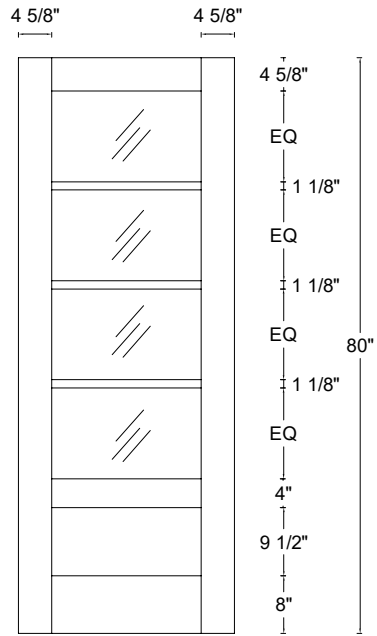

ROYAL DOOR
AND TRIM SUPPLIES LTD.

Front View

Front View

Front View

Front View

Style: #454

Height: 80" , 84" , 90" , 96"

Thickness: 1-3/8"

Profile:

Cross Section - Side Rail

Profile:

Cross Section - Side Rail

ROYAL DOOR
AND TRIM SUPPLIES LTD.

Front View

Front View

Front View

Front View

Style: #454

Height: 80" , 84" , 90" , 96"

Thickness: 1-3/4"

Profile:

Cross Section - Side Rail

Profile:

Cross Section - Side Rail