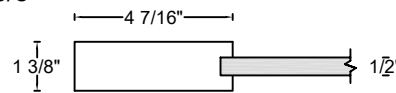

ROYAL DOOR
AND TRIM SUPPLIES LTD.

Front View

Front View

Front View

Front View

Style: #802

Heights: 80" , 84" , 90" , 96"

Thickness: 1-3/8"(80,84) 1-3/4"(80,84,90,96)

Profile: 1-3/8"

Cross Section - Side Rail

Profile: 1-3/4"

Cross Section - Side Rail