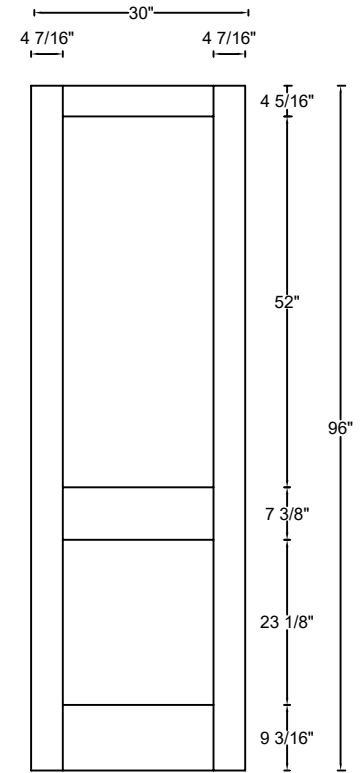

ROYAL DOOR
AND TRIM SUPPLIES LTD.

Front View

Front View

Front View

Front View

Style: #802

Heights: 80" , 84" , 90" , 96"

Thickness: 1-3/8"(80,84) 1-3/4"(80,84,90,96)

Profile: 1-3/8"

Cross Section - Side Rail

Profile: 1-3/4"

Cross Section - Side Rail