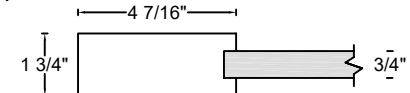

ROYAL DOOR
AND TRIM SUPPLIES LTD.

Front View

Front View

Front View

Front View

Style: #802

Heights: 80" , 84" , 90" , 96"

Thickness: 1-3/8"(80,84) 1-3/4"(80,84,90,96)

Profile: 1-3/8"

Cross Section - Side Rail

Profile: 1-3/4"

Cross Section - Side Rail