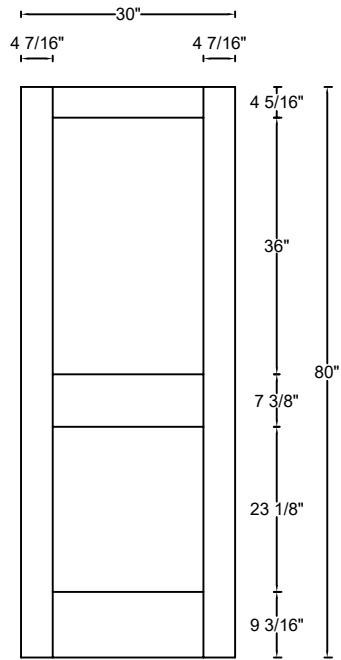

ROYAL DOOR
AND TRIM SUPPLIES LTD.

Front View

Front View

Front View

Front View

Style: #802

Heights: 80" , 84" , 90" , 96"

Thickness: 1-3/8"(80,84) 1-3/4"(80,84,90,96)

Profile: 1-3/8"

Cross Section - Side Rail

Profile: 1-3/4"

Cross Section - Side Rail