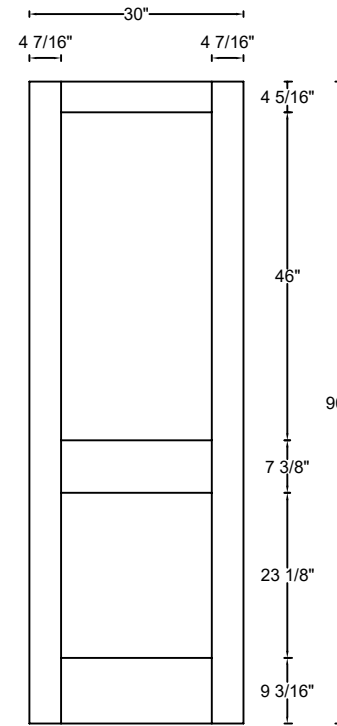

ROYAL DOOR
AND TRIM SUPPLIES LTD.

Front View

Front View

Front View

Front View

Style: #802

Heights: 80" , 84" , 90" , 96"

Thickness: 1-3/8"(80,84) 1-3/4"(80,84,90,96)

Profile: 1-3/8"

Cross Section - Side Rail

Profile: 1-3/4"

Cross Section - Side Rail