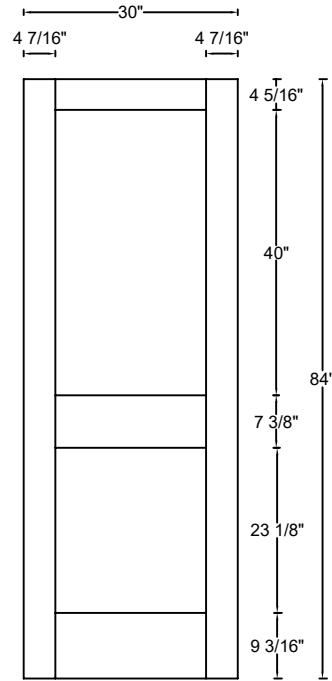

ROYAL DOOR
AND TRIM SUPPLIES LTD.

Front View

Front View

Front View

Front View

Style: #802

Heights: 80" , 84" , 90" , 96"

Thickness: 1-3/8"(80,84) 1-3/4"(80,84,90,96)

Profile: 1-3/8"

Cross Section - Side Rail

Profile: 1-3/4"

Cross Section - Side Rail