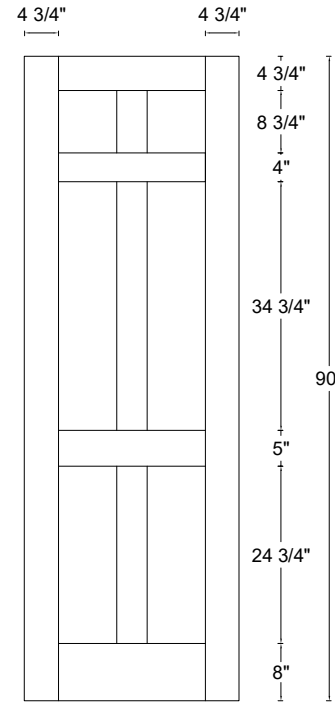

ROYAL DOOR
AND TRIM SUPPLIES LTD.

Front View

Front View

Front View

Front View

Style: #564

Height: 80" , 84" , 90" , 96"

Thickness: 1-3/8"

Profile:

Cross Section - Side Rail

Notes:

ROYAL DOOR
AND TRIM SUPPLIES LTD.

Front View

Front View

Front View

Front View

Style: #564

Height: 80" , 84" , 90" , 96"

Thickness: 1-3/4"

Profile:

Cross Section - Side Rail

Notes: