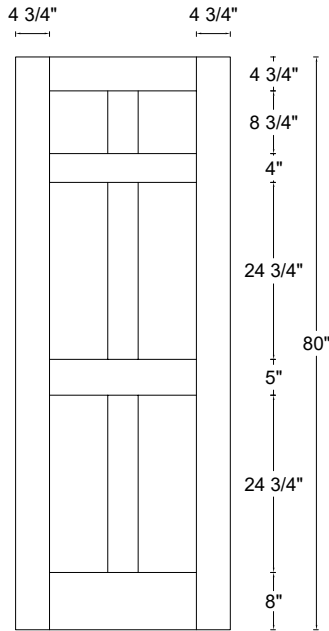

ROYAL DOOR
AND TRIM SUPPLIES LTD.

Front View

Front View

Front View

Front View

Style: #564

Height: 80" , 84" , 90" , 96"

Thickness: 1-3/8"

Profile:

Cross Section - Side Rail

Notes:

ROYAL DOOR
AND TRIM SUPPLIES LTD.

Front View

Front View

Front View

Front View

Style: #564

Height: 80" , 84" , 90" , 96"

Thickness: 1-3/4"

Profile:

Cross Section - Side Rail

Notes: