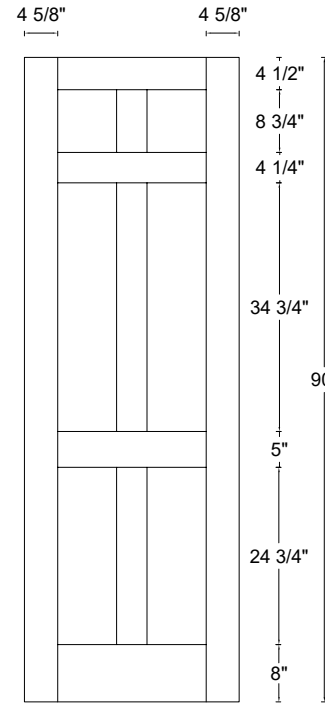

ROYAL DOOR
AND TRIM SUPPLIES LTD.

Front View

Front View

Front View

Front View

Style: #564

Height: 80" , 84" , 90" , 96"

Thickness: 1-3/8"

Profile:

Cross Section - Side Rail

Notes:

ROYAL DOOR
AND TRIM SUPPLIES LTD.

Front View

Front View

Front View

Front View

Style: #564

Height: 80" , 84" , 90" , 96"

Thickness: 1-3/4"

Profile:

Cross Section - Side Rail

Notes: