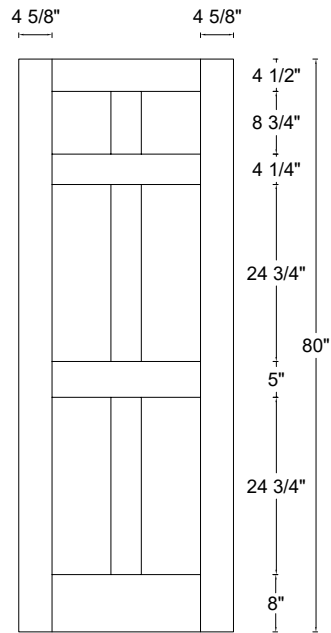

ROYAL DOOR
AND TRIM SUPPLIES LTD.

Front View

Front View

Front View

Front View

Style: #564

Height: 80" , 84" , 90" , 96"

Thickness: 1-3/8"

Profile:

Cross Section - Side Rail

Notes:

ROYAL DOOR
AND TRIM SUPPLIES LTD.

Front View

Front View

Front View

Front View

Style: #564

Height: 80" , 84" , 90" , 96"

Thickness: 1-3/4"

Profile:

Cross Section - Side Rail

Notes: