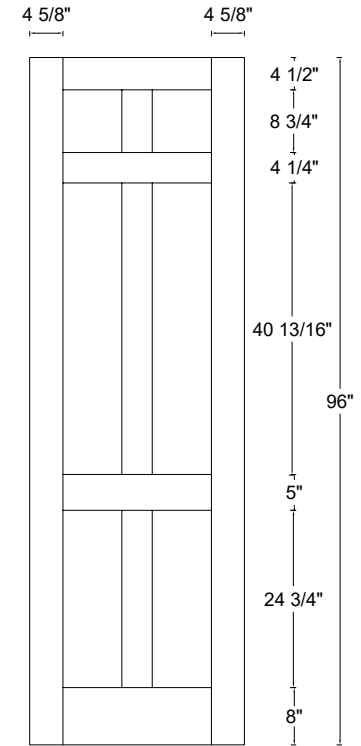

ROYAL DOOR
AND TRIM SUPPLIES LTD.

Front View

Front View

Front View

Front View

Style: #564

Height: 80" , 84" , 90" , 96"

Thickness: 1-3/8"

Profile:

Cross Section - Side Rail

Notes:

ROYAL DOOR
AND TRIM SUPPLIES LTD.

Front View

Front View

Front View

Front View

Style: #564

Height: 80" , 84" , 90" , 96"

Thickness: 1-3/4"

Profile:

Cross Section - Side Rail

Notes: