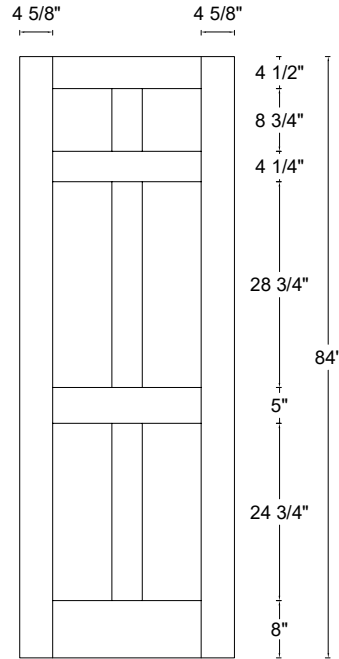

ROYAL DOOR
AND TRIM SUPPLIES LTD.

Front View

Front View

Front View

Front View

Style: #564

Height: 80" , 84" , 90" , 96"

Thickness: 1-3/8"

Profile:

Cross Section - Side Rail

Notes:

ROYAL DOOR
AND TRIM SUPPLIES LTD.

Front View

Front View

Front View

Front View

Style: #564

Height: 80" , 84" , 90" , 96"

Thickness: 1-3/4"

Profile:

Cross Section - Side Rail

Notes: