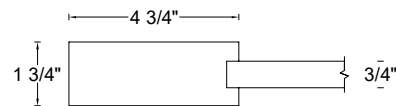

Profile:

Cross Section - Side Rail

Notes:

ROYAL DOOR
AND TRIM SUPPLIES LTD.

Front View

Front View

Front View

Front View

Style: #564

Height: 80" , 84" , 90" , 96"

Thickness: 1-3/4"

Profile:

Cross Section - Side Rail

Notes: