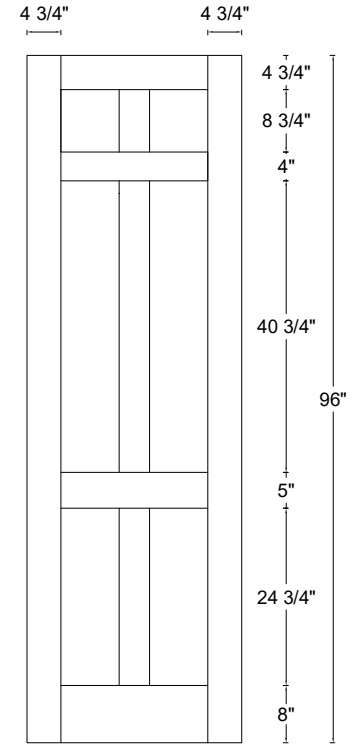

ROYAL DOOR
AND TRIM SUPPLIES LTD.

Front View

Front View

Front View

Front View

Style: #564

Height: 80" , 84" , 90" , 96"

Thickness: 1-3/8"

Profile:

Cross Section - Side Rail

Notes:

ROYAL DOOR
AND TRIM SUPPLIES LTD.

Front View

Front View

Front View

Front View

Style: #564

Height: 80" , 84" , 90" , 96"

Thickness: 1-3/4"

Profile:

Cross Section - Side Rail

Notes: