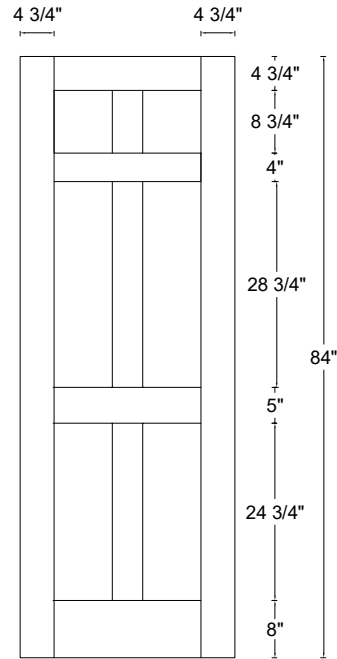

ROYAL DOOR
AND TRIM SUPPLIES LTD.

Front View

Front View

Front View

Front View

Style: #564

Height: 80" , 84" , 90" , 96"

Thickness: 1-3/8"

Profile:

Cross Section - Side Rail

Notes:

ROYAL DOOR
AND TRIM SUPPLIES LTD.

Front View

Front View

Front View

Front View

Style: #564

Height: 80" , 84" , 90" , 96"

Thickness: 1-3/4"

Profile:

Cross Section - Side Rail

Notes: