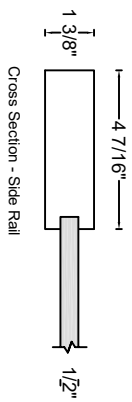

ROYAL DCOR  
AND TRIM SUPPLIES LTD.

Style: #803

Heights: 80", 84", 90", 96"

Thickness: 1-3/8" (80, 84) 1-3/4" (80, 84, 90, 96)

Profile: 1-3/8"

Profile: 1-3/4"