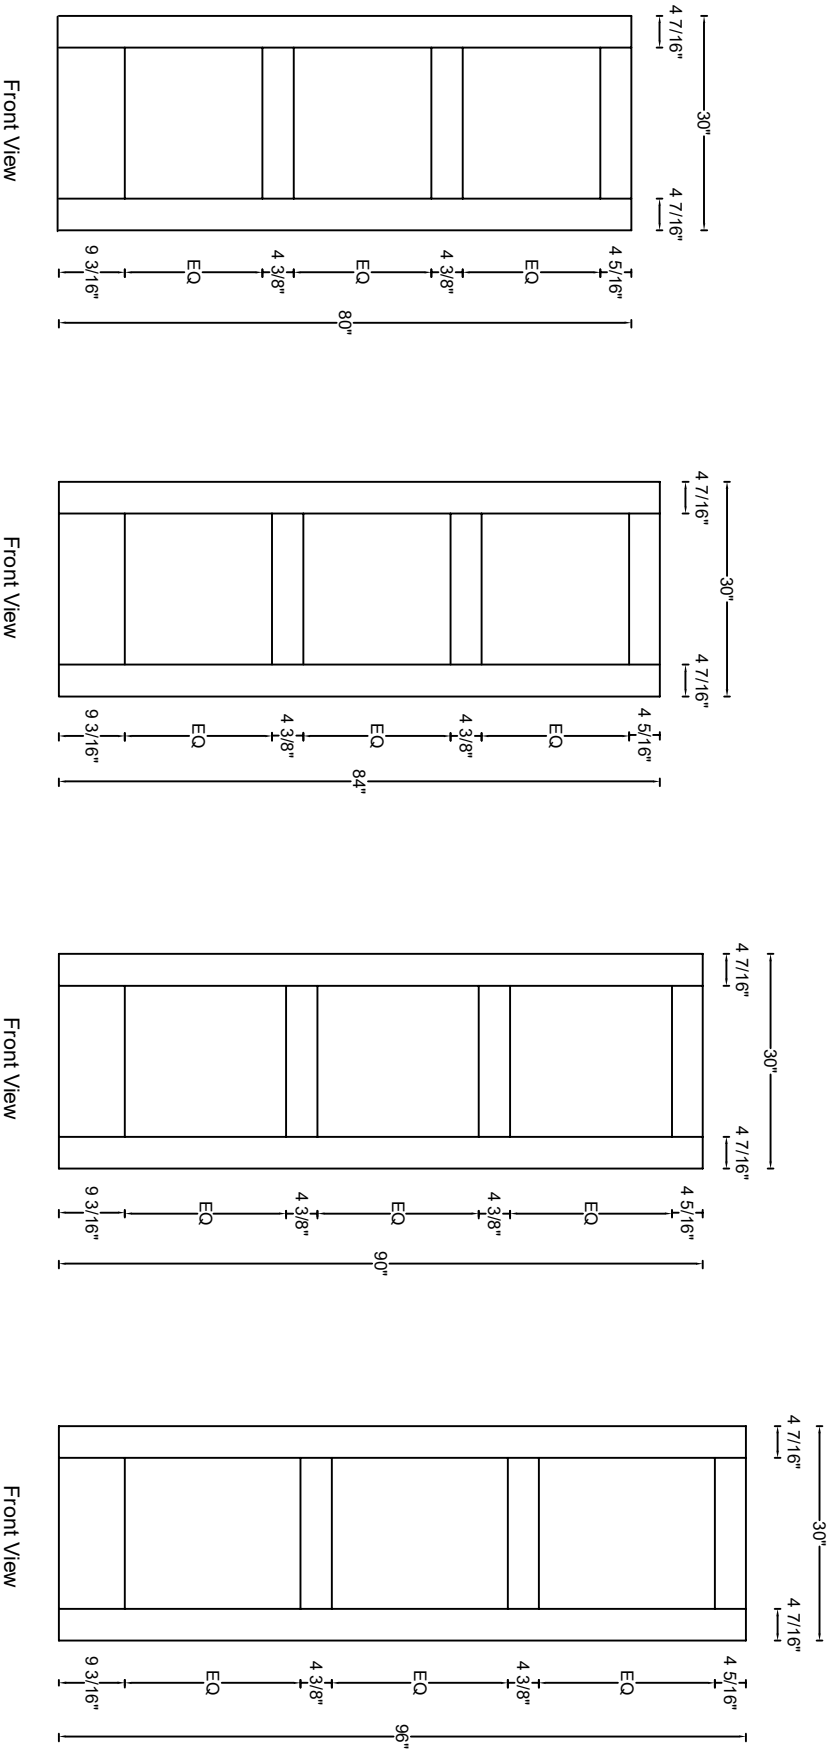

ROYAL DCOR  
AND TRIM SUPPLIES LTD.

Style: #803

Heights: 80", 84", 90", 96"

Thickness: 1-3/8" (80, 84) 1-3/4" (80, 84, 90, 96)

Profile: 1-3/8"

Profile: 1-3/4"