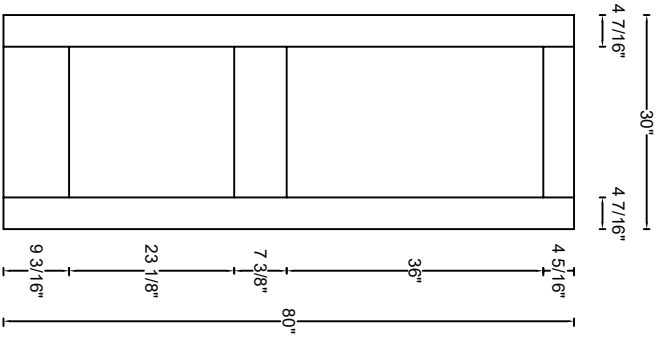

ROYAL DOOR
AND TRIM SUPPLIES LTD.

Front View

Front View

Front View

Front View

Style: #802

Heights: 80", 84", 90", 96"

Thickness: 1-3/8" (80,84) 1-3/4" (80,84,90,96)

Profile: 1-3/8"

Cross Section - Side Rail

Profile: 1-3/4"

Cross Section - Side Rail