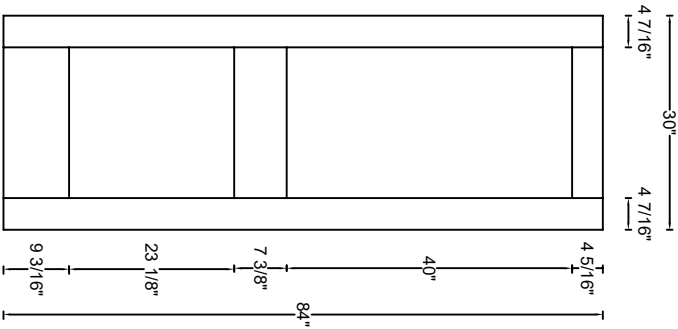

ROYAL DOOR
AND TRIM SUPPLIES LTD.

Front View

Front View

Front View

Front View

Style: #802

Heights: 80", 84", 90", 96"

Thickness: 1-3/8" (80,84) 1-3/4" (80,84,90,96)

Profile: 1-3/8"

Cross Section - Side Rail

Profile: 1-3/4"

Cross Section - Side Rail