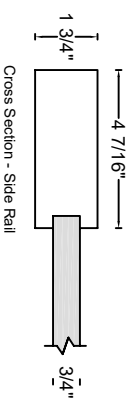

ROYAL DOOR
AND TRIM SUPPLIES LTD.

Front View

Front View

Front View

Front View

Style: #802

Heights: 80", 84", 90", 96"

Thickness: 1-3/8" (80,84) 1-3/4" (80,84,90,96)

Profile: 1-3/8"

Cross Section - Side Rail

Profile: 1-3/4"

Cross Section - Side Rail