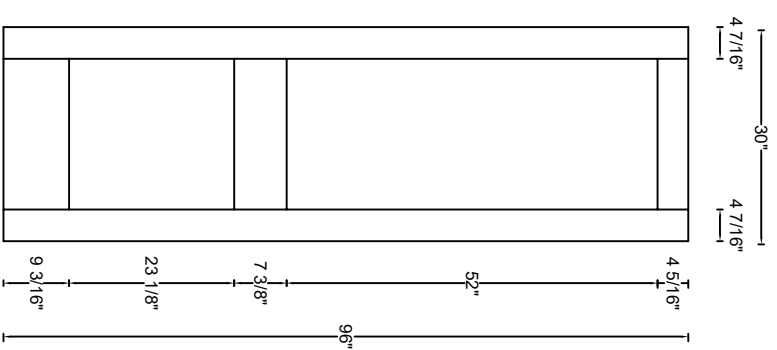

ROYAL DOOR
AND TRIM SUPPLIES LTD.

Front View

Front View

Front View

Front View

Style: #802

Heights: 80", 84", 90", 96"

Thickness: 1-3/8" (80,84) 1-3/4" (80,84,90,96)

Profile: 1-3/8"

Cross Section - Side Rail

Profile: 1-3/4"

Cross Section - Side Rail