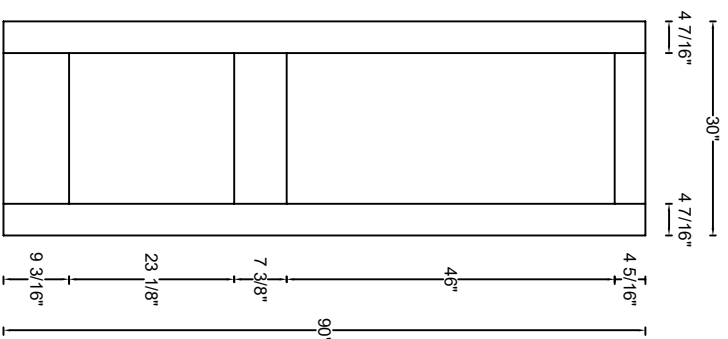

ROYAL DOOR
AND TRIM SUPPLIES LTD.

Front View

Front View

Front View

Front View

Style: #802

Heights: 80", 84", 90", 96"

Thickness: 1-3/8" (80,84) 1-3/4" (80,84,90,96)

Profile: 1-3/8"

Cross Section - Side Rail

Profile: 1-3/4"

Cross Section - Side Rail