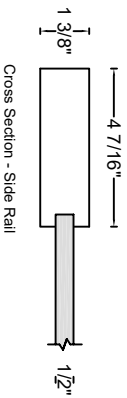

ROYAL DOOR
AND TRIM SUPPLIES LTD.

Front View

Front View

Front View

Front View

Style: #802

Heights: 80", 84", 90", 96"

Thickness: 1-3/8" (80,84) 1-3/4" (80,84,90,96)

Profile: 1-3/8"

Cross Section - Side Rail

Profile: 1-3/4"

Cross Section - Side Rail