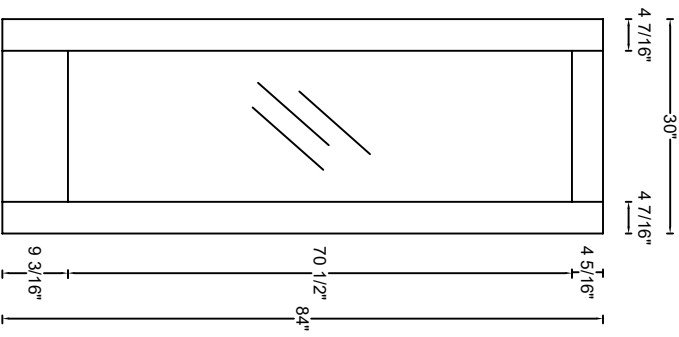

ROYAL DOOR
AND TRIM SUPPLIES LTD.

Style: #801WL

Heights: 80", 84", 90", 96"

Thickness: 1-3/4"

Profile:

Notes: