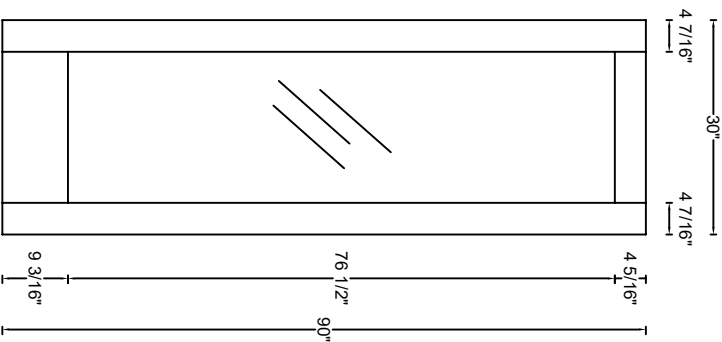

ROYAL DOOR
AND TRIM SUPPLIES LTD.

Style: #801WL

Heights: 80", 84", 90", 96"

Thickness: 1-3/4"

Profile:

Notes: