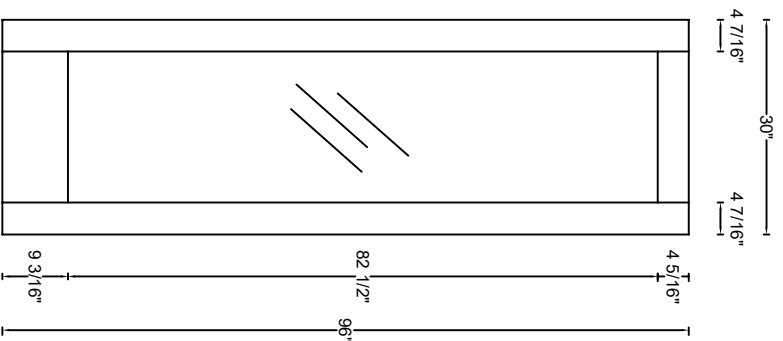

ROYAL DOOR
AND TRIM SUPPLIES LTD.

Style: #801WL

Heights: 80", 84", 90", 96"

Thickness: 1-3/4"

Profile:

Notes: