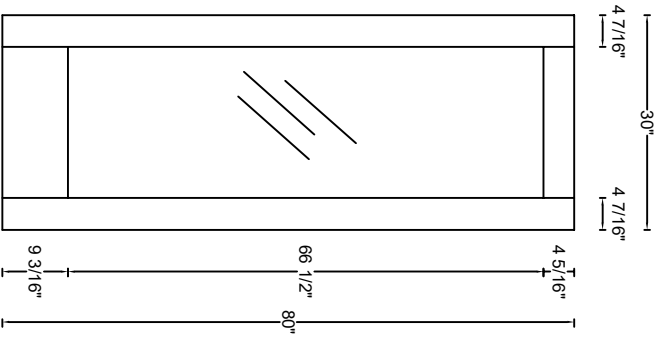

ROYAL DOOR
AND TRIM SUPPLIES LTD.

Style: #801WL

Heights: 80", 84", 90", 96"

Thickness: 1-3/4"

Profile:

Notes: