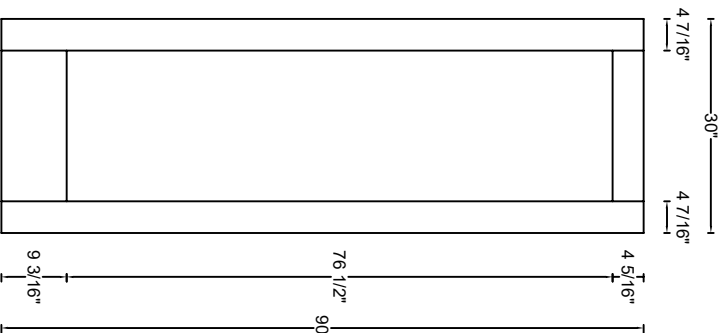

ROYAL DOOR  
AND TRIM SUPPLIES LTD.

Front View

Front View

Front View

Front View

Style: #801

Heights: 80", 84", 90", 96"

Thickness: 1-3/8"(80,84) 1-3/4"(80,84,90,96)

Profile: 1-3/8"

Profile: 1-3/4"