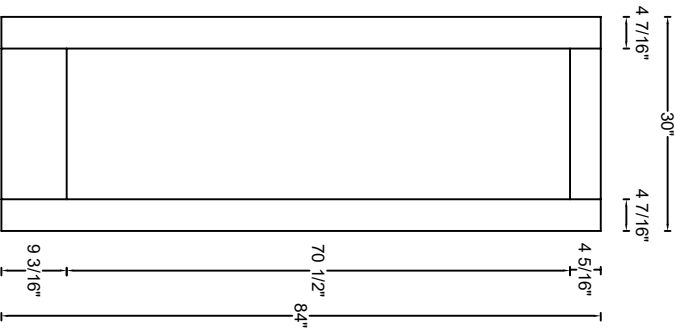

ROYAL DOOR  
AND TRIM SUPPLIES LTD.

Front View

Front View

Front View

Front View

Style: #801

Heights: 80", 84", 90", 96"

Thickness: 1-3/8"(80,84) 1-3/4"(80,84,90,96)

Profile: 1-3/8"

Profile: 1-3/4"