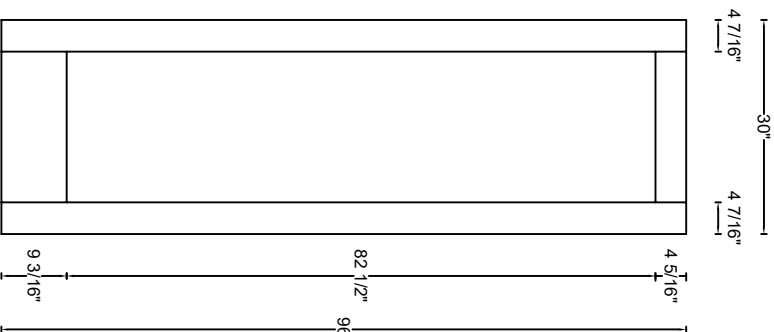

ROYAL DOOR  
AND TRIM SUPPLIES LTD.

Front View

Front View

Front View

Front View

Style: #801

Heights: 80", 84", 90", 96"

Thickness: 1-3/8"(80,84) 1-3/4"(80,84,90,96)

Profile: 1-3/8"

Profile: 1-3/4"