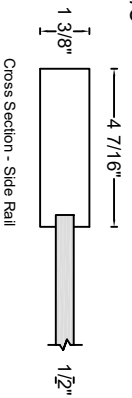

ROYAL DOOR  
AND TRIM SUPPLIES LTD.

Front View

Front View

Front View

Front View

Style: #801

Heights: 80", 84", 90", 96"

Thickness: 1-3/8"(80,84) 1-3/4"(80,84,90,96)

Profile: 1-3/8"

Profile: 1-3/4"