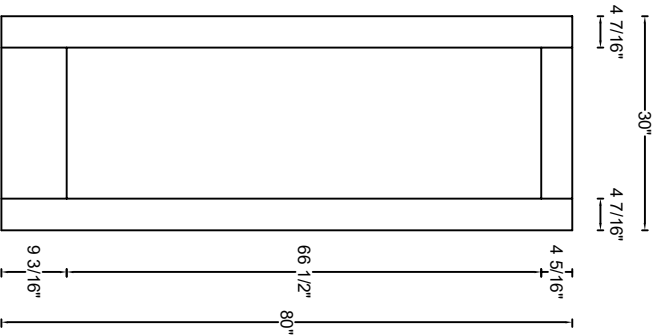

ROYAL DOOR  
AND TRIM SUPPLIES LTD.

Front View

Front View

Front View

Front View

Style: #801

Heights: 80", 84", 90", 96"

Thickness: 1-3/8"(80,84) 1-3/4"(80,84,90,96)

Profile: 1-3/8"

Profile: 1-3/4"