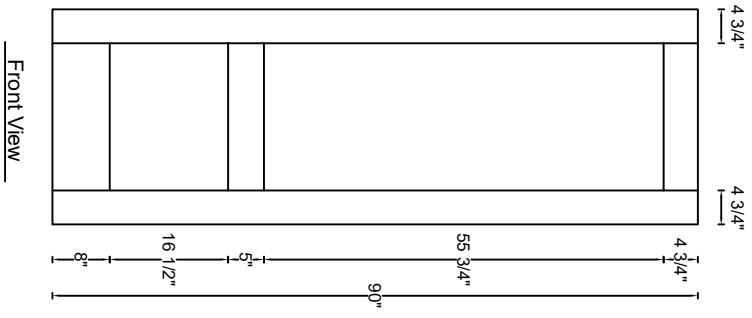

ROYAL DOOR
AND TRIM SUPPLIES LTD.

Style: #580

Height: 80" , 84" , 90" , 96"

Thickness: 1-3/4"

Profile:

Notes:

ROYAL DOOR
AND TRIM SUPPLIES LTD.

Style: #580

Height: 80", 84", 90", 96"

Thickness: 1-3/8"

Profile:

Notes: