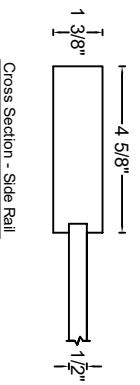

ROYAL DOOR
AND TRIM SUPPLIES LTD.

Style: #580

Height: 80" , 84" , 90" , 96"

Thickness: 1-3/4"

Profile:

Notes:

ROYAL DOOR
AND TRIM SUPPLIES LTD.

Style: #580

Height: 80", 84", 90", 96"

Thickness: 1-3/8"

Profile:

Notes: