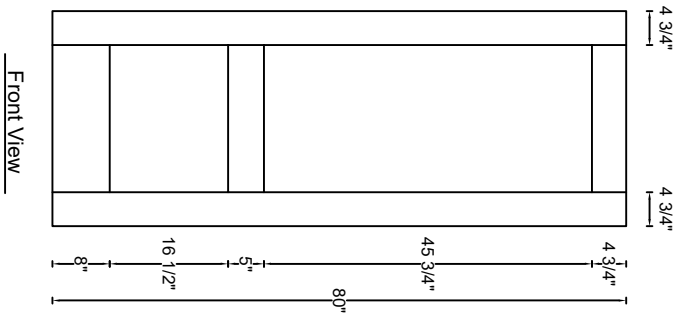

ROYAL DOOR
AND TRIM SUPPLIES LTD.

Style: #580

Height: 80" , 84" , 90" , 96"

Thickness: 1-3/4"

Profile:

Notes:

ROYAL DOOR
AND TRIM SUPPLIES LTD.

Style: #580

Height: 80", 84", 90", 96"

Thickness: 1-3/8"

Profile:

Notes: