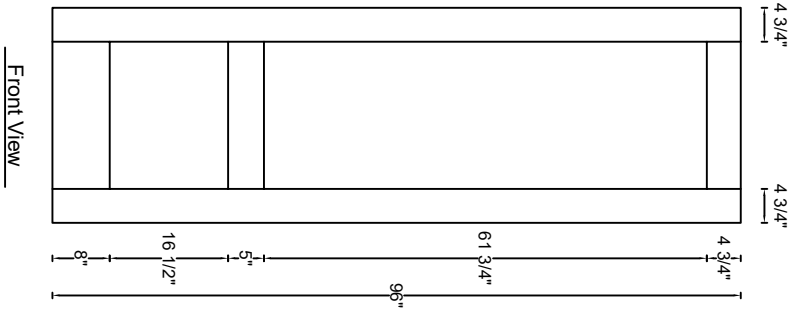

ROYAL DOOR
AND TRIM SUPPLIES LTD.

Style: #580

Height: 80" , 84" , 90" , 96"

Thickness: 1-3/4"

Profile:

Notes:

ROYAL DOOR
AND TRIM SUPPLIES LTD.

Style: #580

Height: 80", 84", 90", 96"

Thickness: 1-3/8"

Profile:

Notes: