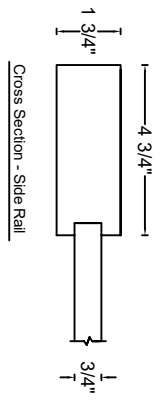

ROYAL DOOR
AND TRIM SUPPLIES LTD.

Style: #580

Height: 80" , 84" , 90" , 96"

Thickness: 1-3/4"

Profile:

Notes:

ROYAL DOOR
AND TRIM SUPPLIES LTD.

Style: #580

Height: 80", 84", 90", 96"

Thickness: 1-3/8"

Profile:

Notes: