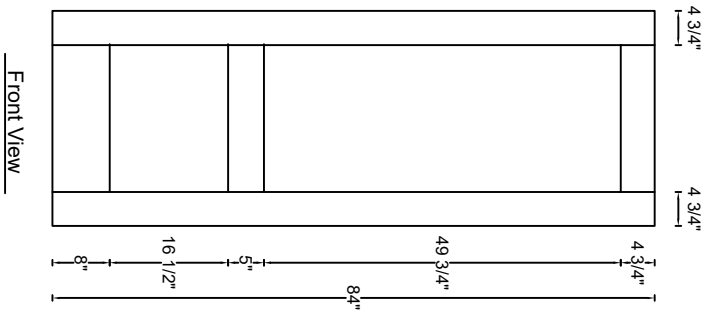

ROYAL DOOR
AND TRIM SUPPLIES LTD.

Style: #580

Height: 80" , 84" , 90" , 96"

Thickness: 1-3/4"

Profile:

Notes:

ROYAL DOOR
AND TRIM SUPPLIES LTD.

Style: #580

Height: 80", 84", 90", 96"

Thickness: 1-3/8"

Profile:

Notes: