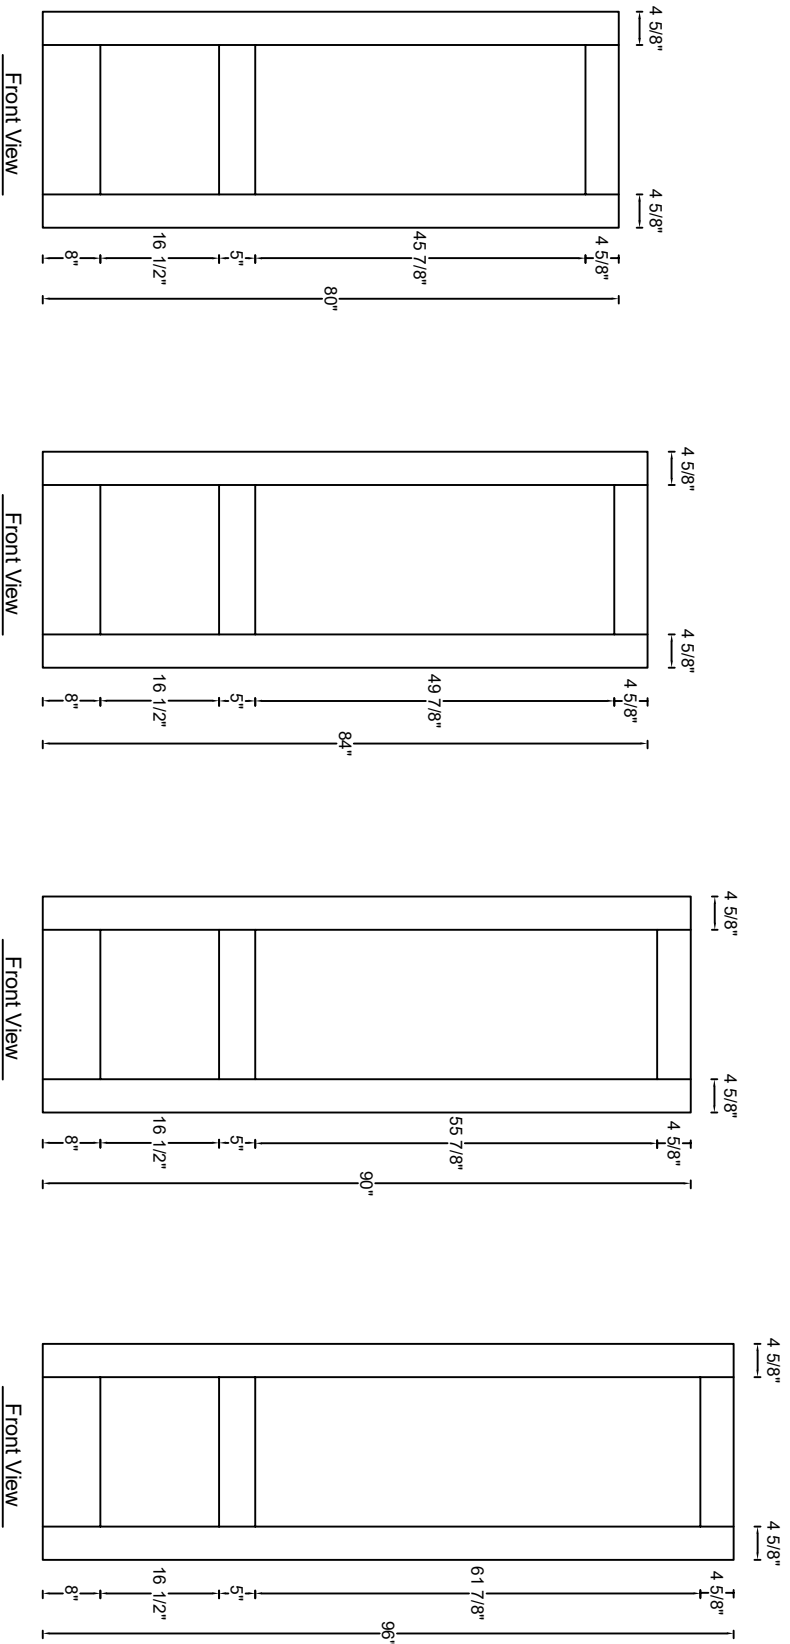

ROYAL DOOR
AND TRIM SUPPLIES LTD.

Style: #580

Height: 80" , 84" , 90" , 96"

Thickness: 1-3/4"

Profile:

Notes:

ROYAL DOOR
AND TRIM SUPPLIES LTD.

Style: #580

Height: 80", 84", 90", 96"

Thickness: 1-3/8"

Profile:

Notes: