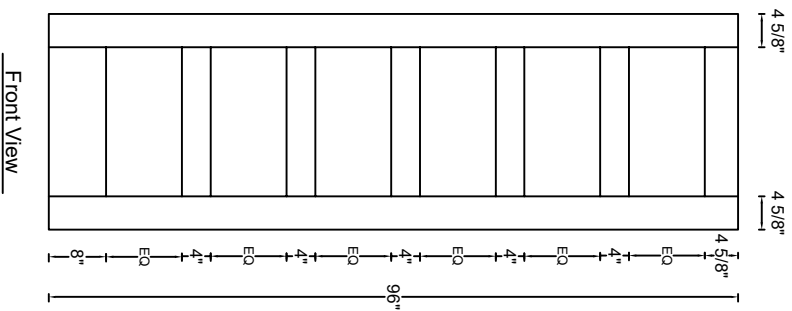

ROYAL DOOR
AND TRIM SUPPLIES LTD.

Style: #576

Height: 80", 84", 90", 96"

Thickness: 1-3/8"

Profile:

Cross Section - Side Rail

Notes:

ROYAL DOOR
AND TRIM SUPPLIES LTD.

Style: #576

Height: 80", 84", 90", 96"

Thickness: 1-3/4"

Profile:

Notes: