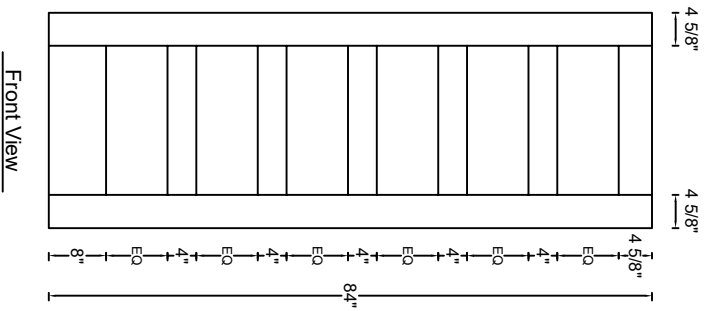

ROYAL DOOR
AND TRIM SUPPLIES LTD.

Style: #576

Height: 80", 84", 90", 96"

Thickness: 1-3/8"

Profile:

Cross Section - Side Rail

Notes:

ROYAL DOOR
AND TRIM SUPPLIES LTD.

Style: #576

Height: 80", 84", 90", 96"

Thickness: 1-3/4"

Profile:

Notes: