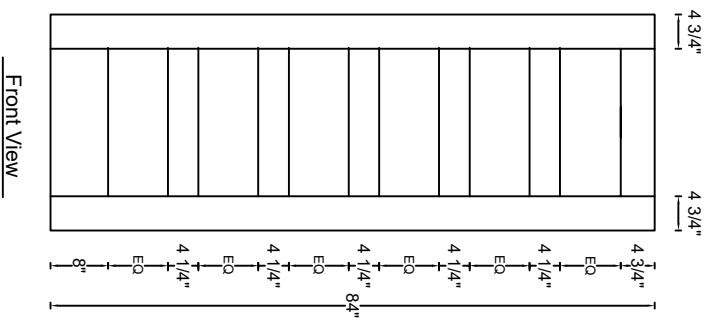

ROYAL DOOR
AND TRIM SUPPLIES LTD.

Style: #576

Height: 80", 84", 90", 96"

Thickness: 1-3/8"

Profile:

Cross Section - Side Rail

Notes:

ROYAL DOOR
AND TRIM SUPPLIES LTD.

Style: #576

Height: 80", 84", 90", 96"

Thickness: 1-3/4"

Profile:

Notes: