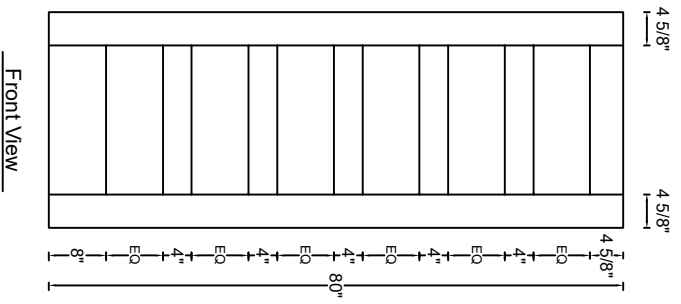

ROYAL DOOR
AND TRIM SUPPLIES LTD.

Style: #576

Height: 80", 84", 90", 96"

Thickness: 1-3/8"

Profile:

Cross Section - Side Rail

Notes:

ROYAL DOOR
AND TRIM SUPPLIES LTD.

Style: #576

Height: 80", 84", 90", 96"

Thickness: 1-3/4"

Profile:

Notes: