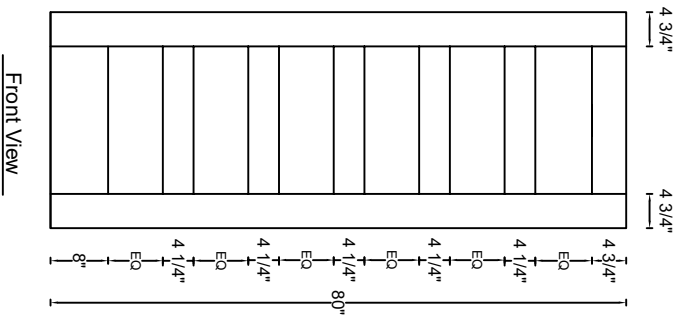

ROYAL DOOR
AND TRIM SUPPLIES LTD.

Style: #576

Height: 80", 84", 90", 96"

Thickness: 1-3/8"

Profile:

Cross Section - Side Rail

Notes:

ROYAL DOOR
AND TRIM SUPPLIES LTD.

Style: #576

Height: 80", 84", 90", 96"

Thickness: 1-3/4"

Profile:

Notes: