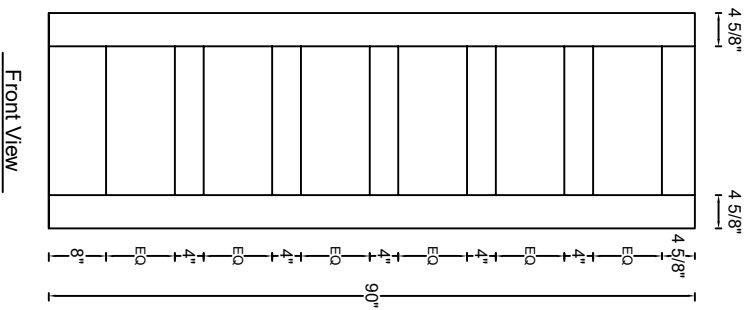

ROYAL DOOR
AND TRIM SUPPLIES LTD.

Style: #576

Height: 80", 84", 90", 96"

Thickness: 1-3/8"

Profile:

Cross Section - Side Rail

Notes:

ROYAL DOOR
AND TRIM SUPPLIES LTD.

Style: #576

Height: 80", 84", 90", 96"

Thickness: 1-3/4"

Profile:

Notes: