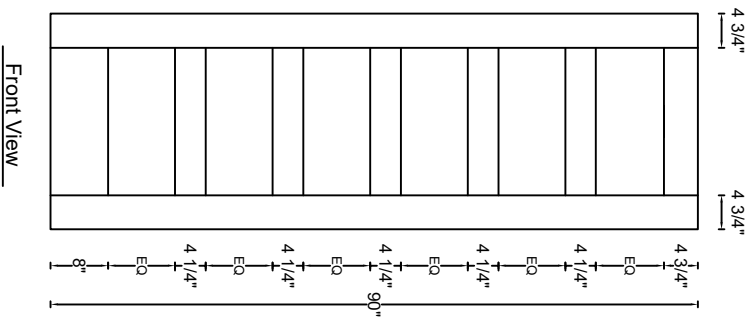

ROYAL DOOR
AND TRIM SUPPLIES LTD.

Style: #576

Height: 80", 84", 90", 96"

Thickness: 1-3/8"

Profile:

Cross Section - Side Rail

Notes:

ROYAL DOOR
AND TRIM SUPPLIES LTD.

Style: #576

Height: 80", 84", 90", 96"

Thickness: 1-3/4"

Profile:

Notes: