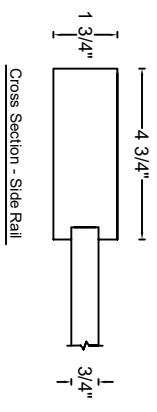

ROYAL DOOR
AND TRIM SUPPLIES LTD.

Style: #576

Height: 80", 84", 90", 96"

Thickness: 1-3/8"

Profile:

Cross Section - Side Rail

Notes:

ROYAL DOOR
AND TRIM SUPPLIES LTD.

Style: #576

Height: 80", 84", 90", 96"

Thickness: 1-3/4"

Profile:

Notes: