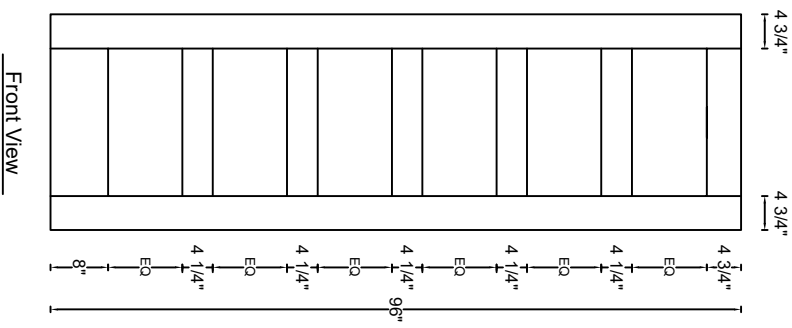

ROYAL DOOR
AND TRIM SUPPLIES LTD.

Style: #576

Height: 80", 84", 90", 96"

Thickness: 1-3/8"

Profile:

Cross Section - Side Rail

Notes:

ROYAL DOOR
AND TRIM SUPPLIES LTD.

Style: #576

Height: 80", 84", 90", 96"

Thickness: 1-3/4"

Profile:

Notes: