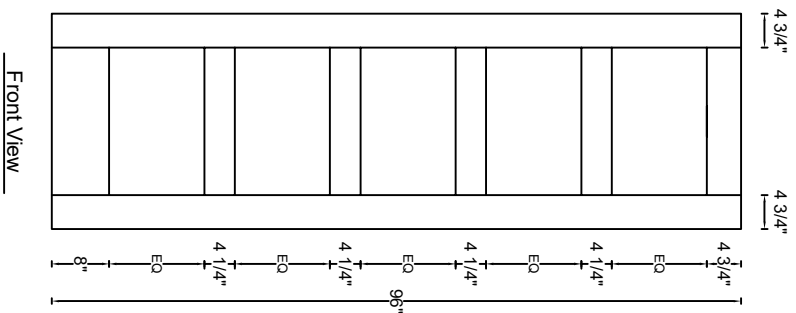

ROYAL DOOR
AND TRIM SUPPLIES LTD.

Style: #575

Height: 80", 84", 90", 96"

Thickness: 1-3/8"

Profile:

Notes:

ROYAL DOOR
AND TRIM SUPPLIES LTD.

Style: #575

Height: 80", 84", 90", 96"

Thickness: 1-3/4"

Profile:

Notes: