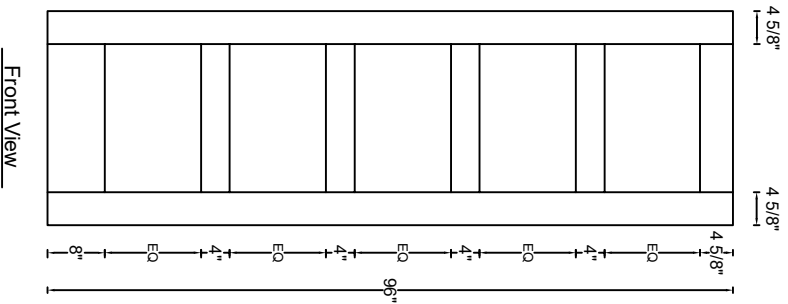

ROYAL DOOR
AND TRIM SUPPLIES LTD.

Style: #575

Height: 80", 84", 90", 96"

Thickness: 1-3/8"

Profile:

Notes:

ROYAL DOOR
AND TRIM SUPPLIES LTD.

Style: #575

Height: 80", 84", 90", 96"

Thickness: 1-3/4"

Profile:

Notes: