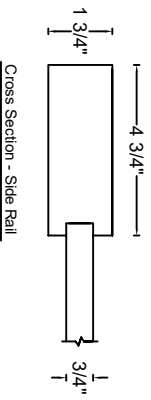

ROYAL DOOR
AND TRIM SUPPLIES LTD.

Style: #575

Height: 80", 84", 90", 96"

Thickness: 1-3/8"

Profile:

Notes:

ROYAL DOOR
AND TRIM SUPPLIES LTD.

Style: #575

Height: 80", 84", 90", 96"

Thickness: 1-3/4"

Profile:

Notes: