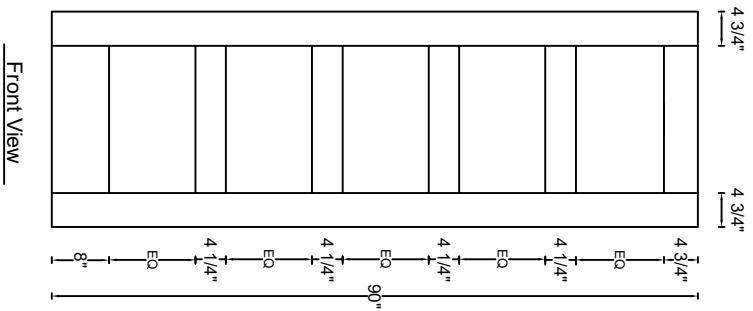

ROYAL DOOR
AND TRIM SUPPLIES LTD.

Style: #575

Height: 80", 84", 90", 96"

Thickness: 1-3/8"

Profile:

Notes:

ROYAL DOOR
AND TRIM SUPPLIES LTD.

Style: #575

Height: 80", 84", 90", 96"

Thickness: 1-3/4"

Profile:

Notes: