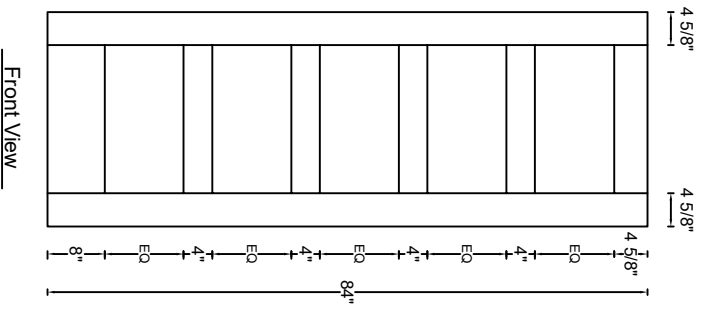

ROYAL DOOR
AND TRIM SUPPLIES LTD.

Style: #575

Height: 80", 84", 90", 96"

Thickness: 1-3/8"

Profile:

Notes:

ROYAL DOOR
AND TRIM SUPPLIES LTD.

Style: #575

Height: 80", 84", 90", 96"

Thickness: 1-3/4"

Profile:

Notes: