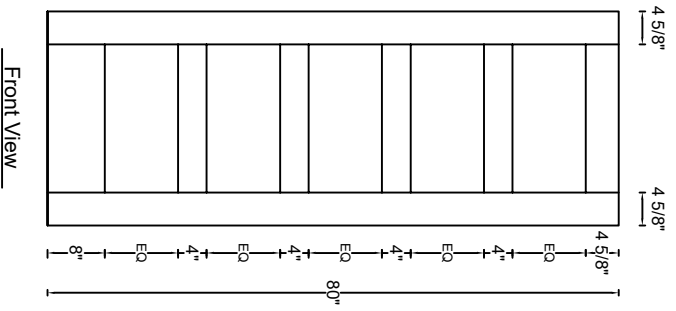

ROYAL DOOR
AND TRIM SUPPLIES LTD.

Style: #575

Height: 80", 84", 90", 96"

Thickness: 1-3/8"

Profile:

Notes:

ROYAL DOOR
AND TRIM SUPPLIES LTD.

Style: #575

Height: 80", 84", 90", 96"

Thickness: 1-3/4"

Profile:

Notes: