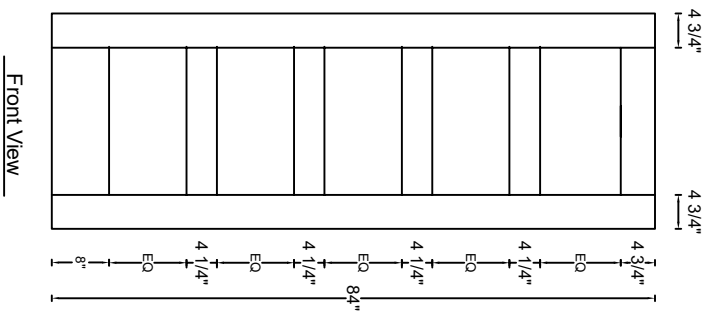

ROYAL DOOR
AND TRIM SUPPLIES LTD.

Style: #575

Height: 80", 84", 90", 96"

Thickness: 1-3/8"

Profile:

Notes:

ROYAL DOOR
AND TRIM SUPPLIES LTD.

Style: #575

Height: 80", 84", 90", 96"

Thickness: 1-3/4"

Profile:

Notes: