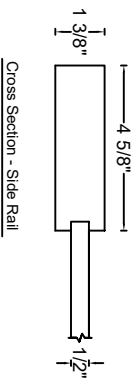

ROYAL DOOR
AND TRIM SUPPLIES LTD.

Style: #575

Height: 80", 84", 90", 96"

Thickness: 1-3/8"

Profile:

Notes:

ROYAL DOOR
AND TRIM SUPPLIES LTD.

Style: #575

Height: 80", 84", 90", 96"

Thickness: 1-3/4"

Profile:

Notes: