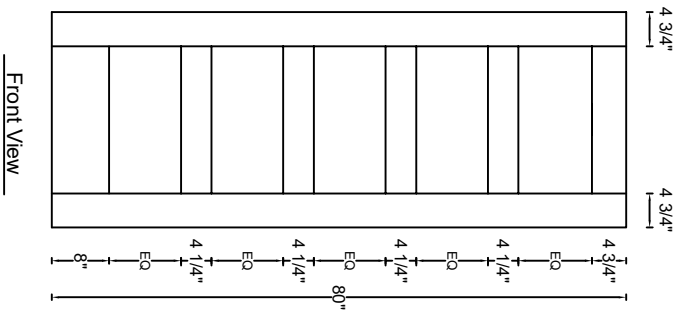

ROYAL DOOR
AND TRIM SUPPLIES LTD.

Style: #575

Height: 80", 84", 90", 96"

Thickness: 1-3/8"

Profile:

Notes:

ROYAL DOOR
AND TRIM SUPPLIES LTD.

Style: #575

Height: 80", 84", 90", 96"

Thickness: 1-3/4"

Profile:

Notes: