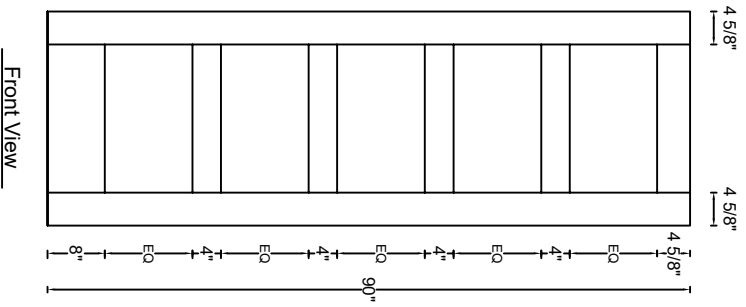

ROYAL DOOR
AND TRIM SUPPLIES LTD.

Style: #575

Height: 80", 84", 90", 96"

Thickness: 1-3/8"

Profile:

Notes:

ROYAL DOOR
AND TRIM SUPPLIES LTD.

Style: #575

Height: 80", 84", 90", 96"

Thickness: 1-3/4"

Profile:

Notes: