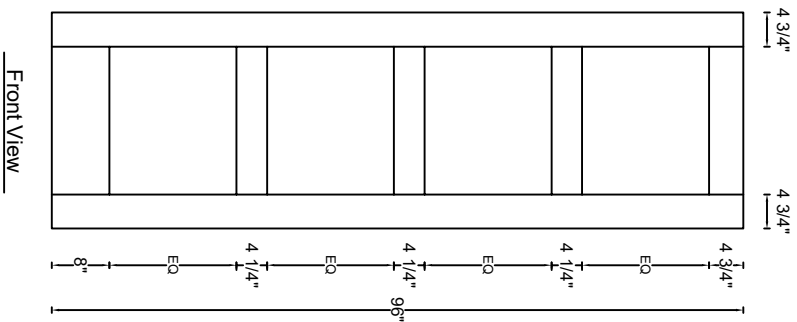

ROYAL DOOR
AND TRIM SUPPLIES LTD.

Style: #574

Height: 80", 84", 90", 96"

Thickness: 1-3/8"

Profile:

Notes:

ROYAL DOOR
AND TRIM SUPPLIES LTD.

Style: #574

Height: 80", 84", 90", 96"

Thickness: 1-3/4"

Profile:

Notes: