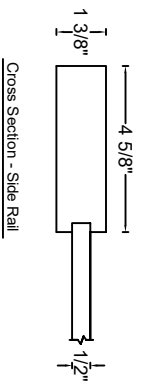

ROYAL DOOR
AND TRIM SUPPLIES LTD.

Style: #574

Height: 80", 84", 90", 96"

Thickness: 1-3/8"

Profile:

Notes:

ROYAL DOOR
AND TRIM SUPPLIES LTD.

Style: #574

Height: 80", 84", 90", 96"

Thickness: 1-3/4"

Profile:

Notes: