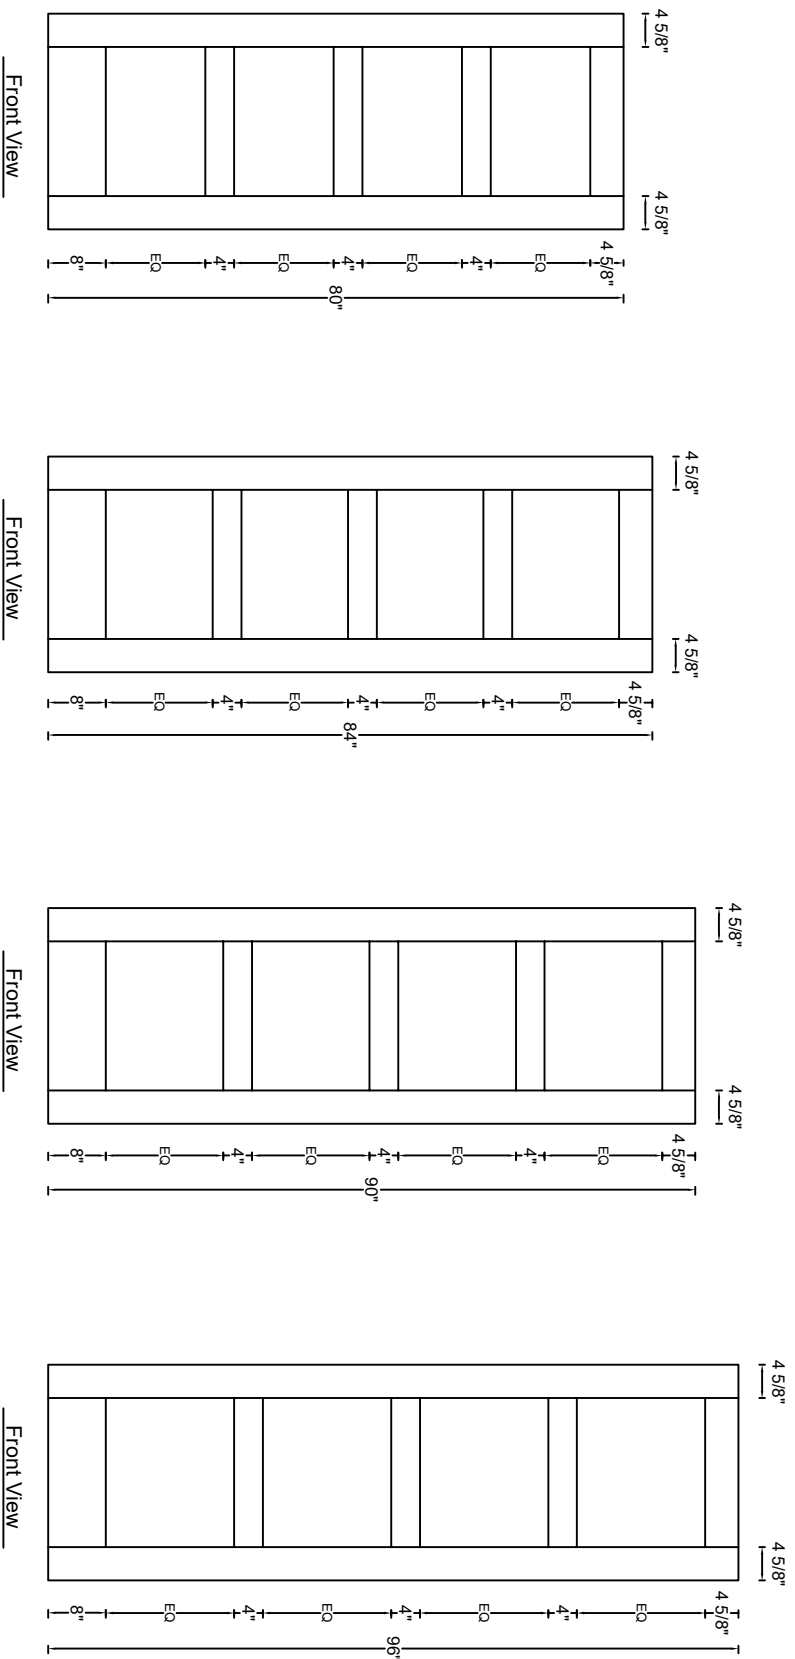

ROYAL DOOR
AND TRIM SUPPLIES LTD.

Style: #574

Height: 80", 84", 90", 96"

Thickness: 1-3/8"

Profile:

Notes:

ROYAL DOOR
AND TRIM SUPPLIES LTD.

Style: #574

Height: 80", 84", 90", 96"

Thickness: 1-3/4"

Profile:

Notes: