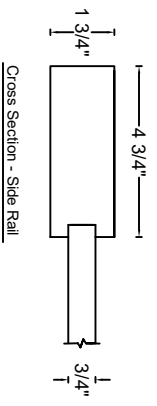

ROYAL DOOR
AND TRIM SUPPLIES LTD.

Style: #574

Height: 80", 84", 90", 96"

Thickness: 1-3/8"

Profile:

Notes:

ROYAL DOOR
AND TRIM SUPPLIES LTD.

Style: #574

Height: 80", 84", 90", 96"

Thickness: 1-3/4"

Profile:

Notes: