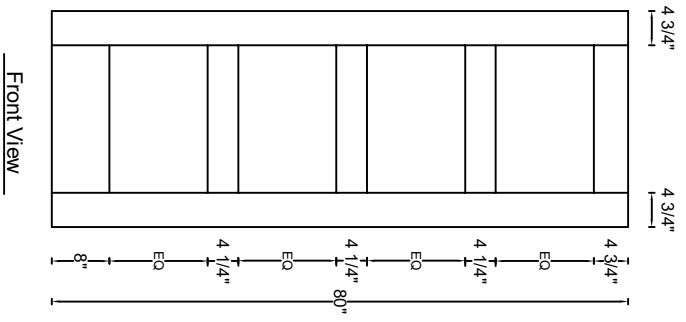

ROYAL DOOR
AND TRIM SUPPLIES LTD.

Style: #574

Height: 80", 84", 90", 96"

Thickness: 1-3/8"

Profile:

Notes:

ROYAL DOOR
AND TRIM SUPPLIES LTD.

Style: #574

Height: 80", 84", 90", 96"

Thickness: 1-3/4"

Profile:

Notes: