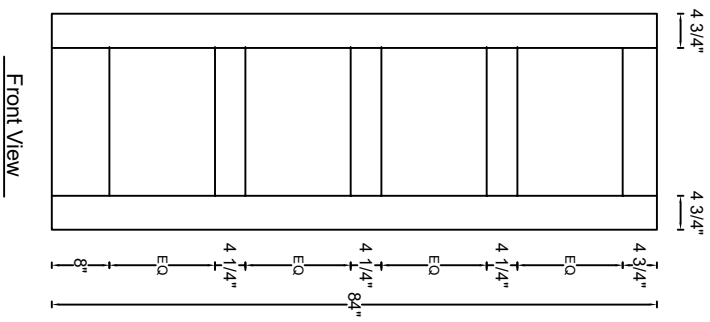

ROYAL DOOR
AND TRIM SUPPLIES LTD.

Style: #574

Height: 80", 84", 90", 96"

Thickness: 1-3/8"

Profile:

Notes:

ROYAL DOOR
AND TRIM SUPPLIES LTD.

Style: #574

Height: 80", 84", 90", 96"

Thickness: 1-3/4"

Profile:

Notes: