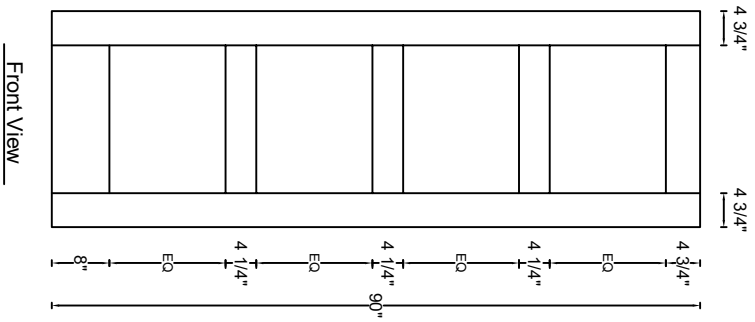

ROYAL DOOR
AND TRIM SUPPLIES LTD.

Style: #574

Height: 80", 84", 90", 96"

Thickness: 1-3/8"

Profile:

Notes:

ROYAL DOOR
AND TRIM SUPPLIES LTD.

Style: #574

Height: 80", 84", 90", 96"

Thickness: 1-3/4"

Profile:

Notes: