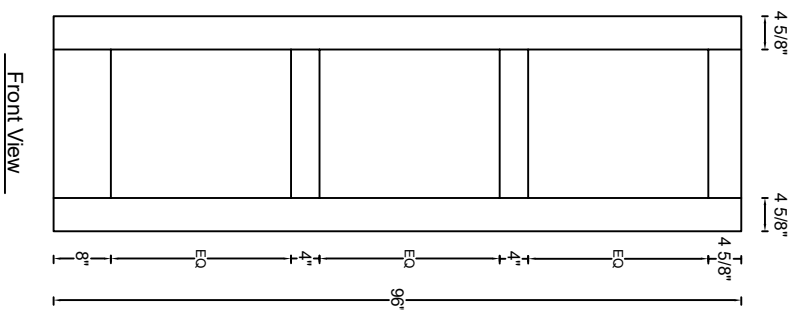

ROYAL DOOR
AND TRIM SUPPLIES LTD.

Style: #573

Height: 80", 84", 90", 96"

Thickness: 1-3/8"

Profile:

Notes:

ROYAL DOOR
AND TRIM SUPPLIES LTD.

Style: #573

Height: 80" , 84" , 90" , 96"

Thickness: 1-3/4"

Profile:

Notes: