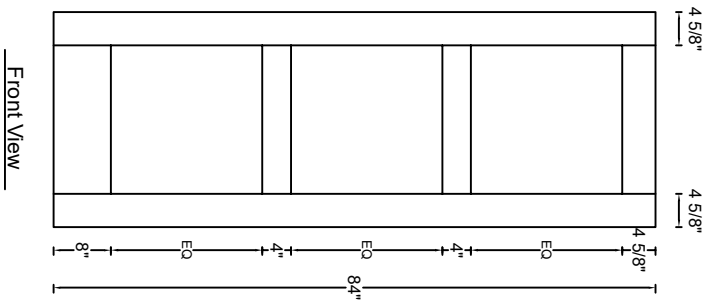

ROYAL DOOR
AND TRIM SUPPLIES LTD.

Style: #573

Height: 80", 84", 90", 96"

Thickness: 1-3/8"

Profile:

Notes:

ROYAL DOOR
AND TRIM SUPPLIES LTD.

Style: #573

Height: 80" , 84" , 90" , 96"

Thickness: 1-3/4"

Profile:

Notes: