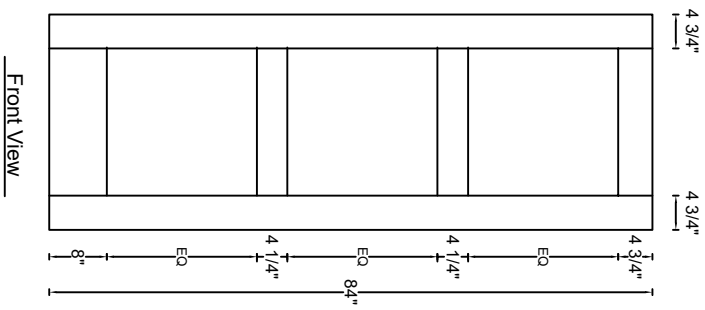

ROYAL DOOR
AND TRIM SUPPLIES LTD.

Style: #573

Height: 80", 84", 90", 96"

Thickness: 1-3/8"

Profile:

Notes:

ROYAL DOOR
AND TRIM SUPPLIES LTD.

Style: #573

Height: 80" , 84" , 90" , 96"

Thickness: 1-3/4"

Profile:

Notes: