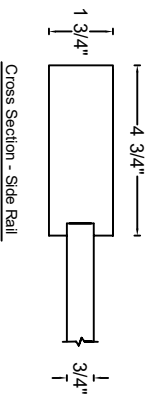

ROYAL DOOR
AND TRIM SUPPLIES LTD.

Style: #573

Height: 80", 84", 90", 96"

Thickness: 1-3/8"

Profile:

Notes:

ROYAL DOOR
AND TRIM SUPPLIES LTD.

Style: #573

Height: 80" , 84" , 90" , 96"

Thickness: 1-3/4"

Profile:

Notes: