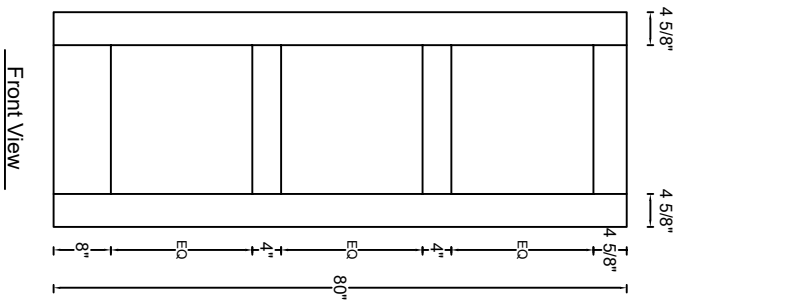

ROYAL DOOR
AND TRIM SUPPLIES LTD.

Style: #573

Height: 80", 84", 90", 96"

Thickness: 1-3/8"

Profile:

Notes:

ROYAL DOOR
AND TRIM SUPPLIES LTD.

Style: #573

Height: 80" , 84" , 90" , 96"

Thickness: 1-3/4"

Profile:

Notes: