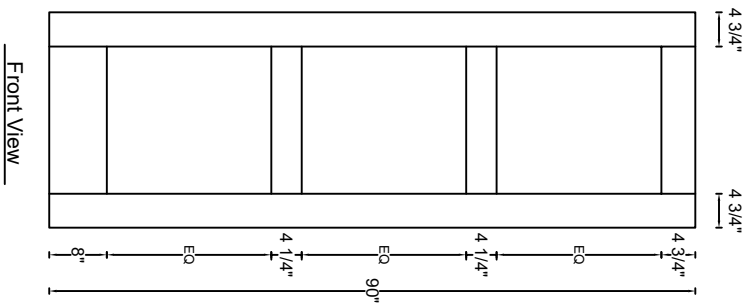

ROYAL DOOR
AND TRIM SUPPLIES LTD.

Style: #573

Height: 80", 84", 90", 96"

Thickness: 1-3/8"

Profile:

Notes:

ROYAL DOOR
AND TRIM SUPPLIES LTD.

Style: #573

Height: 80" , 84" , 90" , 96"

Thickness: 1-3/4"

Profile:

Notes: