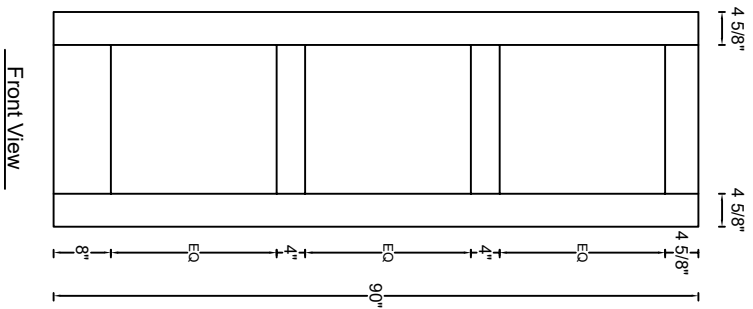

ROYAL DOOR
AND TRIM SUPPLIES LTD.

Style: #573

Height: 80", 84", 90", 96"

Thickness: 1-3/8"

Profile:

Notes:

ROYAL DOOR
AND TRIM SUPPLIES LTD.

Style: #573

Height: 80" , 84" , 90" , 96"

Thickness: 1-3/4"

Profile:

Notes: