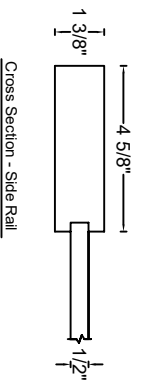

ROYAL DOOR
AND TRIM SUPPLIES LTD.

Style: #573

Height: 80", 84", 90", 96"

Thickness: 1-3/8"

Profile:

Notes:

ROYAL DOOR
AND TRIM SUPPLIES LTD.

Style: #573

Height: 80" , 84" , 90" , 96"

Thickness: 1-3/4"

Profile:

Notes: