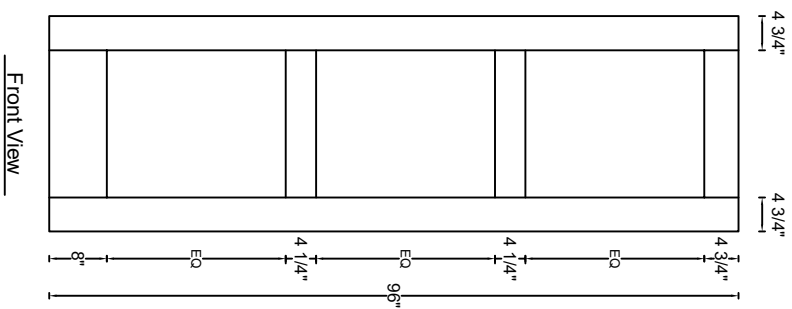

ROYAL DOOR
AND TRIM SUPPLIES LTD.

Style: #573

Height: 80", 84", 90", 96"

Thickness: 1-3/8"

Profile:

Notes:

ROYAL DOOR
AND TRIM SUPPLIES LTD.

Style: #573

Height: 80" , 84" , 90" , 96"

Thickness: 1-3/4"

Profile:

Notes: