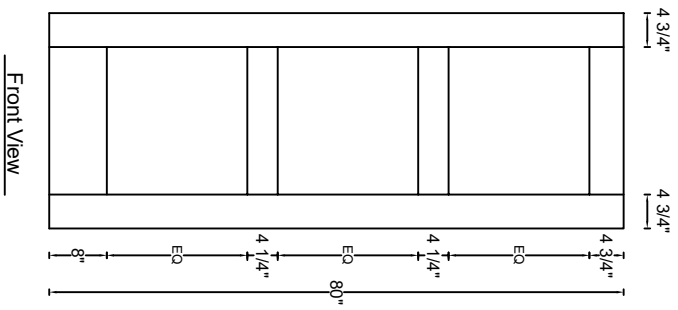

ROYAL DOOR
AND TRIM SUPPLIES LTD.

Style: #573

Height: 80", 84", 90", 96"

Thickness: 1-3/8"

Profile:

Notes:

ROYAL DOOR
AND TRIM SUPPLIES LTD.

Style: #573

Height: 80" , 84" , 90" , 96"

Thickness: 1-3/4"

Profile:

Notes: