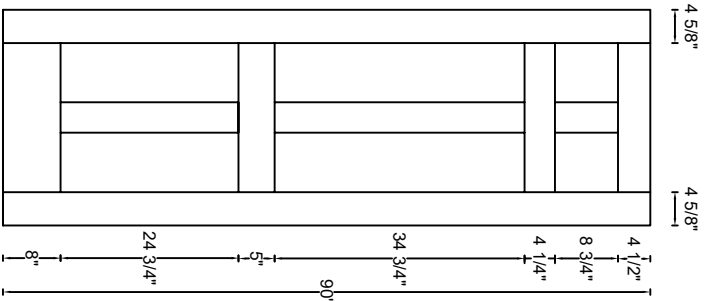

ROYAL DOOR
AND TRIM SUPPLIES LTD.

Style: #564

Height: 80", 84", 90", 96"

Thickness: 1-3/8"

Profile:

Notes:

ROYAL DOOR
AND TRIM SUPPLIES LTD.

Style: #564

Height: 80", 84", 90", 96"

Thickness: 1-3/4"

Profile:

Notes: