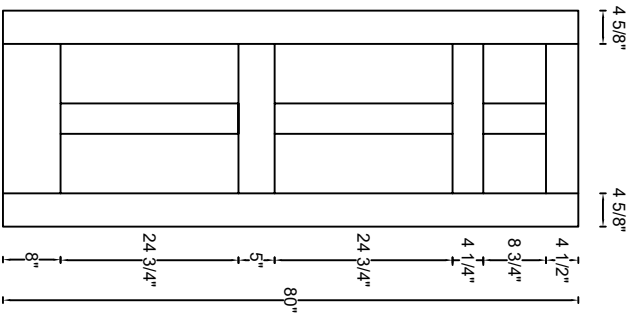

ROYAL DOOR
AND TRIM SUPPLIES LTD.

Style: #564

Height: 80", 84", 90", 96"

Thickness: 1-3/8"

Profile:

Notes:

ROYAL DOOR
AND TRIM SUPPLIES LTD.

Style: #564

Height: 80", 84", 90", 96"

Thickness: 1-3/4"

Profile:

Notes: