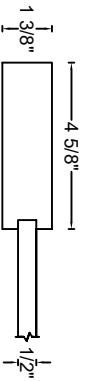

ROYAL DOOR
AND TRIM SUPPLIES LTD.

Style: #564

Height: 80", 84", 90", 96"

Thickness: 1-3/8"

Profile:

Notes:

ROYAL DOOR
AND TRIM SUPPLIES LTD.

Style: #564

Height: 80", 84", 90", 96"

Thickness: 1-3/4"

Profile:

Notes: