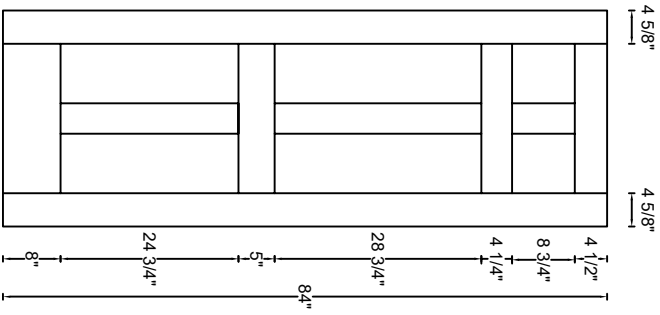

ROYAL DOOR
AND TRIM SUPPLIES LTD.

Style: #564

Height: 80", 84", 90", 96"

Thickness: 1-3/8"

Profile:

Notes:

ROYAL DOOR
AND TRIM SUPPLIES LTD.

Style: #564

Height: 80", 84", 90", 96"

Thickness: 1-3/4"

Profile:

Notes: