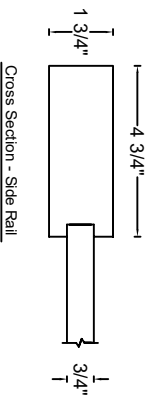

ROYAL DOOR
AND TRIM SUPPLIES LTD.

Style: #564

Height: 80", 84", 90", 96"

Thickness: 1-3/8"

Profile:

Notes:

ROYAL DOOR
AND TRIM SUPPLIES LTD.

Style: #564

Height: 80", 84", 90", 96"

Thickness: 1-3/4"

Profile:

Notes: