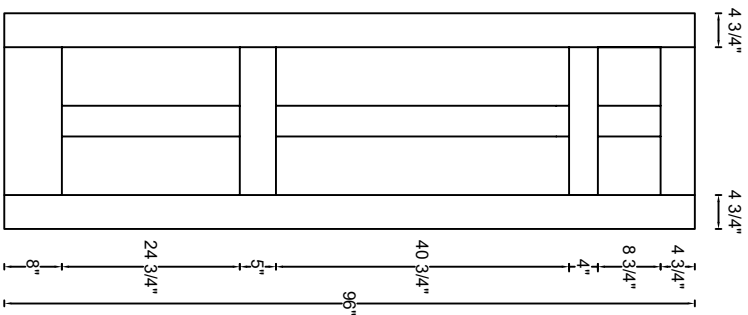

ROYAL DOOR
AND TRIM SUPPLIES LTD.

Style: #564

Height: 80", 84", 90", 96"

Thickness: 1-3/8"

Profile:

Notes:

ROYAL DOOR
AND TRIM SUPPLIES LTD.

Style: #564

Height: 80", 84", 90", 96"

Thickness: 1-3/4"

Profile:

Notes: