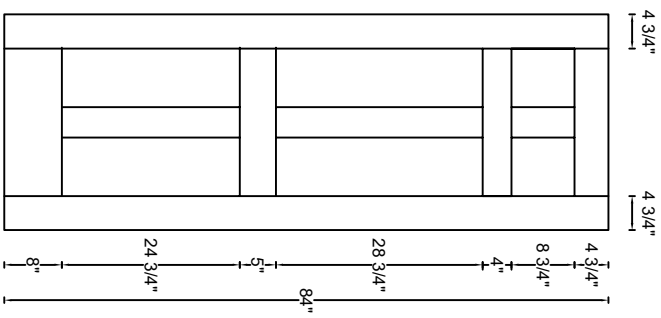

ROYAL DOOR
AND TRIM SUPPLIES LTD.

Style: #564

Height: 80", 84", 90", 96"

Thickness: 1-3/8"

Profile:

Notes:

ROYAL DOOR
AND TRIM SUPPLIES LTD.

Style: #564

Height: 80", 84", 90", 96"

Thickness: 1-3/4"

Profile:

Notes: