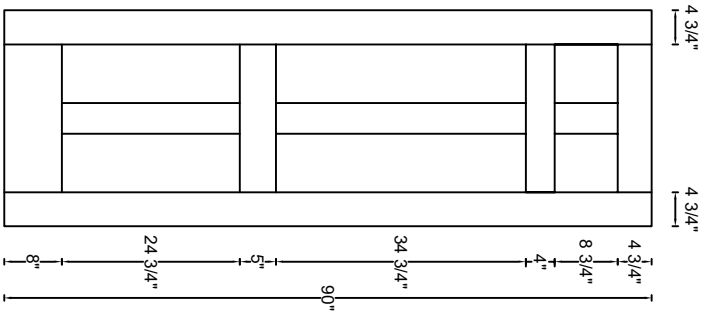

ROYAL DOOR
AND TRIM SUPPLIES LTD.

Style: #564

Height: 80", 84", 90", 96"

Thickness: 1-3/8"

Profile:

Notes:

ROYAL DOOR
AND TRIM SUPPLIES LTD.

Style: #564

Height: 80", 84", 90", 96"

Thickness: 1-3/4"

Profile:

Notes: