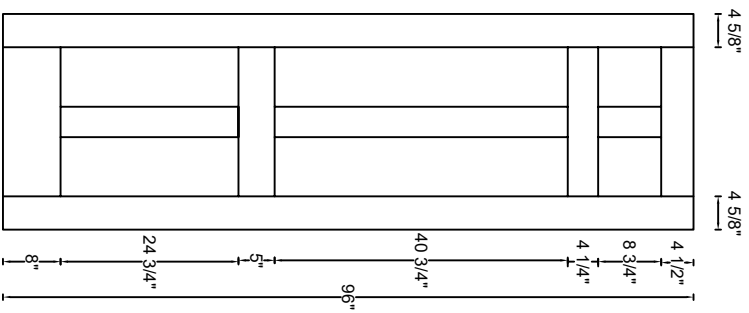

ROYAL DOOR
AND TRIM SUPPLIES LTD.

Style: #564

Height: 80", 84", 90", 96"

Thickness: 1-3/8"

Profile:

Notes:

ROYAL DOOR
AND TRIM SUPPLIES LTD.

Style: #564

Height: 80", 84", 90", 96"

Thickness: 1-3/4"

Profile:

Notes: