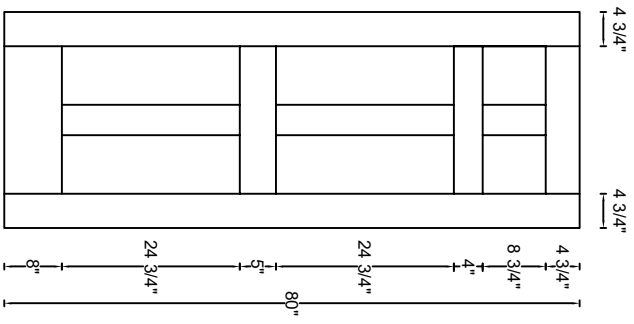

ROYAL DOOR
AND TRIM SUPPLIES LTD.

Style: #564

Height: 80", 84", 90", 96"

Thickness: 1-3/8"

Profile:

Notes:

ROYAL DOOR
AND TRIM SUPPLIES LTD.

Style: #564

Height: 80", 84", 90", 96"

Thickness: 1-3/4"

Profile:

Notes: