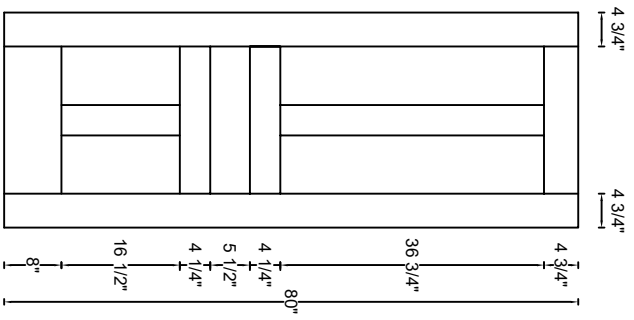

ROYAL DOOR
AND TRIM SUPPLIES LTD.

Style: #555

Height: 80" , 84" , 90" , 96"

Thickness: 1-3/8"

Profile:

Notes:

ROYAL DOOR
AND TRIM SUPPLIES LTD.

Style: #555

Height: 80", 84", 90", 96"

Thickness: 1-3/4"

Profile:

Notes: