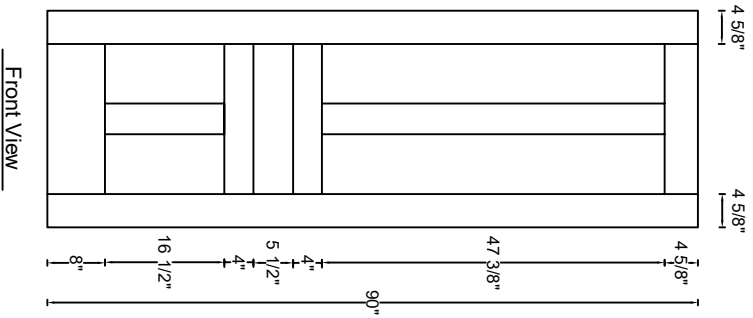

ROYAL DOOR
AND TRIM SUPPLIES LTD.

Style: #555

Height: 80" , 84" , 90" , 96"

Thickness: 1-3/8"

Profile:

Notes:

ROYAL DOOR
AND TRIM SUPPLIES LTD.

Style: #555

Height: 80", 84", 90", 96"

Thickness: 1-3/4"

Profile:

Notes: