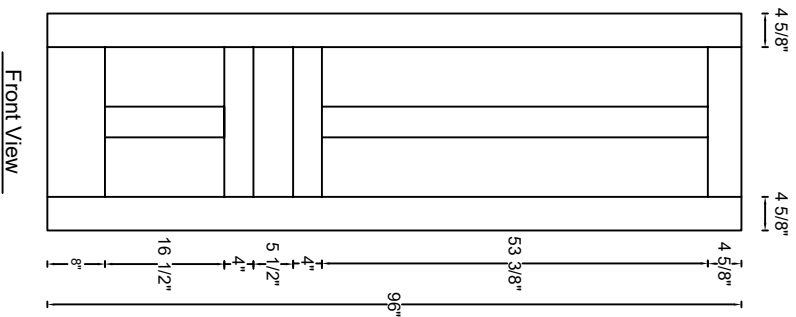

ROYAL DOOR
AND TRIM SUPPLIES LTD.

Style: #555

Height: 80" , 84" , 90" , 96"

Thickness: 1-3/8"

Profile:

Notes:

ROYAL DOOR
AND TRIM SUPPLIES LTD.

Style: #555

Height: 80", 84", 90", 96"

Thickness: 1-3/4"

Profile:

Notes: