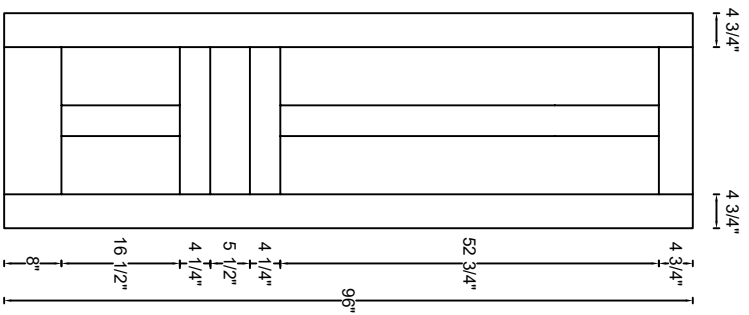

ROYAL DOOR
AND TRIM SUPPLIES LTD.

Style: #555

Height: 80" , 84" , 90" , 96"

Thickness: 1-3/8"

Profile:

Notes:

ROYAL DOOR
AND TRIM SUPPLIES LTD.

Style: #555

Height: 80", 84", 90", 96"

Thickness: 1-3/4"

Profile:

Notes: