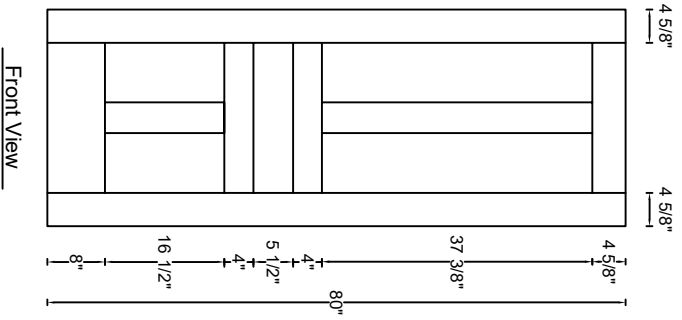

ROYAL DOOR
AND TRIM SUPPLIES LTD.

Style: #555

Height: 80" , 84" , 90" , 96"

Thickness: 1-3/8"

Profile:

Notes:

ROYAL DOOR
AND TRIM SUPPLIES LTD.

Style: #555

Height: 80", 84", 90", 96"

Thickness: 1-3/4"

Profile:

Notes: