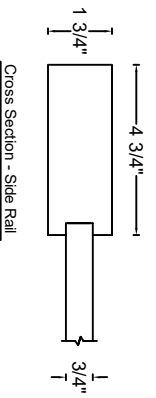

ROYAL DOOR
AND TRIM SUPPLIES LTD.

Style: #555

Height: 80" , 84" , 90" , 96"

Thickness: 1-3/8"

Profile:

Notes:

ROYAL DOOR
AND TRIM SUPPLIES LTD.

Style: #555

Height: 80", 84", 90", 96"

Thickness: 1-3/4"

Profile:

Notes: