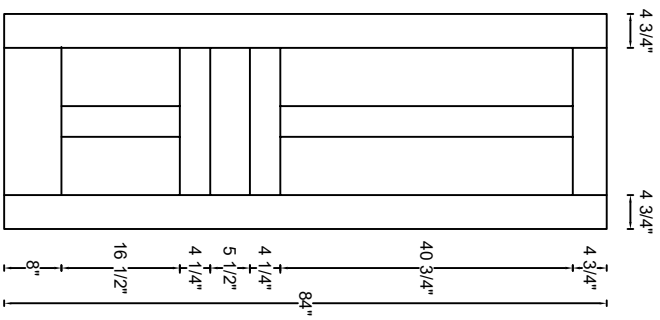

ROYAL DOOR
AND TRIM SUPPLIES LTD.

Style: #555

Height: 80" , 84" , 90" , 96"

Thickness: 1-3/8"

Profile:

Notes:

ROYAL DOOR
AND TRIM SUPPLIES LTD.

Style: #555

Height: 80", 84", 90", 96"

Thickness: 1-3/4"

Profile:

Notes: