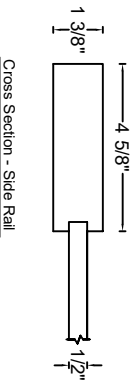

ROYAL DOOR
AND TRIM SUPPLIES LTD.

Style: #555

Height: 80" , 84" , 90" , 96"

Thickness: 1-3/8"

Profile:

Notes:

ROYAL DOOR
AND TRIM SUPPLIES LTD.

Style: #555

Height: 80", 84", 90", 96"

Thickness: 1-3/4"

Profile:

Notes: