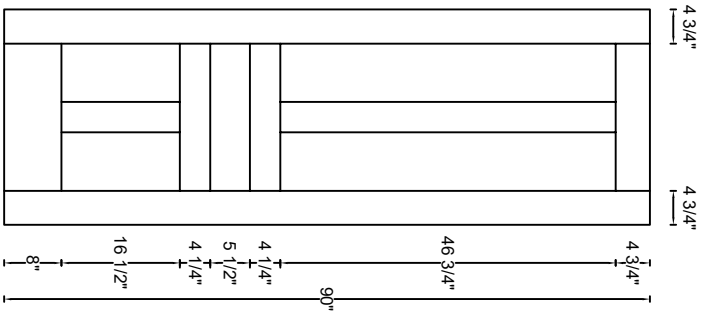

ROYAL DOOR
AND TRIM SUPPLIES LTD.

Style: #555

Height: 80" , 84" , 90" , 96"

Thickness: 1-3/8"

Profile:

Notes:

ROYAL DOOR
AND TRIM SUPPLIES LTD.

Style: #555

Height: 80", 84", 90", 96"

Thickness: 1-3/4"

Profile:

Notes: