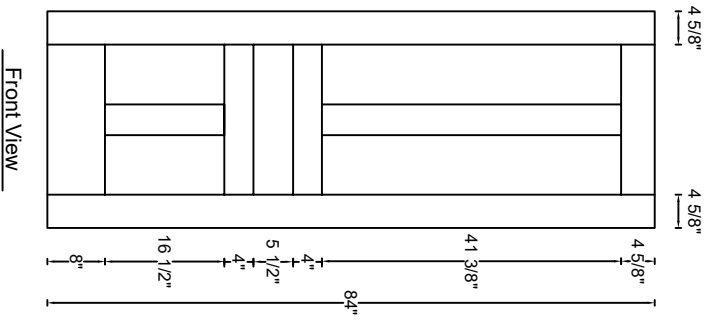

ROYAL DOOR
AND TRIM SUPPLIES LTD.

Style: #555

Height: 80" , 84" , 90" , 96"

Thickness: 1-3/8"

Profile:

Notes:

ROYAL DOOR
AND TRIM SUPPLIES LTD.

Style: #555

Height: 80", 84", 90", 96"

Thickness: 1-3/4"

Profile:

Notes: