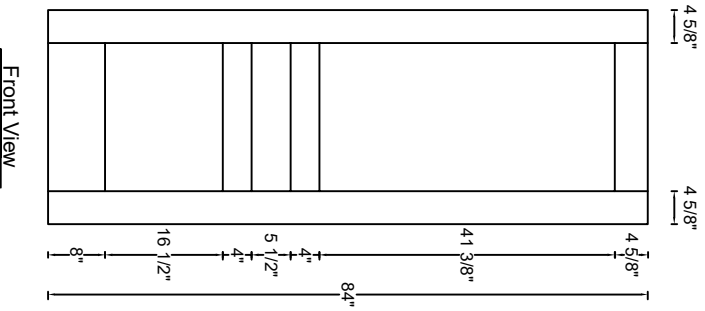

ROYAL DOOR
AND TRIM SUPPLIES LTD.

Style: #540

Height: 80", 84", 90", 96"

Thickness: 1-3/8"

Profile:

Notes:

ROYAL DOOR
AND TRIM SUPPLIES LTD.

Style: #540

Height: 80", 84", 90", 96"

Thickness: 1-3/4"

Profile:

Notes: