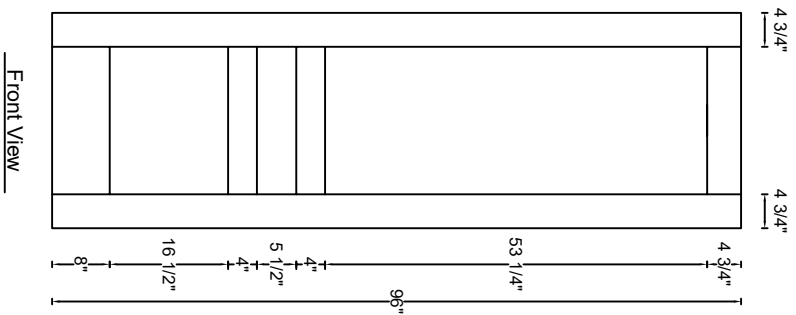

ROYAL DOOR
AND TRIM SUPPLIES LTD.

Style: #540

Height: 80", 84", 90", 96"

Thickness: 1-3/8"

Profile:

Notes:

ROYAL DOOR
AND TRIM SUPPLIES LTD.

Style: #540

Height: 80", 84", 90", 96"

Thickness: 1-3/4"

Profile:

Notes: