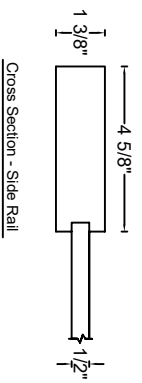

ROYAL DOOR
AND TRIM SUPPLIES LTD.

Style: #540

Height: 80", 84", 90", 96"

Thickness: 1-3/8"

Profile:

Notes:

ROYAL DOOR
AND TRIM SUPPLIES LTD.

Style: #540

Height: 80", 84", 90", 96"

Thickness: 1-3/4"

Profile:

Notes: