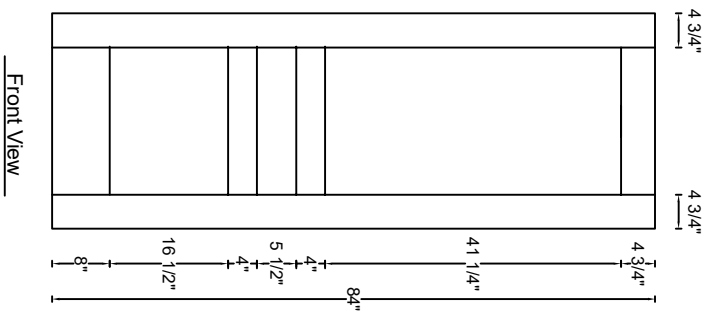

ROYAL DOOR
AND TRIM SUPPLIES LTD.

Style: #540

Height: 80", 84", 90", 96"

Thickness: 1-3/8"

Profile:

Notes:

ROYAL DOOR
AND TRIM SUPPLIES LTD.

Style: #540

Height: 80", 84", 90", 96"

Thickness: 1-3/4"

Profile:

Notes: