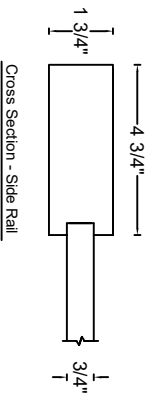

ROYAL DOOR
AND TRIM SUPPLIES LTD.

Style: #540

Height: 80", 84", 90", 96"

Thickness: 1-3/8"

Profile:

Notes:

ROYAL DOOR
AND TRIM SUPPLIES LTD.

Style: #540

Height: 80", 84", 90", 96"

Thickness: 1-3/4"

Profile:

Notes: