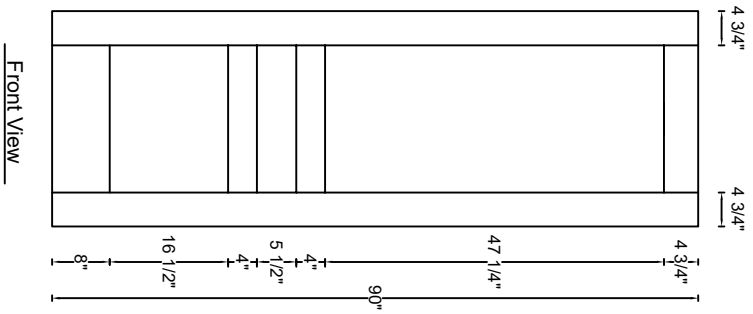

ROYAL DOOR
AND TRIM SUPPLIES LTD.

Style: #540

Height: 80", 84", 90", 96"

Thickness: 1-3/8"

Profile:

Notes:

ROYAL DOOR
AND TRIM SUPPLIES LTD.

Style: #540

Height: 80", 84", 90", 96"

Thickness: 1-3/4"

Profile:

Notes: