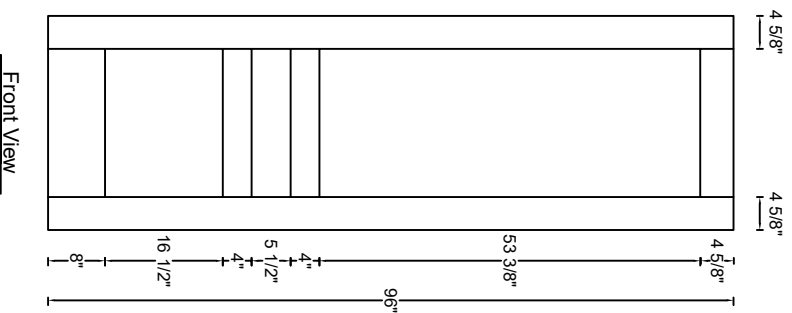

ROYAL DOOR
AND TRIM SUPPLIES LTD.

Style: #540

Height: 80", 84", 90", 96"

Thickness: 1-3/8"

Profile:

Notes:

ROYAL DOOR
AND TRIM SUPPLIES LTD.

Style: #540

Height: 80", 84", 90", 96"

Thickness: 1-3/4"

Profile:

Notes: