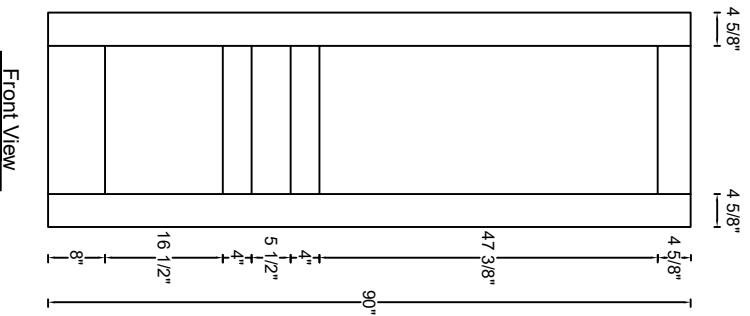

ROYAL DOOR
AND TRIM SUPPLIES LTD.

Style: #540

Height: 80", 84", 90", 96"

Thickness: 1-3/8"

Profile:

Notes:

ROYAL DOOR
AND TRIM SUPPLIES LTD.

Style: #540

Height: 80", 84", 90", 96"

Thickness: 1-3/4"

Profile:

Notes: