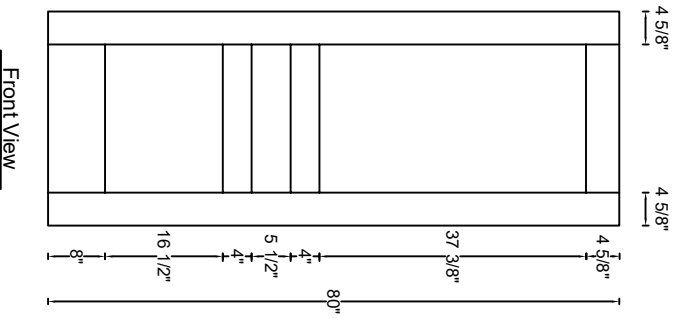

ROYAL DOOR
AND TRIM SUPPLIES LTD.

Style: #540

Height: 80", 84", 90", 96"

Thickness: 1-3/8"

Profile:

Notes:

ROYAL DOOR
AND TRIM SUPPLIES LTD.

Style: #540

Height: 80", 84", 90", 96"

Thickness: 1-3/4"

Profile:

Notes: