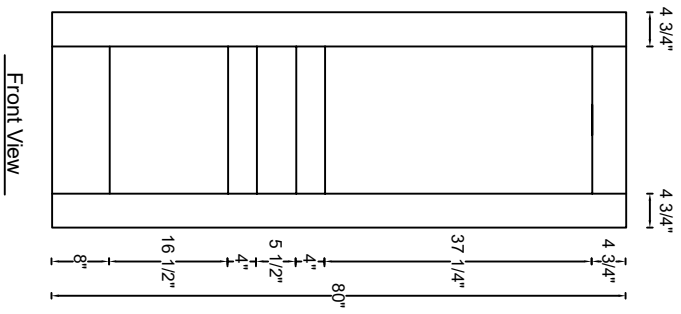

ROYAL DOOR
AND TRIM SUPPLIES LTD.

Style: #540

Height: 80", 84", 90", 96"

Thickness: 1-3/8"

Profile:

Notes:

ROYAL DOOR
AND TRIM SUPPLIES LTD.

Style: #540

Height: 80", 84", 90", 96"

Thickness: 1-3/4"

Profile:

Notes: