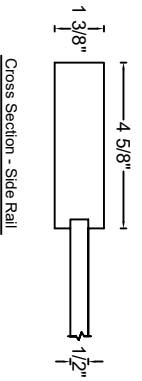

ROYAL DOOR
AND TRIM SUPPLIES LTD.

Style: #530

Height: 80", 84", 90", 96"

Thickness: 1-3/8"

Profile:

Notes:

ROYAL DOOR
AND TRIM SUPPLIES LTD.

Style: #530

Height: 80" , 84" , 90" , 96"

Thickness: 1-3/4"

Profile:

Notes: