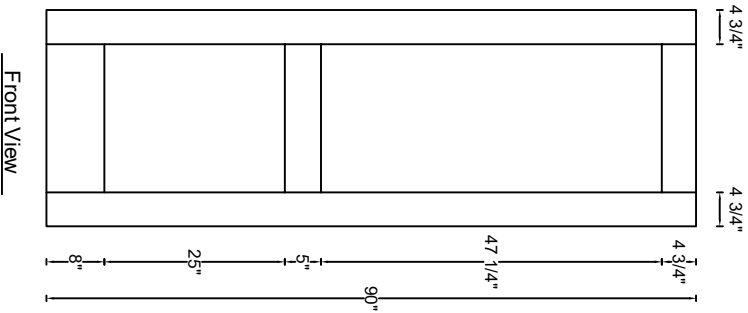

ROYAL DOOR
AND TRIM SUPPLIES LTD.

Style: #530

Height: 80", 84", 90", 96"

Thickness: 1-3/8"

Profile:

Notes:

ROYAL DOOR
AND TRIM SUPPLIES LTD.

Style: #530

Height: 80" , 84" , 90" , 96"

Thickness: 1-3/4"

Profile:

Notes: