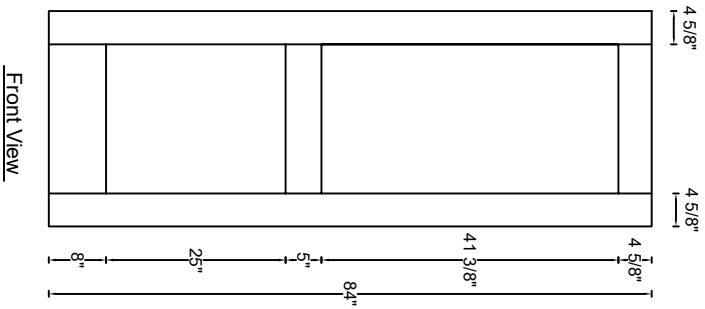

ROYAL DOOR
AND TRIM SUPPLIES LTD.

Style: #530

Height: 80", 84", 90", 96"

Thickness: 1-3/8"

Profile:

Notes:

ROYAL DOOR
AND TRIM SUPPLIES LTD.

Style: #530

Height: 80" , 84" , 90" , 96"

Thickness: 1-3/4"

Profile:

Notes: