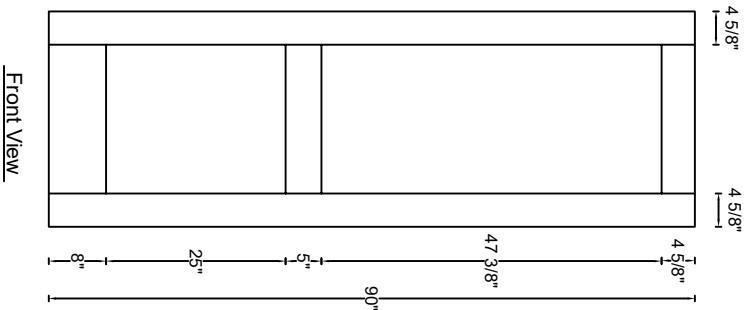

ROYAL DOOR
AND TRIM SUPPLIES LTD.

Style: #530

Height: 80", 84", 90", 96"

Thickness: 1-3/8"

Profile:

Notes:

ROYAL DOOR
AND TRIM SUPPLIES LTD.

Style: #530

Height: 80" , 84" , 90" , 96"

Thickness: 1-3/4"

Profile:

Notes: