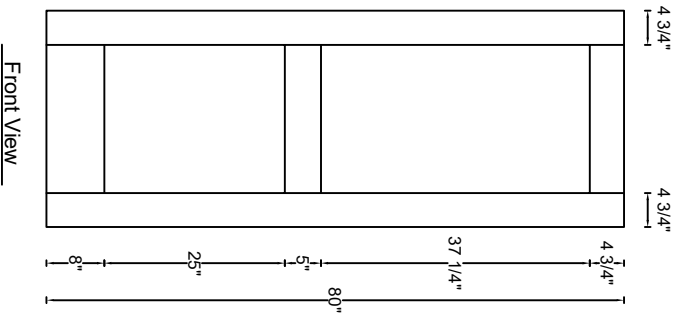

ROYAL DOOR
AND TRIM SUPPLIES LTD.

Style: #530

Height: 80", 84", 90", 96"

Thickness: 1-3/8"

Profile:

Notes:

ROYAL DOOR
AND TRIM SUPPLIES LTD.

Style: #530

Height: 80" , 84" , 90" , 96"

Thickness: 1-3/4"

Profile:

Notes: