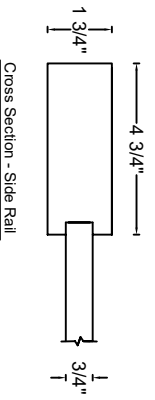

ROYAL DOOR
AND TRIM SUPPLIES LTD.

Style: #530

Height: 80", 84", 90", 96"

Thickness: 1-3/8"

Profile:

Notes:

ROYAL DOOR
AND TRIM SUPPLIES LTD.

Style: #530

Height: 80" , 84" , 90" , 96"

Thickness: 1-3/4"

Profile:

Notes: