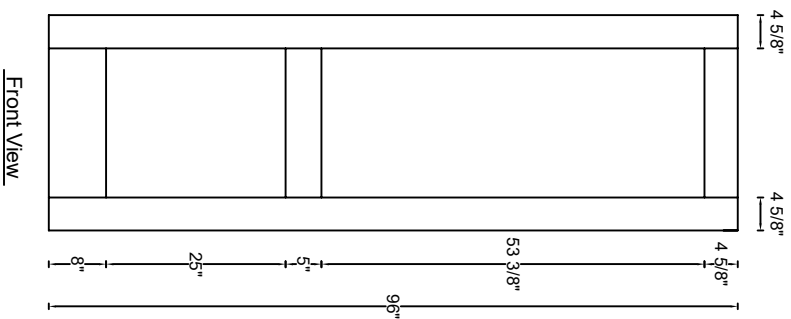

ROYAL DOOR
AND TRIM SUPPLIES LTD.

Style: #530

Height: 80", 84", 90", 96"

Thickness: 1-3/8"

Profile:

Notes:

ROYAL DOOR
AND TRIM SUPPLIES LTD.

Style: #530

Height: 80" , 84" , 90" , 96"

Thickness: 1-3/4"

Profile:

Notes: