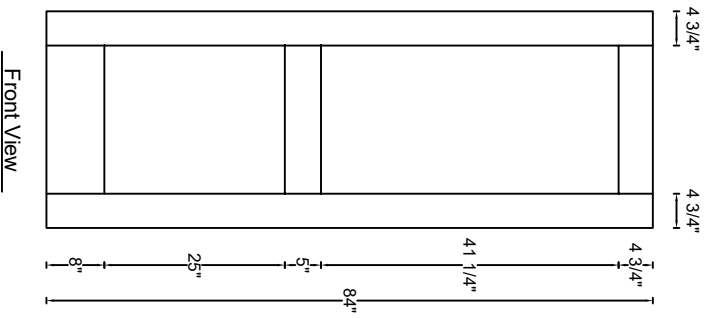

ROYAL DOOR
AND TRIM SUPPLIES LTD.

Style: #530

Height: 80", 84", 90", 96"

Thickness: 1-3/8"

Profile:

Notes:

ROYAL DOOR
AND TRIM SUPPLIES LTD.

Style: #530

Height: 80" , 84" , 90" , 96"

Thickness: 1-3/4"

Profile:

Notes: