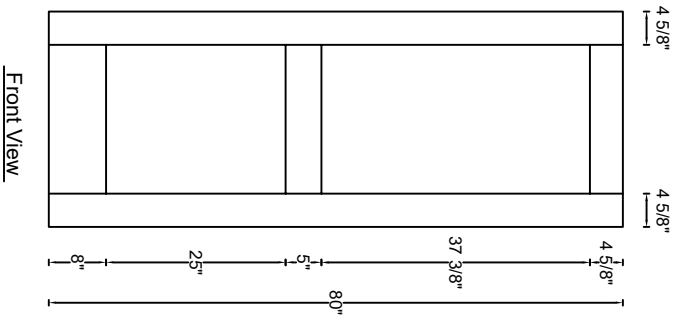

ROYAL DOOR
AND TRIM SUPPLIES LTD.

Style: #530

Height: 80", 84", 90", 96"

Thickness: 1-3/8"

Profile:

Notes:

ROYAL DOOR
AND TRIM SUPPLIES LTD.

Style: #530

Height: 80" , 84" , 90" , 96"

Thickness: 1-3/4"

Profile:

Notes: