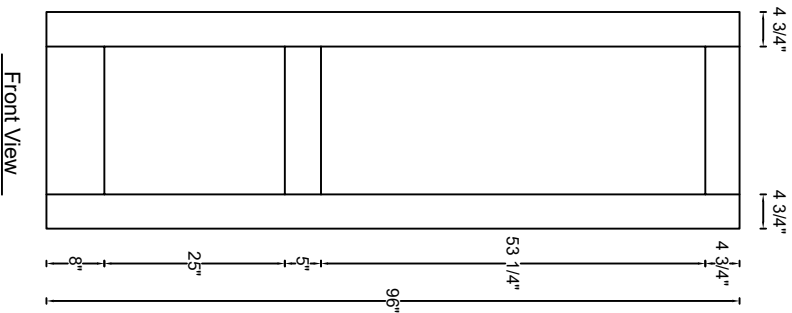

ROYAL DOOR
AND TRIM SUPPLIES LTD.

Style: #530

Height: 80", 84", 90", 96"

Thickness: 1-3/8"

Profile:

Notes:

ROYAL DOOR
AND TRIM SUPPLIES LTD.

Style: #530

Height: 80" , 84" , 90" , 96"

Thickness: 1-3/4"

Profile:

Notes: