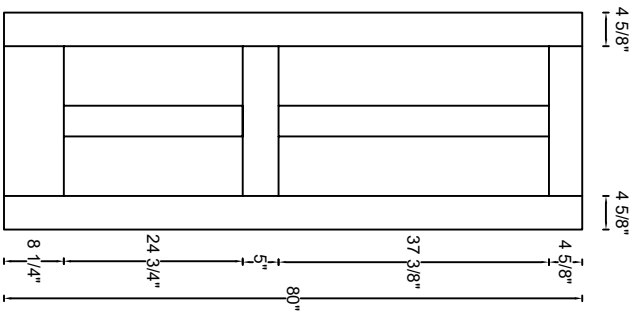

ROYAL DOOR  
AND TRIM SUPPLIES LTD.

Style: #520

Height: 80" , 84" , 90" , 96"

Thickness: 1-3/8"

Profile:

Notes:

ROYAL DOOR  
AND TRIM SUPPLIES LTD.

Style: #520

Height: 80" , 84" , 90" , 96"

Thickness: 1-3/4"

Profile:

Notes: