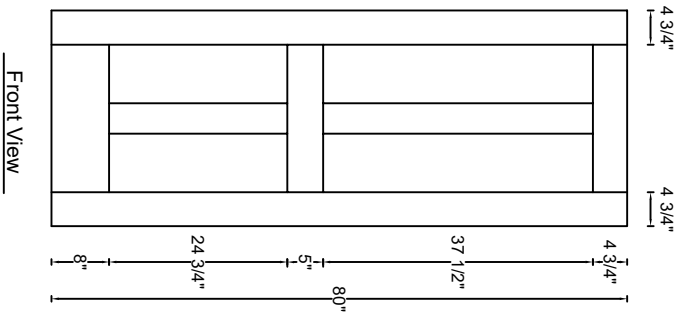

ROYAL DOOR  
AND TRIM SUPPLIES LTD.

Style: #520

Height: 80" , 84" , 90" , 96"

Thickness: 1-3/8"

Profile:

Notes:

ROYAL DOOR  
AND TRIM SUPPLIES LTD.

Style: #520

Height: 80" , 84" , 90" , 96"

Thickness: 1-3/4"

Profile:

Notes: