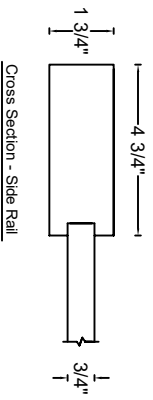

ROYAL DOOR  
AND TRIM SUPPLIES LTD.

Style: #520

Height: 80" , 84" , 90" , 96"

Thickness: 1-3/8"

Profile:

Notes:

ROYAL DOOR  
AND TRIM SUPPLIES LTD.

Style: #520

Height: 80" , 84" , 90" , 96"

Thickness: 1-3/4"

Profile:

Notes: