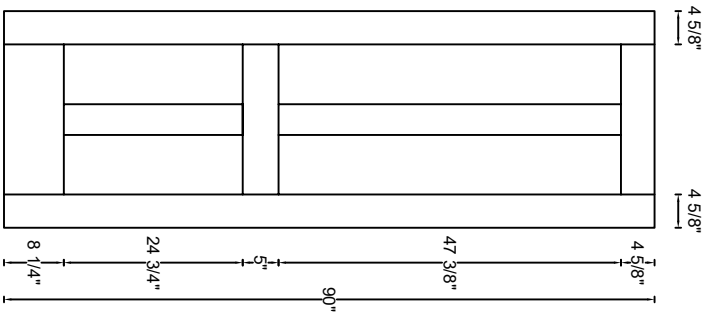

ROYAL DOOR  
AND TRIM SUPPLIES LTD.

Style: #520

Height: 80" , 84" , 90" , 96"

Thickness: 1-3/8"

Profile:

Notes:

ROYAL DOOR  
AND TRIM SUPPLIES LTD.

Style: #520

Height: 80" , 84" , 90" , 96"

Thickness: 1-3/4"

Profile:

Notes: