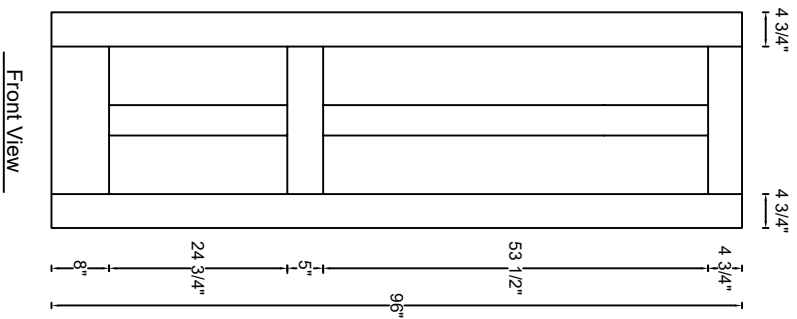

ROYAL DOOR  
AND TRIM SUPPLIES LTD.

Style: #520

Height: 80" , 84" , 90" , 96"

Thickness: 1-3/8"

Profile:

Notes:

ROYAL DOOR  
AND TRIM SUPPLIES LTD.

Style: #520

Height: 80" , 84" , 90" , 96"

Thickness: 1-3/4"

Profile:

Notes: