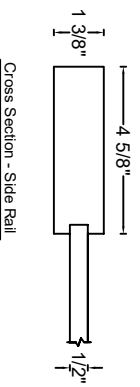

ROYAL DOOR  
AND TRIM SUPPLIES LTD.

Style: #520

Height: 80" , 84" , 90" , 96"

Thickness: 1-3/8"

Profile:

Notes:

ROYAL DOOR  
AND TRIM SUPPLIES LTD.

Style: #520

Height: 80" , 84" , 90" , 96"

Thickness: 1-3/4"

Profile:

Notes: