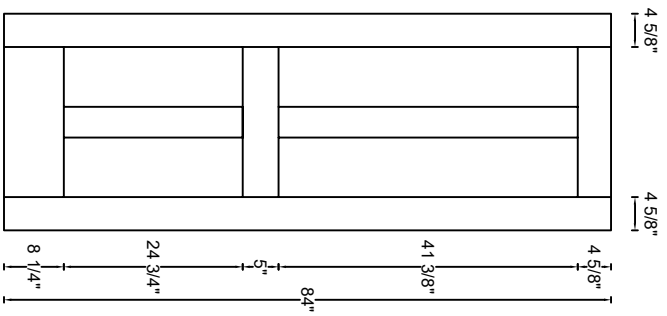

ROYAL DOOR  
AND TRIM SUPPLIES LTD.

Style: #520

Height: 80" , 84" , 90" , 96"

Thickness: 1-3/8"

Profile:

Notes:

ROYAL DOOR  
AND TRIM SUPPLIES LTD.

Style: #520

Height: 80" , 84" , 90" , 96"

Thickness: 1-3/4"

Profile:

Notes: