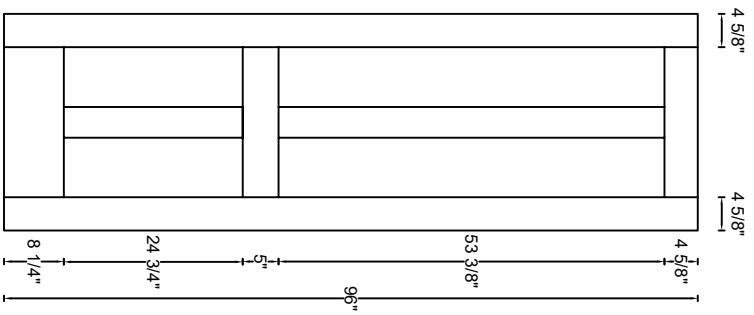

ROYAL DOOR  
AND TRIM SUPPLIES LTD.

Style: #520

Height: 80" , 84" , 90" , 96"

Thickness: 1-3/8"

Profile:

Notes:

ROYAL DOOR  
AND TRIM SUPPLIES LTD.

Style: #520

Height: 80" , 84" , 90" , 96"

Thickness: 1-3/4"

Profile:

Notes: