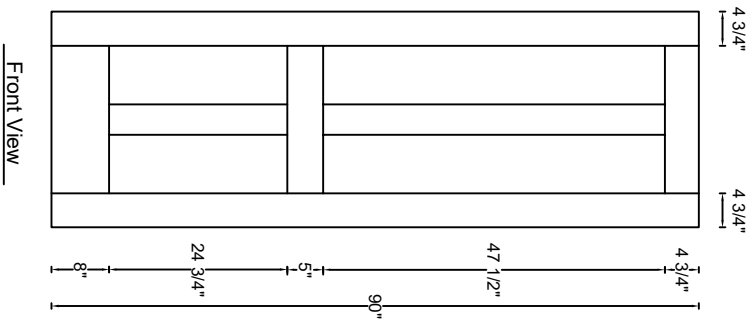

ROYAL DOOR  
AND TRIM SUPPLIES LTD.

Style: #520

Height: 80" , 84" , 90" , 96"

Thickness: 1-3/8"

Profile:

Notes:

ROYAL DOOR  
AND TRIM SUPPLIES LTD.

Style: #520

Height: 80" , 84" , 90" , 96"

Thickness: 1-3/4"

Profile:

Notes: