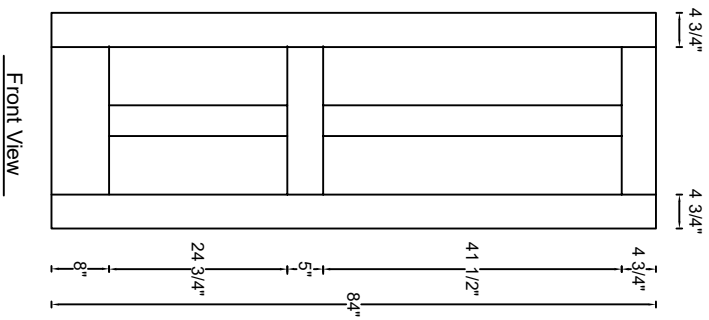

ROYAL DOOR  
AND TRIM SUPPLIES LTD.

Style: #520

Height: 80" , 84" , 90" , 96"

Thickness: 1-3/8"

Profile:

Notes:

ROYAL DOOR  
AND TRIM SUPPLIES LTD.

Style: #520

Height: 80" , 84" , 90" , 96"

Thickness: 1-3/4"

Profile:

Notes: