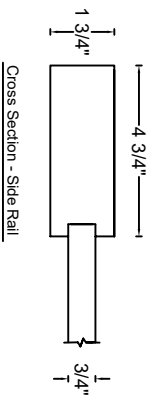

ROYAL DOOR  
AND TRIM SUPPLIES LTD.

Style: #515

Height: 80", 84", 90", 96"

Thickness: 1-3/8"

Profile:

Notes:

ROYAL DOOR  
AND TRIM SUPPLIES LTD.

Front View

Front View

Front View

Front View

Style: #515

Height: 80", 84", 90", 96"

Thickness: 1-3/4"

Profile:

Notes: