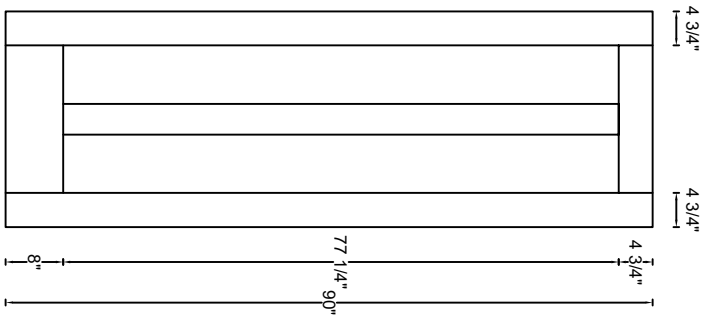

ROYAL DOOR  
AND TRIM SUPPLIES LTD.

Style: #515

Height: 80", 84", 90", 96"

Thickness: 1-3/8"

Profile:

Notes:

ROYAL DOOR  
AND TRIM SUPPLIES LTD.

Front View

Front View

Front View

Front View

Style: #515

Height: 80", 84", 90", 96"

Thickness: 1-3/4"

Profile:

Notes: