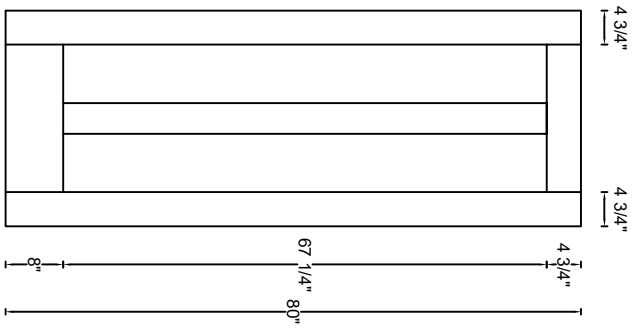

ROYAL DOOR  
AND TRIM SUPPLIES LTD.

Style: #515

Height: 80", 84", 90", 96"

Thickness: 1-3/8"

Profile:

Notes:

ROYAL DOOR  
AND TRIM SUPPLIES LTD.

Front View

Front View

Front View

Front View

Style: #515

Height: 80", 84", 90", 96"

Thickness: 1-3/4"

Profile:

Notes: