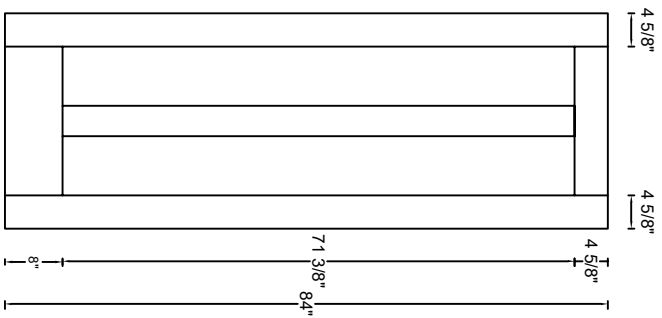

ROYAL DOOR  
AND TRIM SUPPLIES LTD.

Style: #515

Height: 80", 84", 90", 96"

Thickness: 1-3/8"

Profile:

Notes:

ROYAL DOOR  
AND TRIM SUPPLIES LTD.

Front View

Front View

Front View

Front View

Style: #515

Height: 80", 84", 90", 96"

Thickness: 1-3/4"

Profile:

Notes: