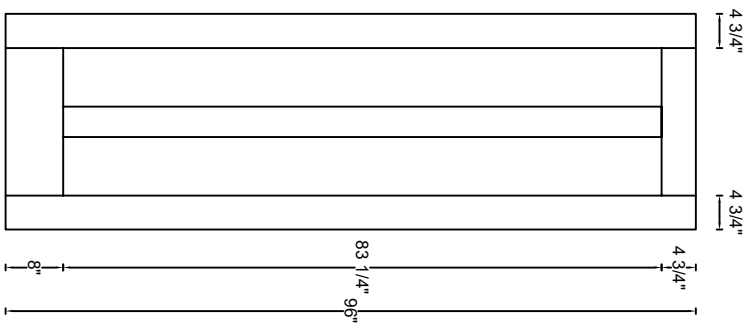

ROYAL DOOR  
AND TRIM SUPPLIES LTD.

Style: #515

Height: 80", 84", 90", 96"

Thickness: 1-3/8"

Profile:

Notes:

ROYAL DOOR  
AND TRIM SUPPLIES LTD.

Front View

Front View

Front View

Front View

Style: #515

Height: 80", 84", 90", 96"

Thickness: 1-3/4"

Profile:

Notes: