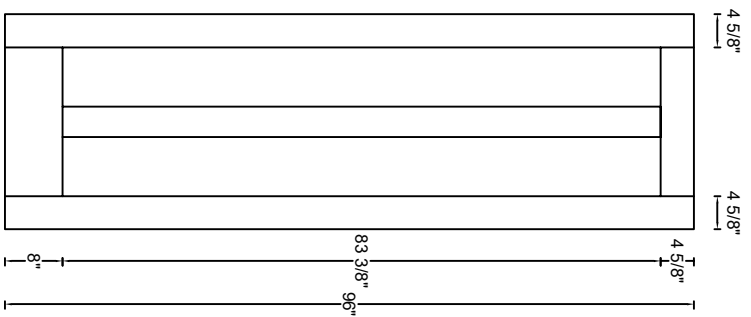

ROYAL DOOR  
AND TRIM SUPPLIES LTD.

Style: #515

Height: 80", 84", 90", 96"

Thickness: 1-3/8"

Profile:

Notes:

ROYAL DOOR  
AND TRIM SUPPLIES LTD.

Front View

Front View

Front View

Front View

Style: #515

Height: 80", 84", 90", 96"

Thickness: 1-3/4"

Profile:

Notes: