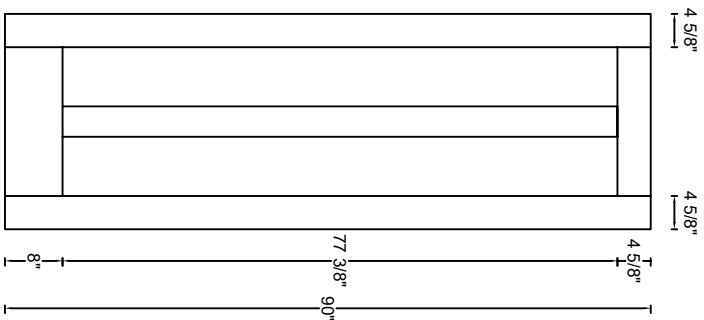

ROYAL DOOR  
AND TRIM SUPPLIES LTD.

Style: #515

Height: 80", 84", 90", 96"

Thickness: 1-3/8"

Profile:

Notes:

ROYAL DOOR  
AND TRIM SUPPLIES LTD.

Front View

Front View

Front View

Front View

Style: #515

Height: 80", 84", 90", 96"

Thickness: 1-3/4"

Profile:

Notes: