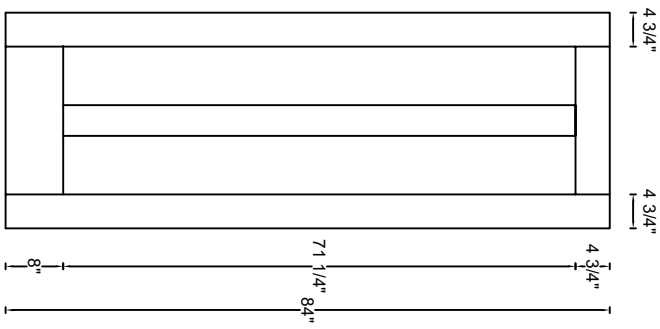

ROYAL DOOR  
AND TRIM SUPPLIES LTD.

Style: #515

Height: 80", 84", 90", 96"

Thickness: 1-3/8"

Profile:

Notes:

ROYAL DOOR  
AND TRIM SUPPLIES LTD.

Front View

Front View

Front View

Front View

Style: #515

Height: 80", 84", 90", 96"

Thickness: 1-3/4"

Profile:

Notes: