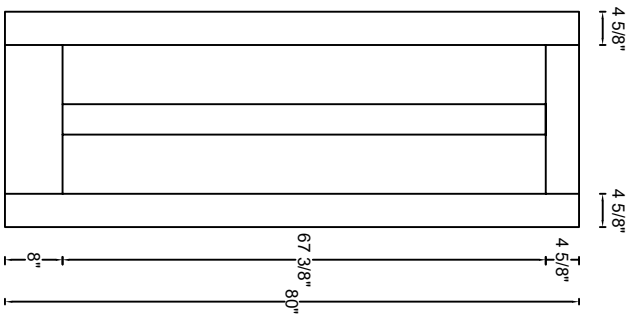

ROYAL DOOR  
AND TRIM SUPPLIES LTD.

Style: #515

Height: 80", 84", 90", 96"

Thickness: 1-3/8"

Profile:

Notes:

ROYAL DOOR  
AND TRIM SUPPLIES LTD.

Front View

Front View

Front View

Front View

Style: #515

Height: 80", 84", 90", 96"

Thickness: 1-3/4"

Profile:

Notes: