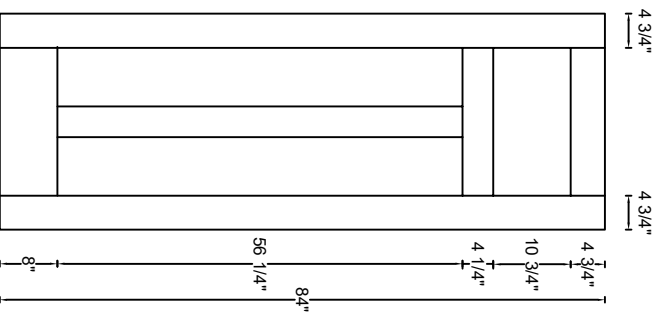

ROYAL DOOR
AND TRIM SUPPLIES LTD.

Style: #513

Height: 80" , 84" , 90" , 96"

Thickness: 1-3/8"

Profile:

Notes:

ROYAL DOOR
AND TRIM SUPPLIES LTD.

Front View

Front View

Front View

Front View

Style: #513

Height: 80", 84", 90", 96"

Thickness: 1-3/4"

Profile:

Notes: