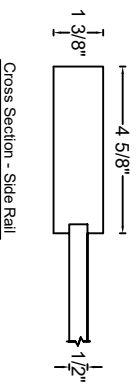

ROYAL DOOR
AND TRIM SUPPLIES LTD.

Style: #513

Height: 80" , 84" , 90" , 96"

Thickness: 1-3/8"

Profile:

Notes:

ROYAL DOOR
AND TRIM SUPPLIES LTD.

Front View

Front View

Front View

Front View

Style: #513

Height: 80", 84", 90", 96"

Thickness: 1-3/4"

Profile:

Notes: