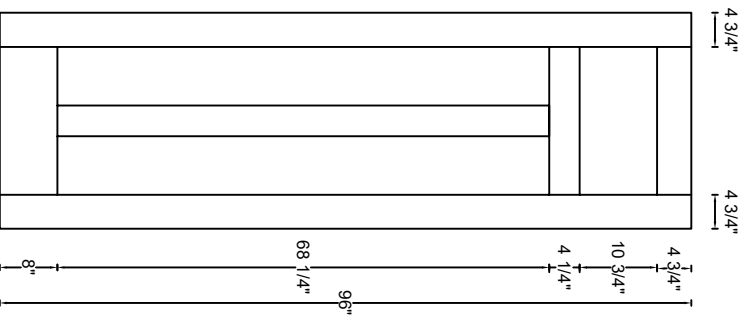

ROYAL DOOR
AND TRIM SUPPLIES LTD.

Style: #513

Height: 80" , 84" , 90" , 96"

Thickness: 1-3/8"

Profile:

Notes:

ROYAL DOOR
AND TRIM SUPPLIES LTD.

Front View

Front View

Front View

Front View

Style: #513

Height: 80", 84", 90", 96"

Thickness: 1-3/4"

Profile:

Notes: