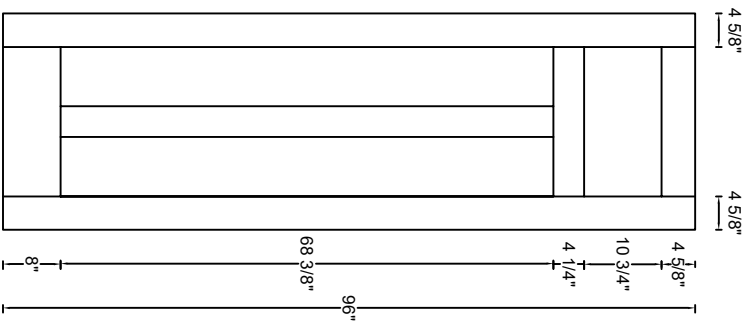

ROYAL DOOR
AND TRIM SUPPLIES LTD.

Style: #513

Height: 80" , 84" , 90" , 96"

Thickness: 1-3/8"

Profile:

Notes:

ROYAL DOOR
AND TRIM SUPPLIES LTD.

Front View

Front View

Front View

Front View

Style: #513

Height: 80", 84", 90", 96"

Thickness: 1-3/4"

Profile:

Notes: