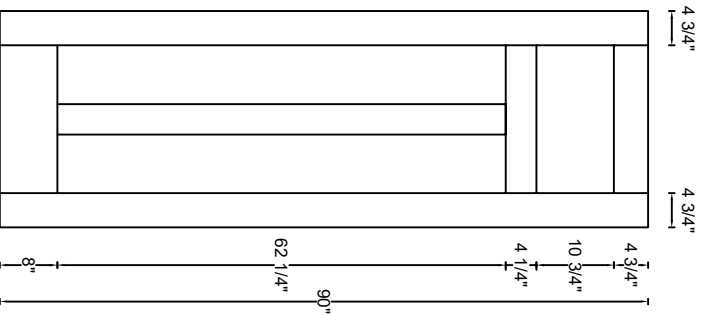

ROYAL DOOR
AND TRIM SUPPLIES LTD.

Style: #513

Height: 80" , 84" , 90" , 96"

Thickness: 1-3/8"

Profile:

Notes:

ROYAL DOOR
AND TRIM SUPPLIES LTD.

Front View

Front View

Front View

Front View

Style: #513

Height: 80", 84", 90", 96"

Thickness: 1-3/4"

Profile:

Notes: