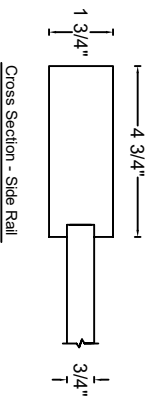

ROYAL DOOR
AND TRIM SUPPLIES LTD.

Style: #513

Height: 80" , 84" , 90" , 96"

Thickness: 1-3/8"

Profile:

Notes:

ROYAL DOOR
AND TRIM SUPPLIES LTD.

Front View

Front View

Front View

Front View

Style: #513

Height: 80", 84", 90", 96"

Thickness: 1-3/4"

Profile:

Notes: