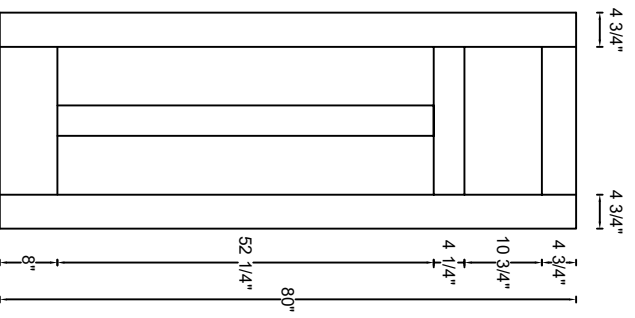

ROYAL DOOR
AND TRIM SUPPLIES LTD.

Style: #513

Height: 80" , 84" , 90" , 96"

Thickness: 1-3/8"

Profile:

Notes:

ROYAL DOOR
AND TRIM SUPPLIES LTD.

Front View

Front View

Front View

Front View

Style: #513

Height: 80", 84", 90", 96"

Thickness: 1-3/4"

Profile:

Notes: