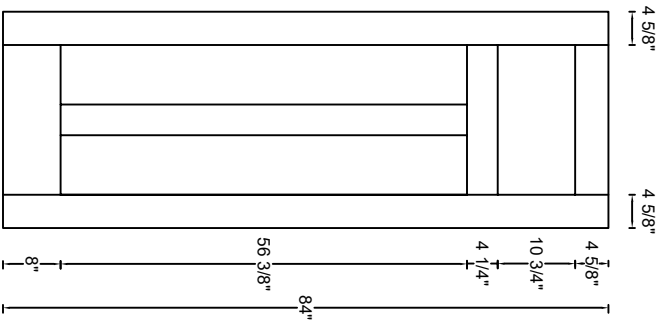

ROYAL DOOR
AND TRIM SUPPLIES LTD.

Style: #513

Height: 80" , 84" , 90" , 96"

Thickness: 1-3/8"

Profile:

Notes:

ROYAL DOOR
AND TRIM SUPPLIES LTD.

Front View

Front View

Front View

Front View

Style: #513

Height: 80", 84", 90", 96"

Thickness: 1-3/4"

Profile:

Notes: