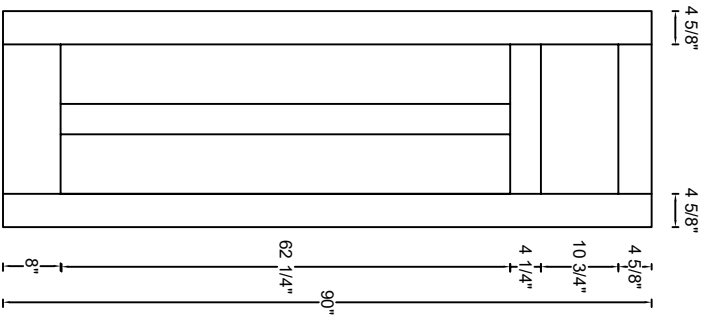

ROYAL DOOR
AND TRIM SUPPLIES LTD.

Style: #513

Height: 80" , 84" , 90" , 96"

Thickness: 1-3/8"

Profile:

Notes:

ROYAL DOOR
AND TRIM SUPPLIES LTD.

Front View

Front View

Front View

Front View

Style: #513

Height: 80", 84", 90", 96"

Thickness: 1-3/4"

Profile:

Notes: