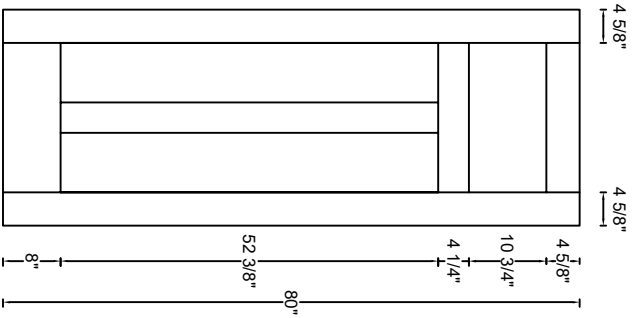

ROYAL DOOR
AND TRIM SUPPLIES LTD.

Style: #513

Height: 80" , 84" , 90" , 96"

Thickness: 1-3/8"

Profile:

Notes:

ROYAL DOOR
AND TRIM SUPPLIES LTD.

Front View

Front View

Front View

Front View

Style: #513

Height: 80", 84", 90", 96"

Thickness: 1-3/4"

Profile:

Notes: