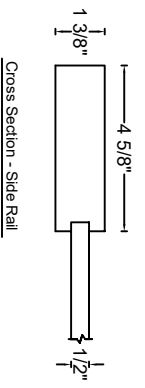

ROYAL DOOR
AND TRIM SUPPLIES LTD.

Style: #510

Height: 80", 84", 90", 96"

Thickness: 1-3/8"

Profile:

Notes:

ROYAL DOOR
AND TRIM SUPPLIES LTD.

Style: #510

Height: 80" , 84" , 90" , 96"

Thickness: 1-3/4"

Profile:

Notes: