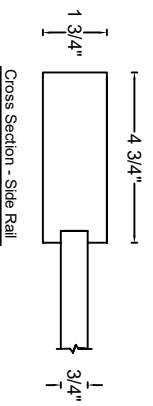

ROYAL DOOR
AND TRIM SUPPLIES LTD.

Style: #510

Height: 80", 84", 90", 96"

Thickness: 1-3/8"

Profile:

Notes:

ROYAL DOOR
AND TRIM SUPPLIES LTD.

Style: #510

Height: 80" , 84" , 90" , 96"

Thickness: 1-3/4"

Profile:

Notes: