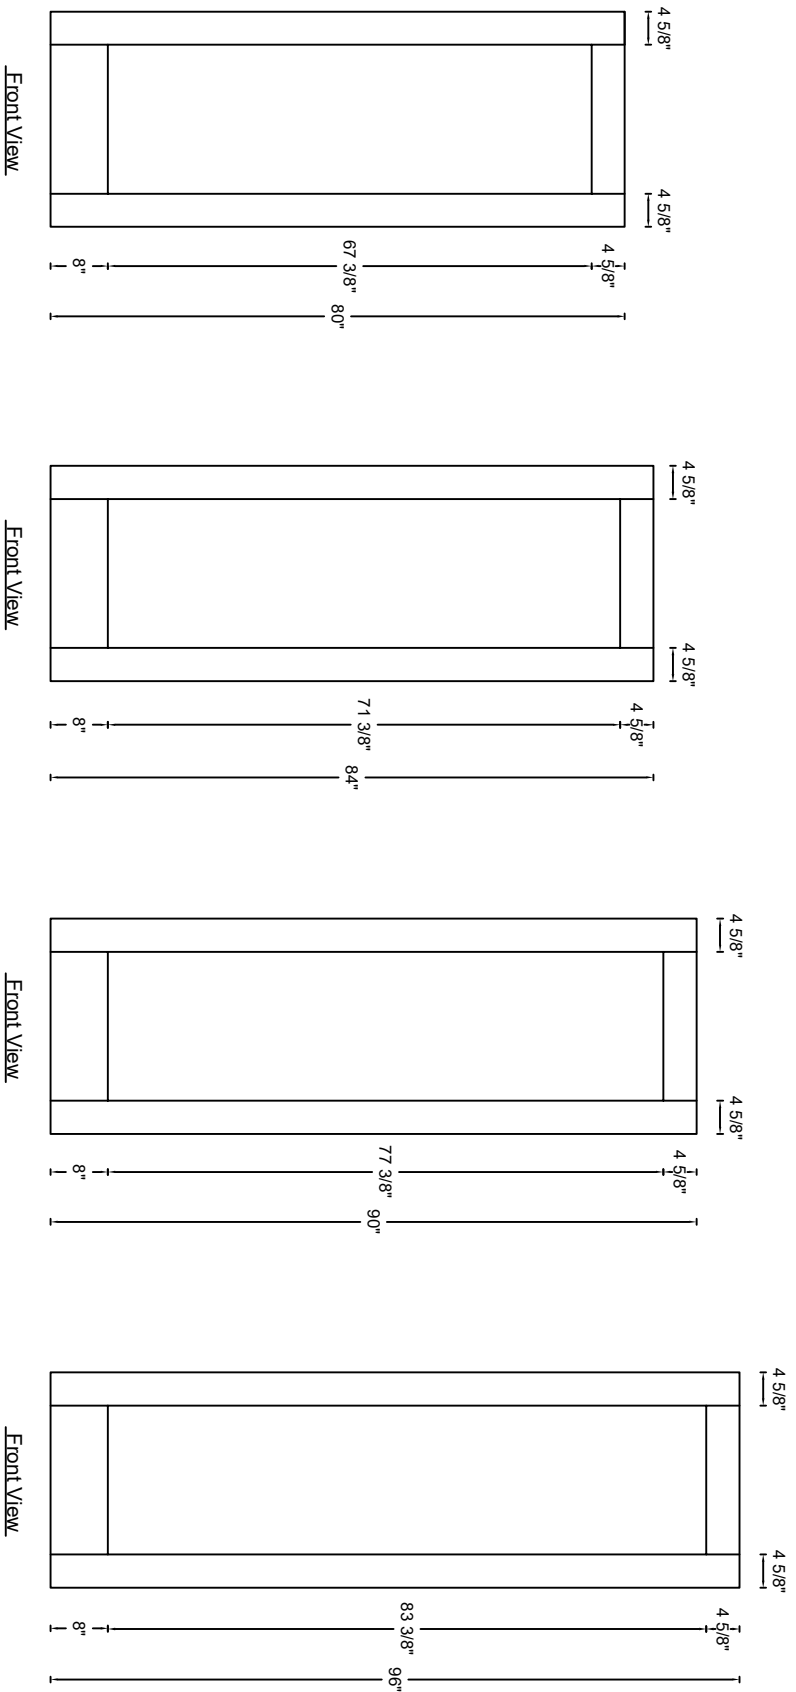

ROYAL DOOR
AND TRIM SUPPLIES LTD.

Style: #510

Height: 80", 84", 90", 96"

Thickness: 1-3/8"

Profile:

Notes:

ROYAL DOOR
AND TRIM SUPPLIES LTD.

Style: #510

Height: 80" , 84" , 90" , 96"

Thickness: 1-3/4"

Profile:

Notes: