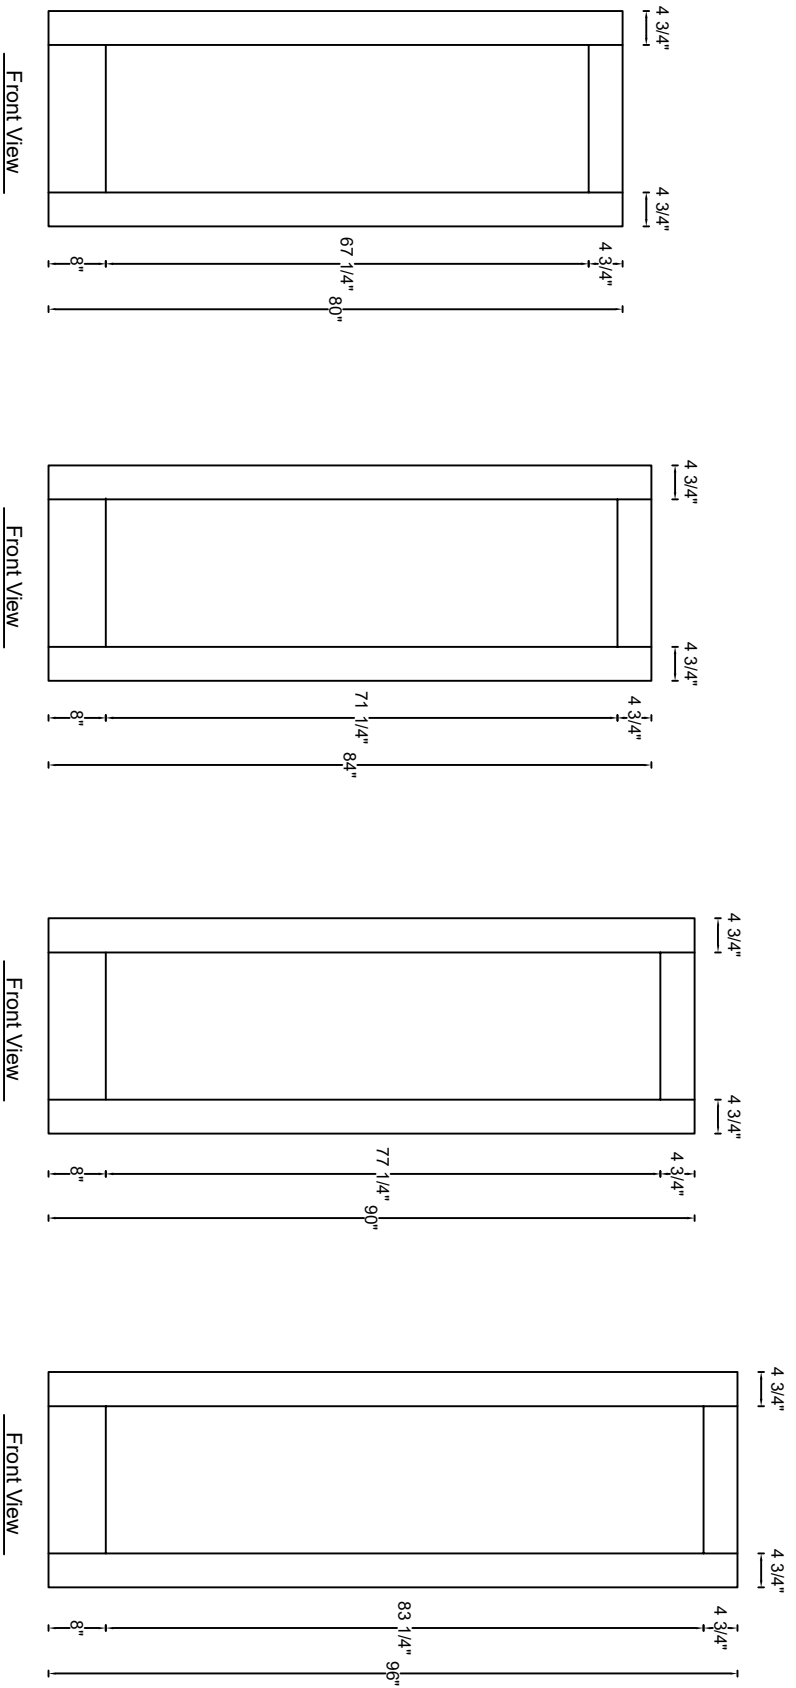

ROYAL DOOR
AND TRIM SUPPLIES LTD.

Style: #510

Height: 80", 84", 90", 96"

Thickness: 1-3/8"

Profile:

Notes:

ROYAL DOOR
AND TRIM SUPPLIES LTD.

Style: #510

Height: 80" , 84" , 90" , 96"

Thickness: 1-3/4"

Profile:

Notes: